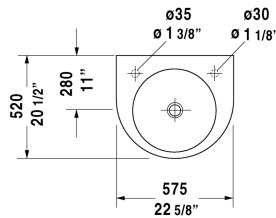

Architec Washbasin # 0449580000 / 0449580008 / 0449580009 / 0449580023

< 22 5/8" Inch >

Washbasin	Dimension	Weight	Order number
without overflow, with faucet deck, underside fully glazed, hardware included, wall-mounted, cUPC® listed*, 22 5/8" Inch			
Colors			
00 White			
Variant			
●● without faucet hole	22 5/8" x 20 1/2" Inch	33.5 lb	0449580000
● faucet hole on right side	22 5/8" x 20 1/2" Inch	33.5 lb	0449580008
● faucet hole on left side	22 5/8" x 20 1/2" Inch	33.5 lb	0449580009
●● faucet hole on left side, soap dispenser right	22 5/8" x 20 1/2" Inch	33.5 lb	0449580023
Infobox			
* Complies with following standards: ASME A112.19.2/CSA B45.1, Not available with WonderGliss			
Slotted waste for washbasins without overflow	2" Inch	0.7 lb	005024
Suitable products			
Soap dispenser for washbasins with hole for soap dispenser, for washbasin # 044845, 044958, 046240, 045058, 044358, 032050, Ø 1 1/8" Inch	Ø 1 1/8" Inch		009972

All drawings contain the necessary measurements which are subject to standard tolerances. They are stated in inch & mm and are non-binding. Exact measurements, in particular for customized installation scenarios, can only be taken from the finished ceramic piece.