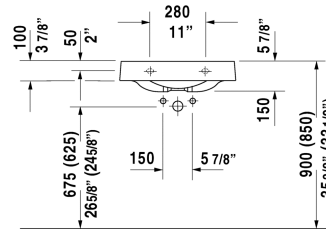

Architec Washbasin # 0449580000 / 0449580008 / 0449580009 / 0449580023

< 22 5/8" Inch >

Washbasin	Dimension	Weight	Order number
without overflow, with faucet deck, underside fully glazed, hardware included, wall-mounted, cUPC® listed*, 22 5/8" Inch			
Colors			
00 White			
Variant			
●● without faucet hole	22 5/8" x 20 1/2" Inch	33.5 lb	0449580000
● faucet hole on right side	22 5/8" x 20 1/2" Inch	33.5 lb	0449580008
● faucet hole on left side	22 5/8" x 20 1/2" Inch	33.5 lb	0449580009
●● faucet hole on left side, soap dispenser right	22 5/8" x 20 1/2" Inch	33.5 lb	0449580023
Infobox			
* Complies with following standards: ASME A112.19.2/CSA B45.1, Not available with WonderGliss			
Slotted waste for washbasins without overflow	2" Inch	0.7 lb	005024
Suitable products			
Soap dispenser for washbasins with hole for soap dispenser, for washbasin # 044845, 044958, 046240, 045058, 044358, 032050, Ø 1 1/8" Inch	Ø 1 1/8" Inch		009972

All drawings contain the necessary measurements which are subject to standard tolerances. They are stated in inch & mm and are non-binding. Exact measurements, in particular for customized installation scenarios, can only be taken from the finished ceramic piece.