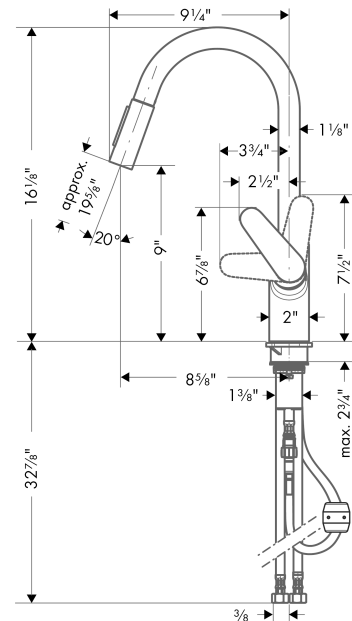

##### Features

- Swivel range 150°
- Laminar and needle spray
- Toggle spray diverter
- MagFit magnetic sprayhead docking
- Flow: 1.75 GPM
- Ceramic cartridge

##### Technology

#### Scale drawing