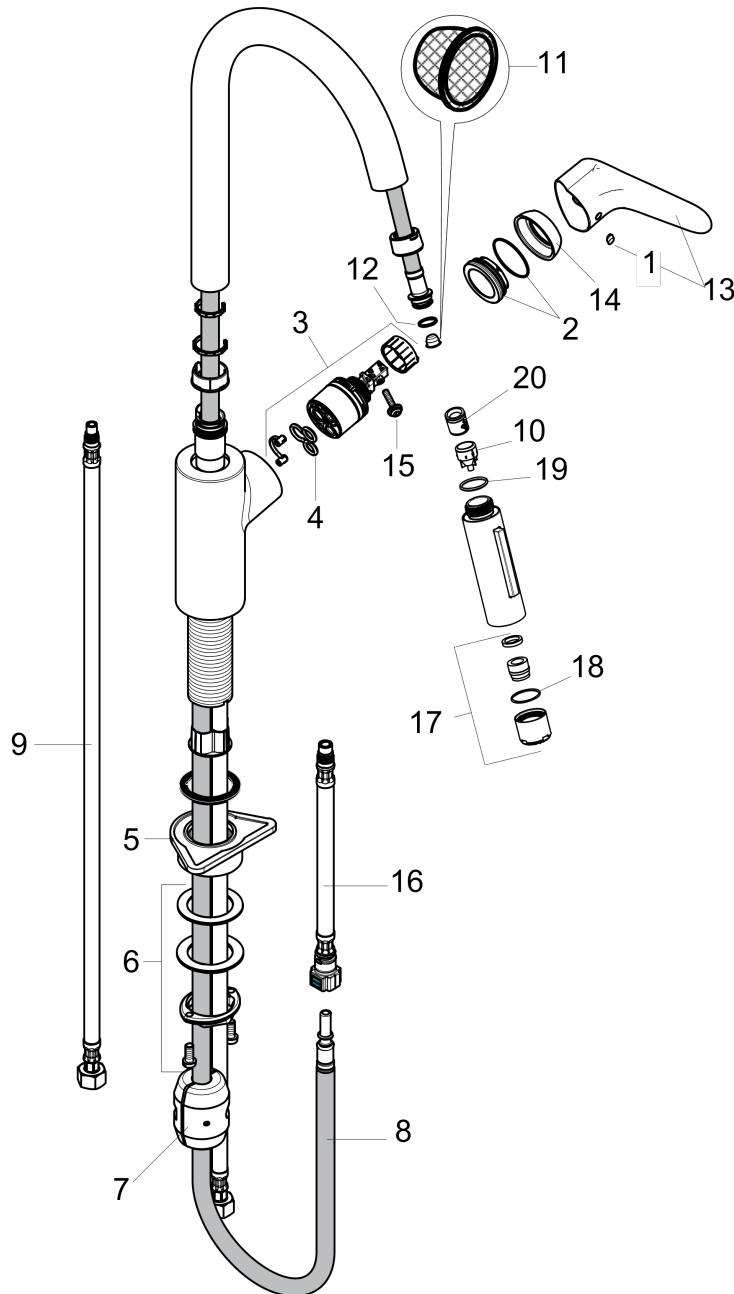

#### Scale drawing

### Focus 2-Spray HighArc Kitchen Faucet, Pull-Down

Finishes : **chrome** Part no. : **04505000**

#### Exploded drawing

Year of production: >11/15

## Spare parts list

Year of production: >11/15

Pos.	Description	Part no.	Price	PU
1	screw cover	96338000	-	1
2	nut	97209000	-	1
3	cartridge, assy	92730000	-	1
4	seal	95008000	-	1
5	support	97523000	-	1
6	fixing set (Ø 34)	95049000	-	1
7	weight	98551000	-	1
8	hose 1,50 m	88624000	-	1
9	connection hose 35½" M8x0,75 3/8"	96316001	-	1
10	set of non return valves DW 15	97350000	-	1
11	filter	97735000	-	1
12	O-ring 11x2	98127000	-	1
13	handle	98460000	-	1
14	flange	95498000	-	1
15	locking screw for handle	95140000	-	1
16	connection hose 600 mm M10x1	95561000	-	1
17	aerator laminar M22x1 (15 l/min)	95909000	-	1
18	O-ring 18x1,5	98231000	-	1
19	O-ring 20x1	98140000	-	1
20	non return valve	93218000	-	1
a	spout cpl.	95562000	-	1
b	service tool	95910000	-	1