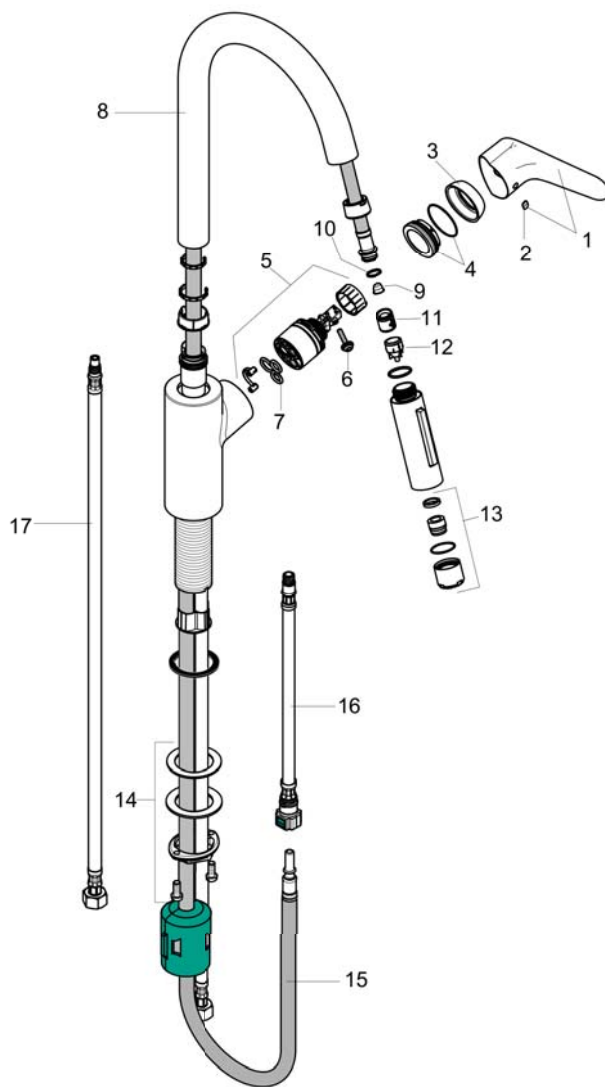

### Features

- Swivel range 150°
- Laminar and needle spray
- Number of sprays: 2 spray modes
- Toggle spray diverter
- MagFit magnetic sprayhead docking
- Single-hole installation
- Flow: 1.75 GPM (6.6 L/Min)
- Ceramic cartridge
- 3/8" hoses
- Integrated double backflow prevention

## Product image

## Scale drawing

**Focus**  
**HighArc Kitchen Faucet, 2-Spray Pull-Down, 1.75 GPM**  
 Finishes : **chrome**    Part no. : **04505000**

**Exploded drawing**

Year of production: >10/18

**Focus**

**HighArc Kitchen Faucet, 2-Spray Pull-Down, 1.75 GPM**

Finishes : **chrome** Part no. : **04505000**

**Spare parts list**

Year of production: >10/18

Pos.	Description	Part no.	Price	PU
1	handle	98460000	-	1
2	screw cover	96338000	-	1
3	flange	95498000	-	1
4	nut	97209000	-	1
5	cartridge, assy	92730000	-	1
6	locking screw for handle	95140000	-	1
7	seal	95008000	-	1
8	spout cpl.	95562000	-	1
9	filter	97735000	-	1
10	O-ring 11x2	98127000	-	1
11	non return valve	93218000	-	1
12	set of non return valves DW 15	97350000	-	1
13	aerator laminar M22x1 (15 l/min)	95909000	-	1
14	fixing set (Ø 34)	95049000	-	1
15	hose 1,50 m	88624000	-	1
16	connection hose 600 mm M10x1	95561000	-	1
17	connection hose 35½" M8x0,75 3/8"	96316001	-	1