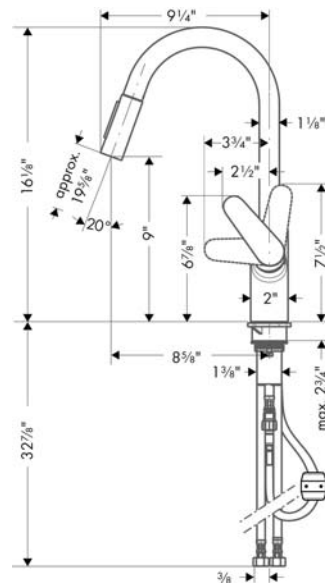

### Features

- Swivel range 150°
- Laminar and needle spray
- Number of sprays: 2 spray modes
- Toggle spray diverter
- MagFit magnetic sprayhead docking
- Single-hole installation
- Flow: 1.75 GPM (6.6 L/Min)
- Ceramic cartridge
- 3/8" hoses
- Integrated double backflow prevention

### Technology

## Scale drawing

**Focus**  
**HighArc Kitchen Faucet, 2-Spray Pull-Down, 1.75 GPM**  
 Finishes : **chrome**    Part no. : **04505000**

**Exploded drawing**

Year of production: >10/18

**Focus**

**HighArc Kitchen Faucet, 2-Spray Pull-Down, 1.75 GPM**

Finishes : **chrome** Part no. : **04505000**

**Spare parts list**

Year of production: >10/18

Pos.	Description	Part no.	Price	PU
1	handle	98460000	-	1
2	screw cover	96338000	-	1
3	flange	95498000	-	1
4	nut	97209000	-	1
5	cartridge, assy	92730000	-	1
6	locking screw for handle	95140000	-	1
7	seal	95008000	-	1
8	spout cpl.	95562000	-	1
9	filter	97735000	-	1
10	O-ring 11x2	98127000	-	1
11	non return valve	93218000	-	1
12	set of non return valves DW 15	97350000	-	1
13	aerator laminar M22x1 (15 l/min)	95909000	-	1
14	fixing set (Ø 34)	95049000	-	1
15	hose 1,50 m	88624000	-	1
16	connection hose 600 mm M10x1	95561000	-	1
17	connection hose 35½" M8x0,75 3/8"	96316001	-	1