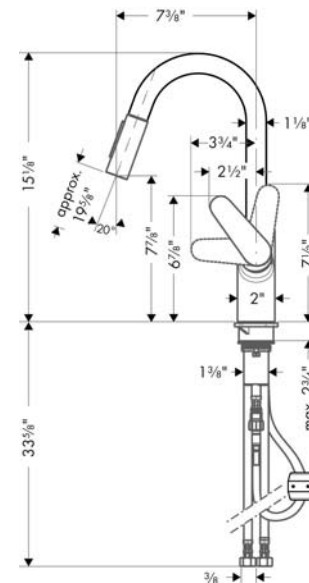

Focus

Prep Kitchen Faucet, 2-Spray Pull-Down, 1.75 GPM

Finishes : **steel optic** Part no. : **04506801**

Description

Features

- Swivel range 150°
- Laminar and needle spray
- Number of sprays: 2 spray modes
- Toggle spray diverter
- MagFit magnetic sprayhead docking
- Single-hole installation
- Flow: 1.75 GPM (6.6 L/Min)
- Ceramic cartridge
- 3/8" hoses
- Integrated double backflow prevention

Item details

Technology

Compliance

Product image

Scale drawing

Focus

Prep Kitchen Faucet, 2-Spray Pull-Down, 1.75 GPM

Finishes : **steel optic** Part no. : **04506801**

Exploded drawing

Year of production: >10/18

Focus

Prep Kitchen Faucet, 2-Spray Pull-Down, 1.75 GPM

Finishes : **steel optic** Part no. : **04506801**

Spare parts list

Year of production: >10/18

Pos.	Description	Part no.	Price	PU
1	handle	98460800	-	1
2	screw cover	96338000	-	1
3	flange	95498800	-	1
4	nut	97209000	-	1
5	cartridge, assy	92730000	-	1
6	locking screw for handle	95140000	-	1
7	seal	95008000	-	1
8	spout cpl.	95562800	-	1
9	filter	97735000	-	1
10	O-ring 11x2	98127000	-	1
11	non return valve	93218000	-	1
12	set of non return valves DW 15	97350000	-	1
13	aerator laminar M22x1 (15 l/min)	95909000	-	1
14	fixing set (Ø 34)	95049000	-	1
15	hose 1,50 m	88624000	-	1
16	connection hose 600 mm M10x1	95561000	-	1
17	connection hose 35½" M8x0,75 3/8"	96316001	-	1