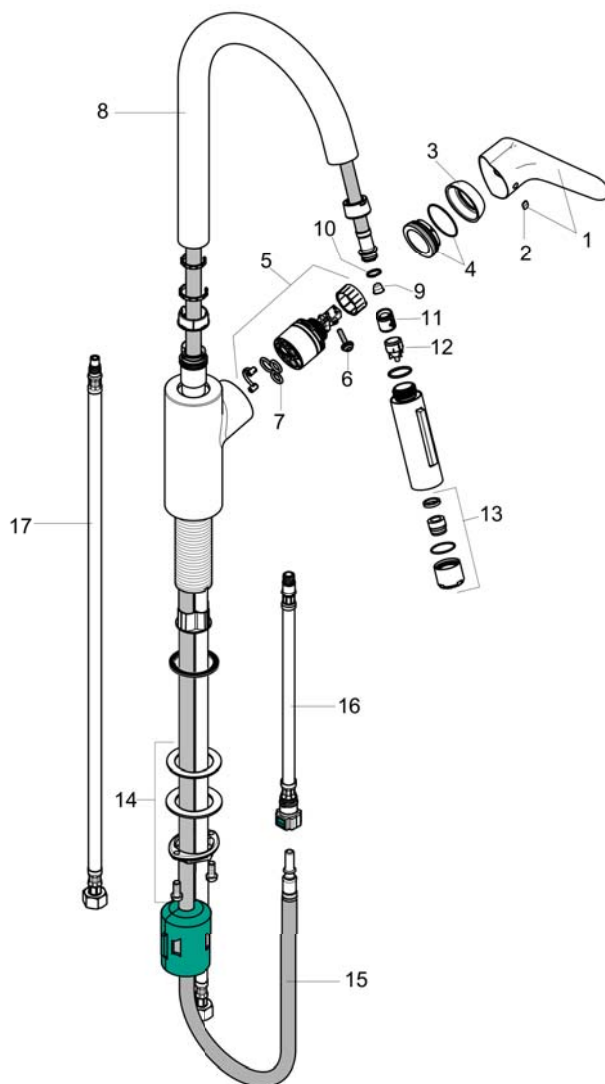

Focus

Prep Kitchen Faucet, 2-Spray Pull-Down, 1.75 GPM

Finishes : **steel optic** Part no. : **04506801**

Description

Features

- Swivel range 150°
- Laminar and needle spray
- Number of sprays: 2 spray modes
- Toggle spray diverter
- MagFit magnetic sprayhead docking
- Single-hole installation
- Flow: 1.75 GPM (6.6 L/Min)
- Ceramic cartridge
- 3/8" hoses
- Integrated double backflow prevention

Item details

Technology

Compliance

Product image

Scale drawing

Focus

Prep Kitchen Faucet, 2-Spray Pull-Down, 1.75 GPM

Finishes : **steel optic** Part no. : **04506801**

Exploded drawing

Year of production: >10/18

Focus

Prep Kitchen Faucet, 2-Spray Pull-Down, 1.75 GPM

Finishes : **steel optic** Part no. : **04506801**

Spare parts list

Year of production: >10/18

Pos.	Description	Part no.	Price	PU
1	handle	98460800	-	1
2	screw cover	96338000	-	1
3	flange	95498800	-	1
4	nut	97209000	-	1
5	cartridge, assy	92730000	-	1
6	locking screw for handle	95140000	-	1
7	seal	95008000	-	1
8	spout cpl.	95562800	-	1
9	filter	97735000	-	1
10	O-ring 11x2	98127000	-	1
11	non return valve	93218000	-	1
12	set of non return valves DW 15	97350000	-	1
13	aerator laminar M22x1 (15 l/min)	95909000	-	1
14	fixing set (Ø 34)	95049000	-	1
15	hose 1,50 m	88624000	-	1
16	connection hose 600 mm M10x1	95561000	-	1
17	connection hose 35½" M8x0,75 3/8"	96316001	-	1