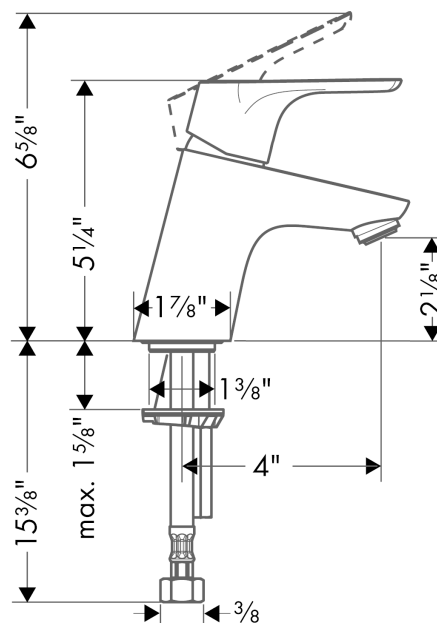

Focus

Single-Hole Faucet 70, 1.2 GPM

Finishes : **chrome** Part no. : **04510000**

Description

Features

- consists of: Single-handle faucet
- Aerated spray
- Flow: 1.2 GPM (4.5 L/Min)
- Ceramic cartridge

Item details

List Price

Technology

Compliance

Product image

Scale drawing

Focus

Single-Hole Faucet 70, 1.2 GPM

Finishes : **chrome** Part no. : **04510000**

Exploded drawing

Year of production: >07/16

Focus

Single-Hole Faucet 70, 1.2 GPM

Finishes : **chrome** Part no. : **04510000**

Spare parts list

Year of production: >07/16

Pos.	Description	Part no.	Price	PU
1	handle	98532000	-	1
2	screw cover	96338000	-	1
3	flange	97406000	-	1
4	nut	97209000	-	1
5	cartridge, assy	95646001	-	1
6	locking screw for handle	95140000	-	1
7	adapter for cartridge	98750000	-	1
8	O-Ring 30x2	98186000	-	1
9	O-ring 35x2	92604000	-	1
10	aerator M24x1 (4,5 l/min)	92877000	-	1
11	seal Ø 42	98722000	-	1
12	fixing set	88508000	-	1
13	connection hose 18½" M8x0,75 3/8"	96321001	-	1
14	seal	95008000	-	1