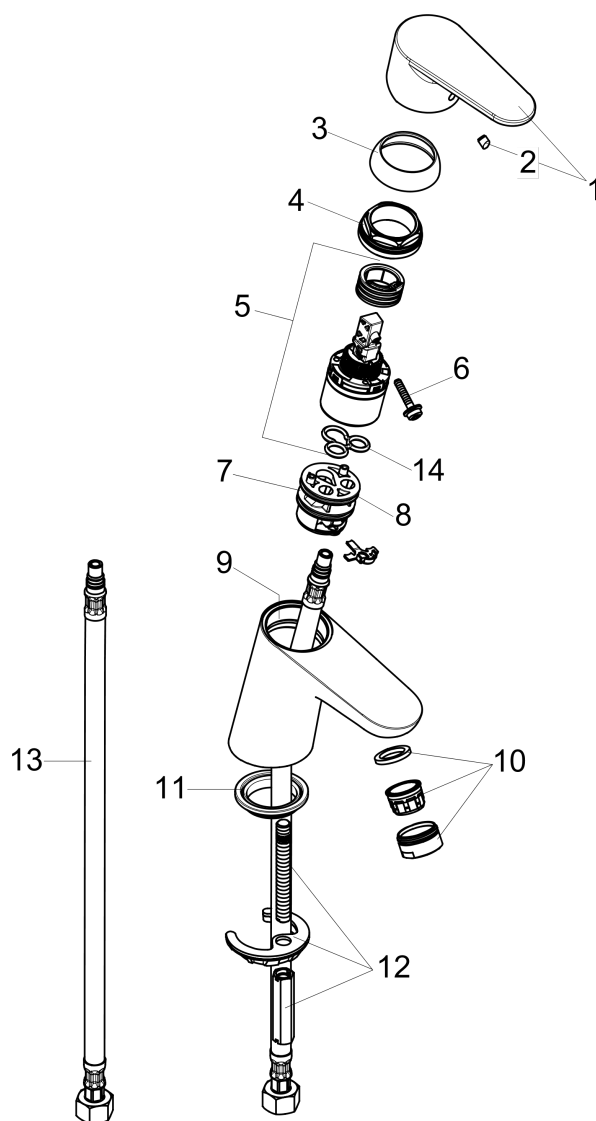

Focus

Single-Hole Faucet 70, 1.2 GPM

Finishes : **chrome** Part no. : **04510000**

Description

Features

- consists of: Single-handle faucet
- Aerated spray
- Flow: 1.2 GPM (4.5 L/Min)
- Ceramic cartridge

Item details

List Price

Technology

Compliance

Product image

Scale drawing

Focus

Single-Hole Faucet 70, 1.2 GPM

Finishes : **chrome** Part no. : **04510000**

Exploded drawing

Year of production: >07/16

Focus

Single-Hole Faucet 70, 1.2 GPM

Finishes : **chrome** Part no. : **04510000**

Spare parts list

Year of production: >07/16

Pos.	Description	Part no.	Price	PU
1	handle	98532000	-	1
2	screw cover	96338000	-	1
3	flange	97406000	-	1
4	nut	97209000	-	1
5	cartridge, assy	95646001	-	1
6	locking screw for handle	95140000	-	1
7	adapter for cartridge	98750000	-	1
8	O-Ring 30x2	98186000	-	1
9	O-ring 35x2	92604000	-	1
10	aerator M24x1 (4,5 l/min)	92877000	-	1
11	seal Ø 42	98722000	-	1
12	fixing set	88508000	-	1
13	connection hose 18½" M8x0,75 3/8"	96321001	-	1
14	seal	95008000	-	1