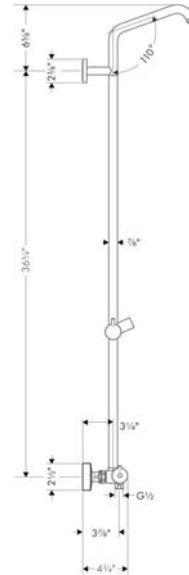

## Item details

## Scale drawing

**Croma**  
**Croma Showerpipe without Shower Components**  
 Finishes : **Chrome** Part no. : **04536000**

## Spare parts list

Year of production: >07/13

Pos.	Description	Part no.	Price	PU
1	mounting set	96179000	-	1
2	tile-matching-disk	95239000	-	1
3	wall flange	95688000	-	1
4	escutcheon Ø 60 mm	95692000	-	1
5	shower arm	95137000	-	1
6	pipe 1450 mm	96770000	-	1
7	support, assy	97651000	-	1
8	escutcheon	98340000	-	1
9	isolation valve	98341000	-	1
10	filter packing	96922000	-	1
11	non return valve	96737000	-	1
12	set of nuts	96157000	-	1
13	shut off unit with selector	98283000	-	1
14	nut	98913000	-	1
15	safety set for temperature control	98916000	-	1
16	handle	98915000	-	1
17	non return valve	97980000	-	1
18	thermostat cartridge	98282000	-	1