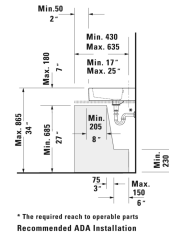

Vero Washbasin ground ♿ # 0454100025 / 0454100027

< 39 3/8" Inch >

Washbasin ground	Dimension	Weight	Order number
with faucet deck, hardware included, wall-mounted, cUPC® listed*, 39 3/8" Inch			
Colors			
00 White			
Variant			
●●● with overflow	39 3/8" x 18 1/2" Inch	62.2 lb	0454100025
● with overflow	39 3/8" x 18 1/2" Inch	62.2 lb	0454100027
Infobox			
* Complies with following standards: ASME A112.19.2/CSA B45.1, When installing ceramics larger than 39 3/8", 2 sets of basin hardware # 6951000000 are required			
Sanitary ceramics with the special WonderGliss surface finish will remain clean and attractive-looking for a long time to come. When ordering WonderGliss please add a "1" as eleventh digit to the model number.			
Accessory for ceramics			
Push button drain assembly for washbasins with overflow	2" Inch	0.8 lb	005052
Design Siphon		3.3 lb	005036

All drawings contain the necessary measurements which are subject to standard tolerances. They are stated in inch & mm and are non-binding. Exact measurements, in particular for customized installation scenarios, can only be taken from the finished ceramic piece.