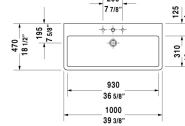

Vero Washbasin ground ♿ # 0454100025 / 0454100027

< 39 3/8" Inch >

Washbasin ground	Dimension	Weight	Order number
with faucet deck, hardware included, wall-mounted, cUPC® listed*, 39 3/8" Inch			
Colors			
00 White			
Variant			
●●● with overflow	39 3/8" x 18 1/2" Inch	62.2 lb	0454100025
● with overflow	39 3/8" x 18 1/2" Inch	62.2 lb	0454100027
Infobox			
* Complies with following standards: ASME A112.19.2/CSA B45.1, When installing ceramics larger than 39 3/8", 2 sets of basin hardware # 6951000000 are required			
Sanitary ceramics with the special WonderGliss surface finish will remain clean and attractive-looking for a long time to come. When ordering WonderGliss please add a "1" as eleventh digit to the model number.			
Accessory for ceramics			
Push button drain assembly for washbasins with overflow	2" Inch	0.8 lb	005052
Design Siphon		3.3 lb	005036

All drawings contain the necessary measurements which are subject to standard tolerances. They are stated in inch & mm and are non-binding. Exact measurements, in particular for customized installation scenarios, can only be taken from the finished ceramic piece.