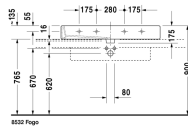

Vero Washbasin ground ♿ # 0454100025 / 0454100027

< 39 3/8" Inch >

Washbasin ground	Dimension	Weight	Order number
with faucet deck, hardware included, wall-mounted, cUPC® listed*, 39 3/8" Inch			
Colors			
00 White			
Variant			
●●● with overflow	39 3/8" x 18 1/2" Inch	62.2 lb	0454100025
● with overflow	39 3/8" x 18 1/2" Inch	62.2 lb	0454100027
Infobox			
* Complies with following standards: ASME A112.19.2/CSA B45.1, When installing ceramics larger than 39 3/8", 2 sets of basin hardware # 6951000000 are required			
Sanitary ceramics with the special WonderGliss surface finish will remain clean and attractive-looking for a long time to come. When ordering WonderGliss please add a "1" as eleventh digit to the model number.			
Accessory for ceramics			
Push button drain assembly for washbasins with overflow	2" Inch	0.8 lb	005052
Design Siphon		3.3 lb	005036

All drawings contain the necessary measurements which are subject to standard tolerances. They are stated in inch & mm and are non-binding. Exact measurements, in particular for customized installation scenarios, can only be taken from the finished ceramic piece.