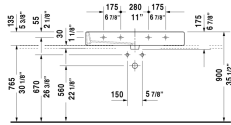

Vero Washbasin ground ♿ # 0454100025 / 0454100027

< 39 3/8" Inch >

Washbasin ground	Dimension	Weight	Order number
with faucet deck, hardware included, wall-mounted, cUPC® listed*, 39 3/8" Inch			
Colors			
00 White			
Variant			
●●● with overflow	39 3/8" x 18 1/2" Inch	62.2 lb	0454100025
● with overflow	39 3/8" x 18 1/2" Inch	62.2 lb	0454100027
Infobox			
* Complies with following standards: ASME A112.19.2/CSA B45.1, When installing ceramics larger than 39 3/8", 2 sets of basin hardware # 6951000000 are required			
Sanitary ceramics with the special WonderGliss surface finish will remain clean and attractive-looking for a long time to come. When ordering WonderGliss please add a "1" as eleventh digit to the model number.			
Accessory for ceramics			
Push button drain assembly for washbasins with overflow	2" Inch	0.8 lb	005052
Design Siphon		3.3 lb	005036

All drawings contain the necessary measurements which are subject to standard tolerances. They are stated in inch & mm and are non-binding. Exact measurements, in particular for customized installation scenarios, can only be taken from the finished ceramic piece.