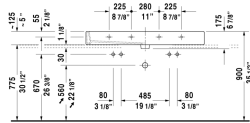

Vero Washbasin ground ⚙️ # 0454120026

< 47 1/4" Inch >

Washbasin ground	Dimension	Weight	Order number
with faucet deck, hardware included, wall-mounted, cUPC® listed*, 47 1/4" Inch			
<b>Colors</b>			
00 White			
<b>Variant</b>			
● _ ● with overflow	47 1/4" x 18 1/2" Inch	73.9 lb	0454120026
<b>Infobox</b>			
* Complies with following standards: ASME A112.19.2/CSA B45.1, When installing ceramics larger than 39 3/8", 2 sets of basin hardware # 6951000000 are required, Recommended in connection with two single lever basin mixers, When mounting 2 one-hole faucets, required space in between is # 045412, 235012 = 22 1/4" and # 045410, 235010 = 18 1/4"			
Sanitary ceramics with the special WonderGliss surface finish will remain clean and attractive-looking for a long time to come. When ordering WonderGliss please add a "1" as eleventh digit to the model number.			
<b>Accessory for ceramics</b>			
Push button drain assembly for washbasins with overflow	2" Inch	0.8 lb	005052

All drawings contain the necessary measurements which are subject to standard tolerances. They are stated in inch & mm and are non-binding. Exact measurements, in particular for customized installation scenarios, can only be taken from the finished ceramic piece.