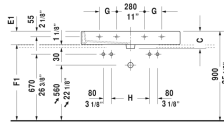

Vero Washbasin ground ⚙️ # 0454120026

< 47 1/4" Inch >

Washbasin ground	Dimension	Weight	Order number
with faucet deck, hardware included, wall-mounted, cUPC® listed*, 47 1/4" Inch			
<b>Colors</b>			
00 White			
<b>Variant</b>			
● _ ● with overflow	47 1/4" x 18 1/2" Inch	73.9 lb	0454120026
<b>Infobox</b>			
* Complies with following standards: ASME A112.19.2/CSA B45.1, When installing ceramics larger than 39 3/8", 2 sets of basin hardware # 6951000000 are required, Recommended in connection with two single lever basin mixers, When mounting 2 one-hole faucets, required space in between is # 045412, 235012 = 22 1/4" and # 045410, 235010 = 18 1/4"			
Sanitary ceramics with the special WonderGliss surface finish will remain clean and attractive-looking for a long time to come. When ordering WonderGliss please add a "1" as eleventh digit to the model number.			
<b>Accessory for ceramics</b>			
Push button drain assembly for washbasins with overflow	2" Inch	0.8 lb	005052

All drawings contain the necessary measurements which are subject to standard tolerances. They are stated in inch & mm and are non-binding. Exact measurements, in particular for customized installation scenarios, can only be taken from the finished ceramic piece.