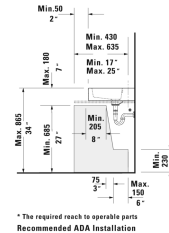

Vero Washbasin ground ⚙️ # 0454120026

< 47 1/4" Inch >

Washbasin ground	Dimension	Weight	Order number
with faucet deck, hardware included, wall-mounted, cUPC® listed*, 47 1/4" Inch			
<b>Colors</b>			
00 White			
<b>Variant</b>			
● _ ● with overflow	47 1/4" x 18 1/2" Inch	73.9 lb	0454120026
<b>Infobox</b>			
* Complies with following standards: ASME A112.19.2/CSA B45.1, When installing ceramics larger than 39 3/8", 2 sets of basin hardware # 6951000000 are required, Recommended in connection with two single lever basin mixers, When mounting 2 one-hole faucets, required space in between is # 045412, 235012 = 22 1/4" and # 045410, 235010 = 18 1/4"			
Sanitary ceramics with the special WonderGliss surface finish will remain clean and attractive-looking for a long time to come. When ordering WonderGliss please add a "1" as eleventh digit to the model number.			
<b>Accessory for ceramics</b>			
Push button drain assembly for washbasins with overflow	2" Inch	0.8 lb	005052

All drawings contain the necessary measurements which are subject to standard tolerances. They are stated in inch & mm and are non-binding. Exact measurements, in particular for customized installation scenarios, can only be taken from the finished ceramic piece.