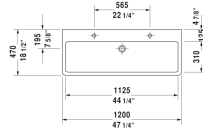

Vero Washbasin ground ⚙️ # 0454120026

< 47 1/4" Inch >

Washbasin ground	Dimension	Weight	Order number
with faucet deck, hardware included, wall-mounted, cUPC® listed*, 47 1/4" Inch			
<b>Colors</b>			
00 White			
<b>Variant</b>			
● _ ● with overflow	47 1/4" x 18 1/2" Inch	73.9 lb	0454120026
<b>Infobox</b>			
* Complies with following standards: ASME A112.19.2/CSA B45.1, When installing ceramics larger than 39 3/8", 2 sets of basin hardware # 6951000000 are required, Recommended in connection with two single lever basin mixers, When mounting 2 one-hole faucets, required space in between is # 045412, 235012 = 22 1/4" and # 045410, 235010 = 18 1/4"			
Sanitary ceramics with the special WonderGliss surface finish will remain clean and attractive-looking for a long time to come. When ordering WonderGliss please add a "1" as eleventh digit to the model number.			
<b>Accessory for ceramics</b>			
Push button drain assembly for washbasins with overflow	2" Inch	0.8 lb	005052

All drawings contain the necessary measurements which are subject to standard tolerances. They are stated in inch & mm and are non-binding. Exact measurements, in particular for customized installation scenarios, can only be taken from the finished ceramic piece.