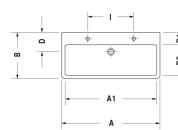

Vero Washbasin ground ⚙️ # 0454120026

< 47 1/4" Inch >

Washbasin ground	Dimension	Weight	Order number
with faucet deck, hardware included, wall-mounted, cUPC® listed*, 47 1/4" Inch			
<b>Colors</b>			
00 White			
<b>Variant</b>			
● _ ● with overflow	47 1/4" x 18 1/2" Inch	73.9 lb	0454120026
<b>Infobox</b>			
* Complies with following standards: ASME A112.19.2/CSA B45.1, When installing ceramics larger than 39 3/8", 2 sets of basin hardware # 6951000000 are required, Recommended in connection with two single lever basin mixers, When mounting 2 one-hole faucets, required space in between is # 045412, 235012 = 22 1/4" and # 045410, 235010 = 18 1/4"			
Sanitary ceramics with the special WonderGliss surface finish will remain clean and attractive-looking for a long time to come. When ordering WonderGliss please add a "1" as eleventh digit to the model number.			
<b>Accessory for ceramics</b>			
Push button drain assembly for washbasins with overflow	2" Inch	0.8 lb	005052

All drawings contain the necessary measurements which are subject to standard tolerances. They are stated in inch & mm and are non-binding. Exact measurements, in particular for customized installation scenarios, can only be taken from the finished ceramic piece.