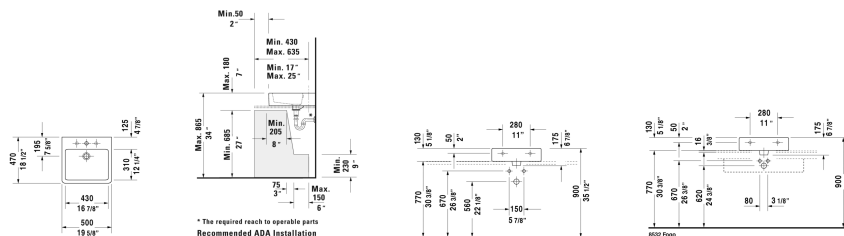

Vero Washbasin ground # 0454500025 / 0454500027 / 0454500088

< 19 5/8" Inch >

| Washbasin ground | Dimension | Weight | Order number |
|--|------------------------|---------|--------------|
| with faucet deck, hardware included, wall-mounted, cUPC® listed*, 19 5/8" Inch | | | |
| Colors | | | |
| 00 White | | | |
| Variant | | | |
| ●●● with overflow | 19 5/8" x 18 1/2" Inch | 33.5 lb | 0454500025 |
| ● with overflow | 19 5/8" x 18 1/2" Inch | 33.5 lb | 0454500027 |
| ●●● with overflow | 19 5/8" x 18 1/2" Inch | 33.5 lb | 0454500088 |
| Infobox | | | |
| * Complies with following standards: ASME A112.19.2/CSA B45.1, Washbasin is not ADA compliant in combination with pedestal, siphon cover or metal console | | | |
| Sanitary ceramics with the special WonderGliss surface finish will remain clean and attractive-looking for a long time to come. When ordering WonderGliss please add a "1" as eleventh digit to the model number. | | | |
| Accessory for ceramics | | | |
| Push button drain assembly for washbasins with overflow | 2" Inch | 0.8 lb | 005052 |
| Design Siphon | | 3.3 lb | 005036 |
| Suitable products | | | |
| Vanity unit for console Compact 2 drawers, upper drawer including cut-out for siphon and siphon cover, 27 1/2" x 17 5/8" Inch | 27 1/2" x 17 5/8" Inch | | VE5606 |
| Vanity unit for console Compact 2 drawers, upper drawer including cut-out for siphon and siphon cover, 31 1/2" x 17 5/8" Inch | 31 1/2" x 17 5/8" Inch | | VE5607 |
| Vanity unit for console Compact 2 drawers, upper drawer including cut-out for siphon and siphon cover, 35 3/8" x 17 5/8" Inch | 35 3/8" x 17 5/8" Inch | | VE5608 |

All drawings contain the necessary measurements which are subject to standard tolerances. They are stated in inch & mm and are non-binding. Exact measurements, in particular for customized installation scenarios, can only be taken from the finished ceramic piece.