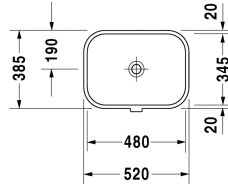

Happy D.2 Vanity basin # 0457480000

| < 18 7/8" Inch > |

Vanity basin	Dimension	Weight	Order number
undermount basin, with overflow, without faucet deck, overflow clip Chrome included, hardware included, cUPC® listed*, 18 7/8" Inch			
Colors			
00 White			
Variant			
☒	18 7/8" x 13 5/8" Inch	17.6 lb	0457480000
Infobox			
Measurements of undercounter models represent interior measurements, * Complies with following standards: ASME A112.19.2/CSA B45.1			
Sanitary ceramics with the special WonderGliss surface finish will remain clean and attractive-looking for a long time to come. When ordering WonderGliss please add a "1" as eleventh digit to the model number.			
Push button drain assembly for washbasins with overflow	2" Inch	0.8 lb	005052
Design Siphon		3.3 lb	005036
Hardware for stone countertops, (with the exception of # 046651)		0.4 lb	005028

All drawings contain the necessary measurements which are subject to standard tolerances. They are stated in inch & mm and are non-binding. Exact measurements, in particular for customized installation scenarios, can only be taken from the finished ceramic piece.