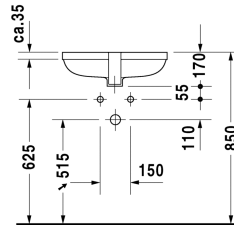

Happy D.2 Vanity basin # 0457480000

| < 18 7/8" Inch > |

Vanity basin	Dimension	Weight	Order number
undermount basin, with overflow, without faucet deck, overflow clip Chrome included, hardware included, cUPC® listed*, 18 7/8" Inch			
Colors			
00 White			
Variant			
☒	18 7/8" x 13 5/8" Inch	17.6 lb	0457480000
Infobox			
Measurements of undercounter models represent interior measurements, * Complies with following standards: ASME A112.19.2/CSA B45.1			
Sanitary ceramics with the special WonderGliss surface finish will remain clean and attractive-looking for a long time to come. When ordering WonderGliss please add a "1" as eleventh digit to the model number.			
Push button drain assembly for washbasins with overflow	2" Inch	0.8 lb	005052
Design Siphon		3.3 lb	005036
Hardware for stone countertops, (with the exception of # 046651)		0.4 lb	005028

All drawings contain the necessary measurements which are subject to standard tolerances. They are stated in inch & mm and are non-binding. Exact measurements, in particular for customized installation scenarios, can only be taken from the finished ceramic piece.