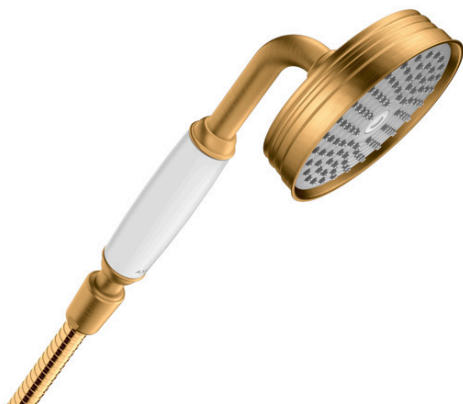

AXOR Montreux
Handshower 100 1-Jet, 1.8 GPM
Finishes : Part no. : **04695250**

Features

- Spray modes: RainAir
- 90 no-clog spray channels
- Flow: 1.8 GPM (6.8 L/Min)

Item details

List Price

Technology

Compliance

Product image