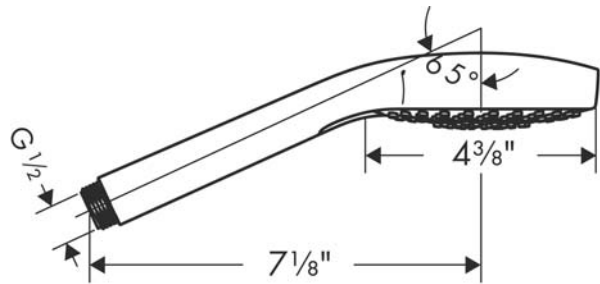

**Croma Select S**  
**Handshower 110 3-Jet, 1.8 GPM**  
 Finishes : white/chrome Part no. : **04724400**

**Description**

**Features**

- Select button for comfortable alternation of spray modes
- 121 no-clog spray channels
- Spray modes: SoftRain, IntenseRain, Pulsating Massage
- Flow: 1.8 GPM (6.8 L/Min)
- Easy-to-clean white spray face

**Item details**

**Technology**

**Compliance**

**Product image**

**Scale drawing**

**Croma Select S**  
**Handshower 110 3-Jet, 1.8 GPM**  
Finishes : **white/chrome** Part no. : **04724400**

**Exploded drawing**

Year of production: >01/18

**Croma Select S**  
**Handshower 110 3-Jet, 1.8 GPM**  
 Finishes : **white/chrome**    Part no. : **04724400**

**Spare parts list**

Year of production: >01/18

<b>Pos.</b>	<b>Description</b>	<b>Part no.</b>	<b>Price</b>	<b>PU</b>
1	filter packing	94246000	-	1