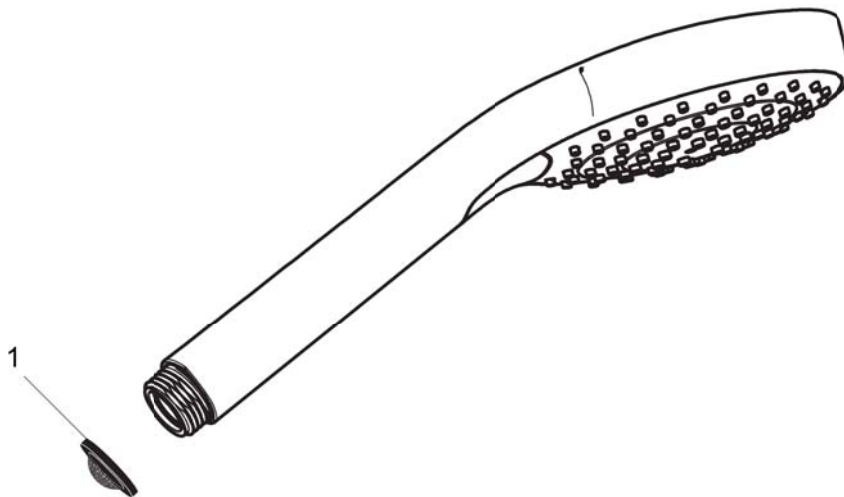

**Croma Select S**  
**Handshower 110 3-Jet, 1.8 GPM**  
 Finishes : white/chrome Part no. : **04724400**

**Description**

**Features**

- Select button for comfortable alternation of spray modes
- 121 no-clog spray channels
- Spray modes: SoftRain, IntenseRain, Pulsating Massage
- Flow: 1.8 GPM (6.8 L/Min)
- Easy-to-clean white spray face

**Item details**

**Technology**

**Compliance**

**Product image**

**Scale drawing**

**Croma Select S**  
**Handshower 110 3-Jet, 1.8 GPM**  
Finishes : **white/chrome** Part no. : **04724400**

**Exploded drawing**

Year of production: >01/18

**Croma Select S**  
**Handshower 110 3-Jet, 1.8 GPM**  
 Finishes : **white/chrome**    Part no. : **04724400**

**Spare parts list**

Year of production: >01/18

<b>Pos.</b>	<b>Description</b>	<b>Part no.</b>	<b>Price</b>	<b>PU</b>
1	filter packing	94246000	-	1