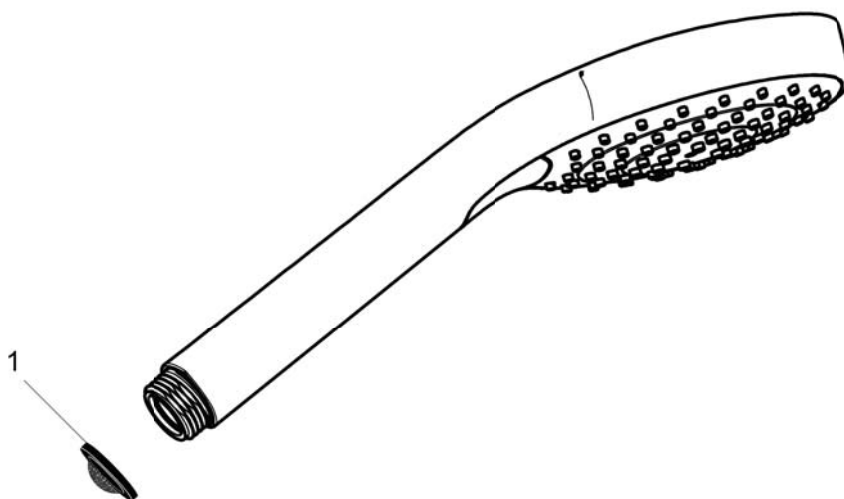

Croma Select S
Handshower 110 3-Jet, 1.8 GPM
 Finishes : brushed nickel Part no. : 04724820

Description

Features

- Select button for comfortable alternation of spray modes
- 121 no-clog spray channels
- Spray modes: SoftRain, IntenseRain, Pulsating Massage
- Flow: 1.8 GPM (6.8 L/Min)
- Easy-to-clean white spray face

Item details

Technology

Compliance

Product image

Scale drawing

Croma Select S
Handshower 110 3-Jet, 1.8 GPM
Finishes : **brushed nickel** Part no. : **04724820**

Exploded drawing

Year of production: >01/18

Croma Select S
Handshower 110 3-Jet, 1.8 GPM
 Finishes : **brushed nickel** Part no. : **04724820**

Spare parts list

Year of production: >01/18

Pos.	Description	Part no.	Price	PU
1	filter packing	94246000	-	1