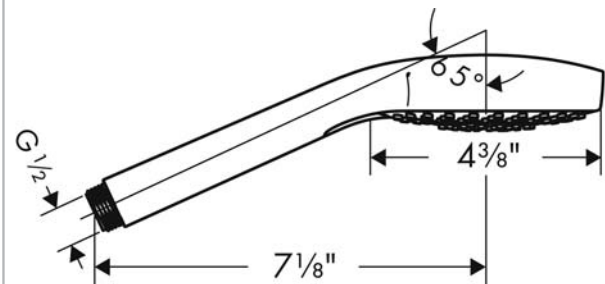

Croma Select S
Handshower 110 3-Jet, 1.8 GPM
 Finishes : brushed nickel Part no. : 04724820

Description

Features

- Select button for comfortable alternation of spray modes
- 121 no-clog spray channels
- Spray modes: SoftRain, IntenseRain, Pulsating Massage
- Flow: 1.8 GPM (6.8 L/Min)
- Easy-to-clean white spray face

Item details

Technology

Compliance

Product image

Scale drawing

Croma Select S
Handshower 110 3-Jet, 1.8 GPM
Finishes : **brushed nickel** Part no. : **04724820**

Exploded drawing

Year of production: >01/18

Croma Select S
Handshower 110 3-Jet, 1.8 GPM
 Finishes : **brushed nickel** Part no. : **04724820**

Spare parts list

Year of production: >01/18

Pos.	Description	Part no.	Price	PU
1	filter packing	94246000	-	1