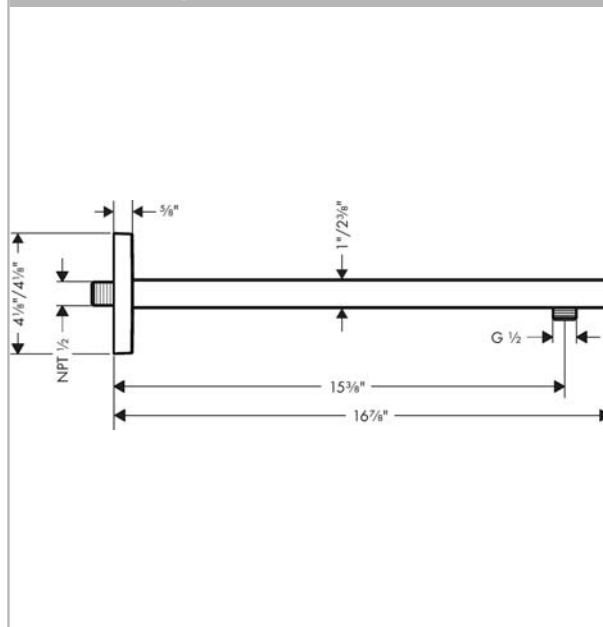

Raindance E
Showerarm, 15" (Must be used with Raindance E 300 Showerhead)
 Finishes : brushed nickel Part no. : 04731820

Description

Features

- Brass
- 1/2" NPT

Item details

Compliance

Product image

Scale drawing

Raindance E
Showerarm, 15" (Must be used with Raindance E 300 Showerhead)
 Finishes : brushed nickel Part no. : 04731820

Exploded drawing

Year of production: >04/18

Raindance E
Showerarm, 15" (Must be used with Raindance E 300 Showerhead)
 Finishes : **brushed nickel** Part no. : **04731820**

Spare parts list

Year of production: >04/18

Pos.	Description	Part no.	Price	PU
1	mounting set	96179000	-	1
2	O-ring 6x2	98458000	-	1
3	escutcheon	93126000	-	1
4	screw	93431820	-	1