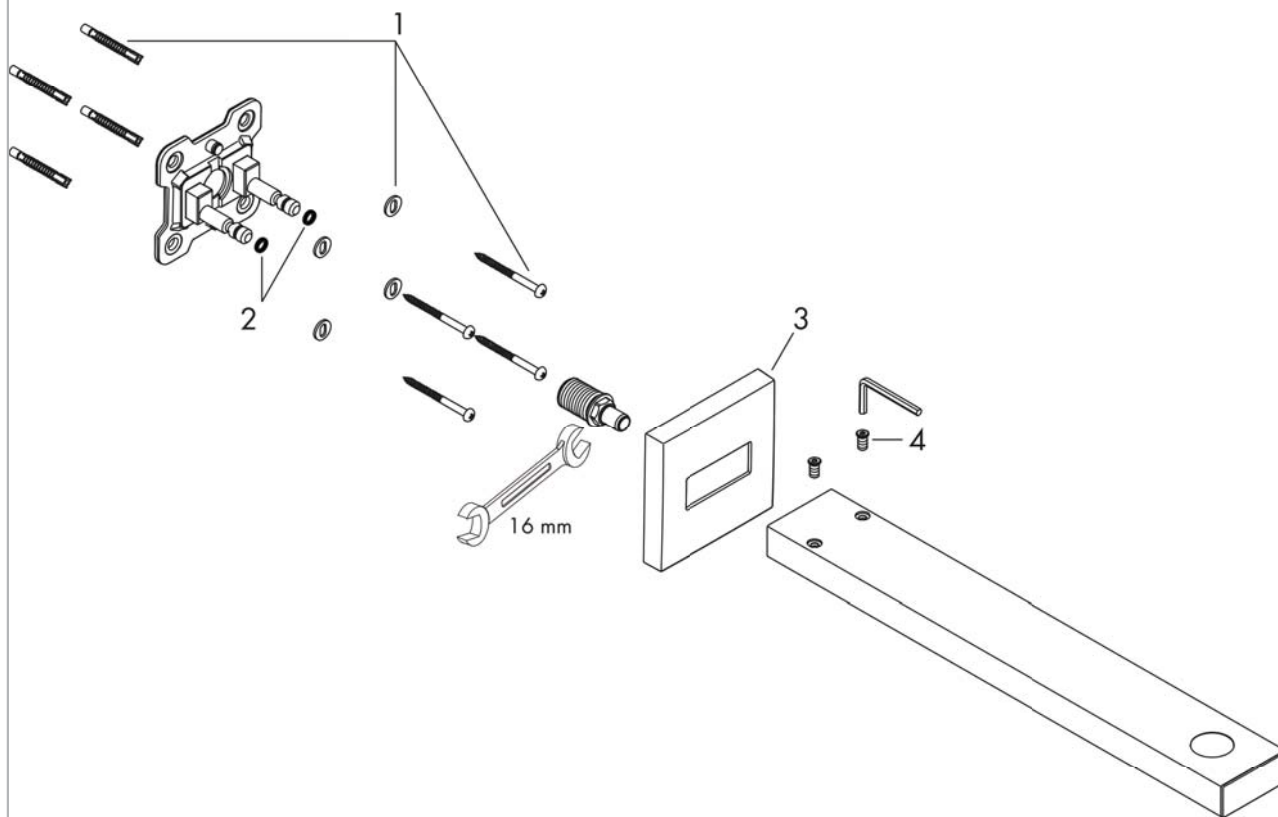

Raindance E
Showerarm, 15" (Must be used with Raindance E 300 Showerhead)
 Finishes : brushed nickel Part no. : 04731820

Description

Features

- Brass
- 1/2" NPT

Item details

Compliance

Product image

Scale drawing

Raindance E
Showerarm, 15" (Must be used with Raindance E 300 Showerhead)
 Finishes : brushed nickel Part no. : 04731820

Exploded drawing

Year of production: >04/18

Raindance E
Showerarm, 15" (Must be used with Raindance E 300 Showerhead)
 Finishes : **brushed nickel** Part no. : **04731820**

Spare parts list

Year of production: >04/18

Pos.	Description	Part no.	Price	PU
1	mounting set	96179000	-	1
2	O-ring 6x2	98458000	-	1
3	escutcheon	93126000	-	1
4	screw	93431820	-	1