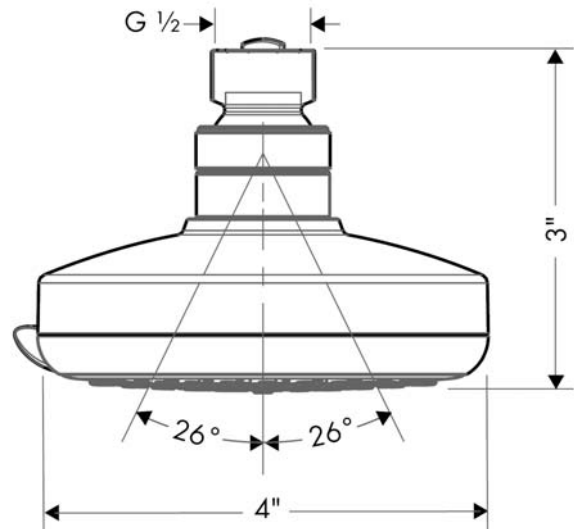

Croma 100
Showerhead E 3-Jet, 1.8 GPM
 Finishes : **chrome** Part no. : **04733000**

Description

Features

- 75 no-clog spray channels
- Spray modes: Full, Pulsating Massage, Intense Turbo
- Flow: 1.8 GPM (6.8 L/Min)

Item details

Technology

Compliance

Product image

Scale drawing

Croma 100
Showerhead E 3-Jet, 1.8 GPM
Finishes : **chrome** Part no. : **04733000**

Exploded drawing

Year of production: >01/18

Croma 100
Showerhead E 3-Jet, 1.8 GPM
 Finishes : **chrome** Part no. : **04733000**

Spare parts list

Year of production: >01/18

Pos.	Description	Part no.	Price	PU
1	filter packing	88649000	-	1