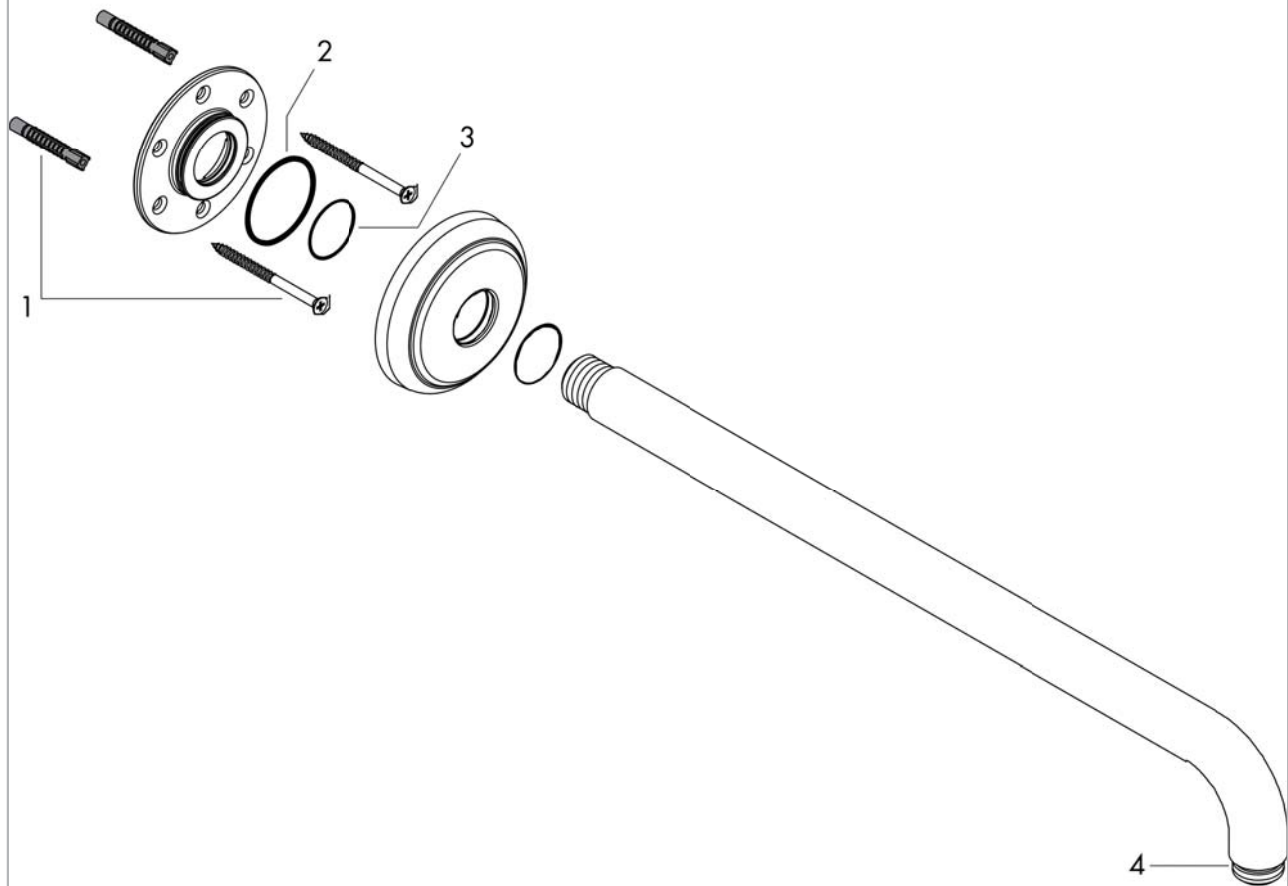

AXOR Montreux
AXOR Montreux Showerarm
Finishes : **brushed nickel** Part no. : **04746820**

Description

Features

- Brass
- 1/2" NPT
- Escutcheon, mounting plate

Item details

Compliance

Product image

Scale drawing

AXOR Montreux
AXOR Montreux Showerarm
Finishes : **brushed nickel** Part no. : **04746820**

Exploded drawing

Year of production: >01/18

AXOR Montreux
AXOR Montreux Showerarm
 Finishes : **brushed nickel** Part no. : **04746820**

Spare parts list

Year of production: >01/18

Pos.	Description	Part no.	Price	PU
1	mounting set	40916000	-	1
2	O-ring 30x2,5	98151000	-	1
3	O-ring 24x2	98388000	-	1
4	O-ring 16x2	98133000	-	1