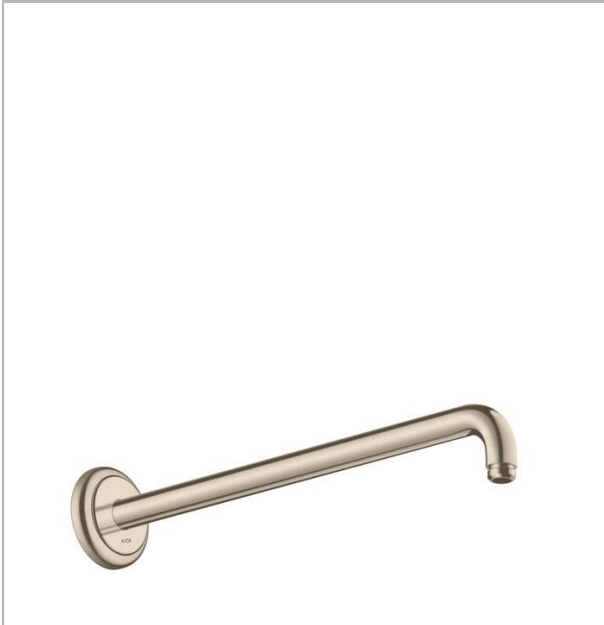

AXOR Montreux
AXOR Montreux Showerarm
Finishes : **brushed nickel** Part no. : **04746820**

Description

Features

- Brass
- 1/2" NPT
- Escutcheon, mounting plate

Item details

Compliance

Product image

Scale drawing

AXOR Montreux
AXOR Montreux Showerarm
Finishes : **brushed nickel** Part no. : **04746820**

Exploded drawing

Year of production: >01/18

AXOR Montreux
AXOR Montreux Showerarm
 Finishes : **brushed nickel** Part no. : **04746820**