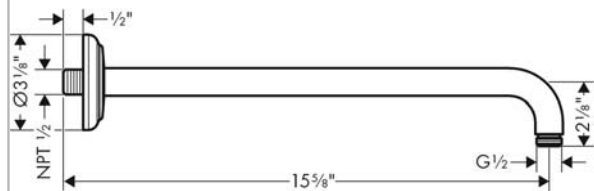

AXOR Montreux
AXOR Montreux Showerarm
Finishes : **brushed nickel** Part no. : **04746820**

Description

Features

- Brass
- 1/2" NPT
- Escutcheon, mounting plate

Item details

Compliance

Product image

Scale drawing

AXOR Montreux
AXOR Montreux Showerarm
Finishes : **brushed nickel** Part no. : **04746820**

Exploded drawing

Year of production: >01/18

AXOR Montreux
AXOR Montreux Showerarm
 Finishes : **brushed nickel** Part no. : **04746820**

Spare parts list

Year of production: >01/18

Pos.	Description	Part no.	Price	PU
1	mounting set	40916000	-	1
2	O-ring 30x2,5	98151000	-	1
3	O-ring 24x2	98388000	-	1
4	O-ring 16x2	98133000	-	1