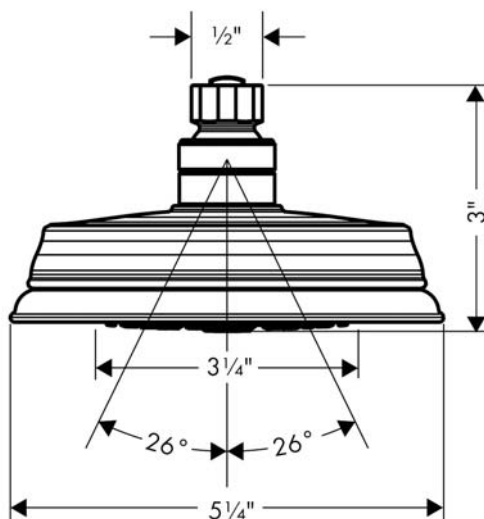

Croma 100 Classic
Showerhead 3-Jet, 1.8 GPM
 Finishes : chrome Part no. : **04751000**

Description

Features

- 75 no-clog spray channels
- Spray modes: Full, Pulsating Massage, Intense Turbo
- Flow: 1.8 GPM (6.8 L/Min)

Item details

Technology

Compliance

Product image

Scale drawing

Croma 100 Classic
Showerhead 3-Jet, 1.8 GPM
Finishes : **chrome** Part no. : **04751000**

Exploded drawing

Year of production: >10/17