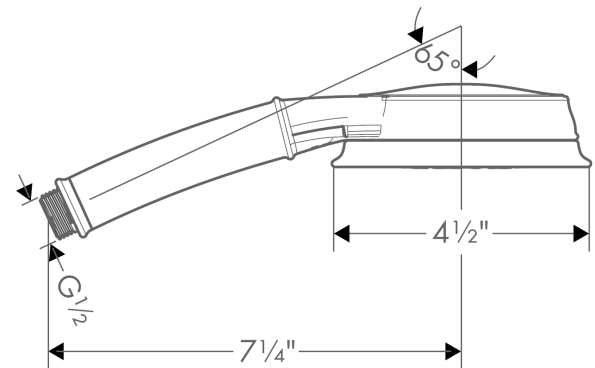

**Croma 100 Classic**  
**Handshower 3-Jet, 1.8 GPM**  
 Finishes : **chrome** Part no. : **04753000**

**Description**

**Features**

- Spray modes: Full, Pulsating Massage, Intense Turbo
- 75 no-clog spray channels
- Flow: 1.8 GPM (6.8 L/Min)

**Item details**

List Price

**Technology**

**Compliance**

**Product image**

**Scale drawing**

**Croma 100 Classic**  
**Handshower 3-Jet, 1.8 GPM**  
Finishes : **chrome**    Part no. : **04753000**

Exploded drawing

Year of production: >01/18

**Croma 100 Classic**  
**Handshower 3-Jet, 1.8 GPM**  
 Finishes : **chrome**    Part no. : **04753000**

**Spare parts list**

Year of production: >01/18

Pos.	Description	Part no.	Price	PU
1	filter packing	94246000	-	1