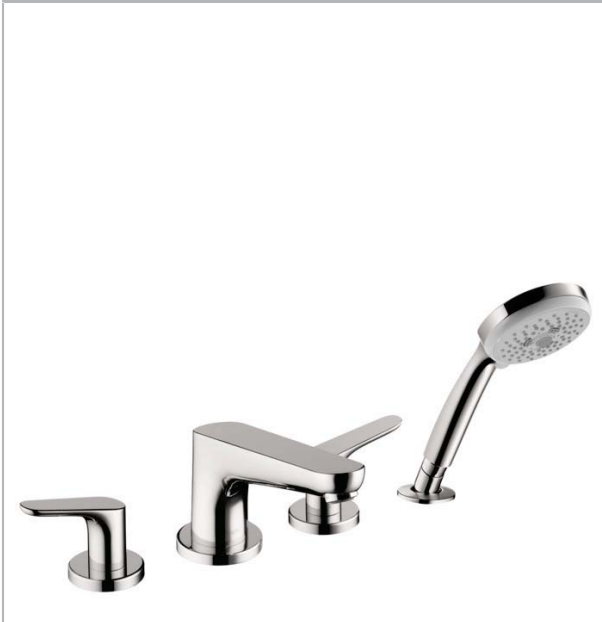

Focus

4-Hole Roman Tub Set Trim with 1.8 GPM Handshower

Finishes : **chrome** Part no. : **04766000**

Description

Features

- consists of: 4-Hole rim mounted bath mixer, Handshower, Handshower holder
- 90° ceramic valves
- Integrated double backflow prevention

Item details

Technology

Compliance

Product image

Scale drawing