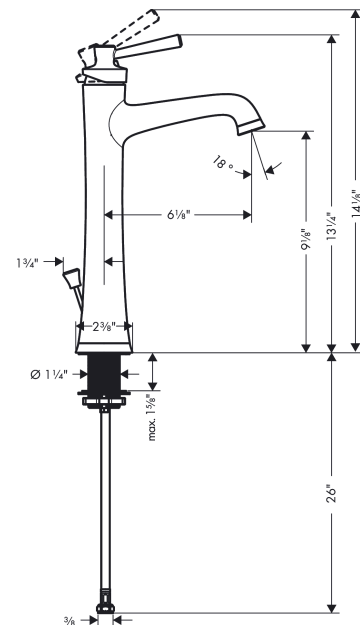

**Joleena**  
**Single-Hole Faucet 230 with Pop-Up Drain, 1.2 GPM**  
 Finishes : **chrome** Part no. : **04772000**

**Description**

**Features**

- Aerated spray
- Flow: 1.2 GPM (4.5 L/Min)
- Ceramic cartridge
- Includes pop-up drain

**Item details**

List Price

**Technology**

**Compliance**

**Product image**

**Scale drawing**

**Joleena**  
**Single-Hole Faucet 230 with Pop-Up Drain, 1.2 GPM**  
 Finishes : **chrome** Part no. : **04772000**

Exploded drawing

Year of production: >01/20

**Joleena**  
**Single-Hole Faucet 230 with Pop-Up Drain, 1.2 GPM**  
 Finishes : **chrome** Part no. : **04772000**

**Spare parts list**

Year of production: >01/20

Pos.	Description	Part no.	Price	PU
1	handle	93534000	-	1
2	cartridge, assy	93268000	-	1
3	aerator M24x1 (4,5 l/min)	93531001	-	1
4	escutcheon	93530000	-	1
5	fixing set	93263000	-	1
6	connection hose 900 mm	93533001	-	1
7	pull rod	93529000	-	1
a	pop up waste	88509000	-	1
b	flange	93273000	-	1