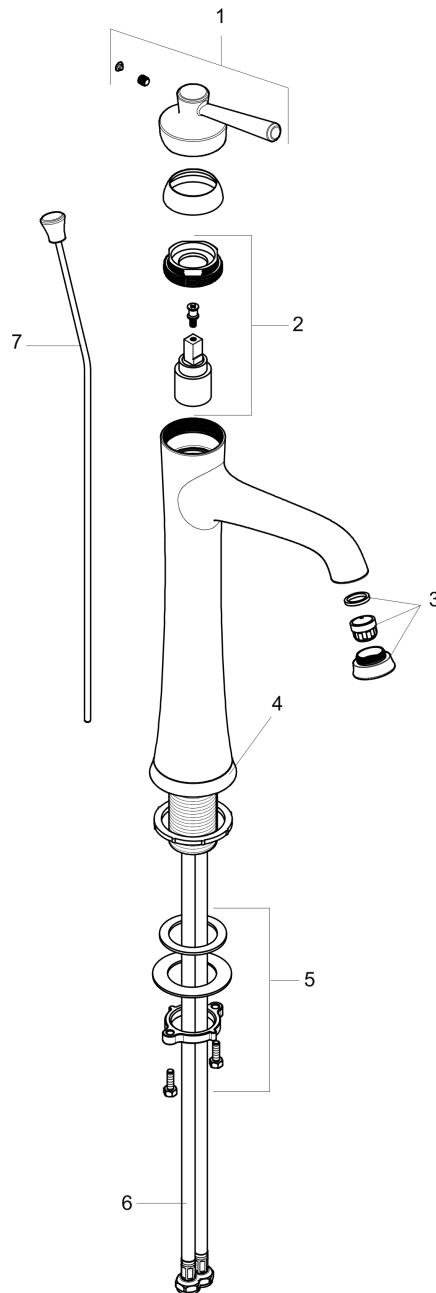

**Joleena**  
**Single-Hole Faucet 230 with Pop-Up Drain, 1.2 GPM**  
 Finishes : **chrome** Part no. : **04772000**

**Description**

**Features**

- Aerated spray
- Flow: 1.2 GPM (4.5 L/Min)
- Ceramic cartridge
- Includes pop-up drain

**Item details**

List Price

**Technology**

**Compliance**

**Product image**

**Scale drawing**

**Joleena**  
**Single-Hole Faucet 230 with Pop-Up Drain, 1.2 GPM**  
 Finishes : **chrome** Part no. : **04772000**

Exploded drawing

Year of production: >01/20

**Joleena**  
**Single-Hole Faucet 230 with Pop-Up Drain, 1.2 GPM**  
 Finishes : **chrome** Part no. : **04772000**

**Spare parts list**

Year of production: >01/20

Pos.	Description	Part no.	Price	PU
1	handle	93534000	-	1
2	cartridge, assy	93268000	-	1
3	aerator M24x1 (4,5 l/min)	93531001	-	1
4	escutcheon	93530000	-	1
5	fixing set	93263000	-	1
6	connection hose 900 mm	93533001	-	1
7	pull rod	93529000	-	1
a	pop up waste	88509000	-	1
b	flange	93273000	-	1