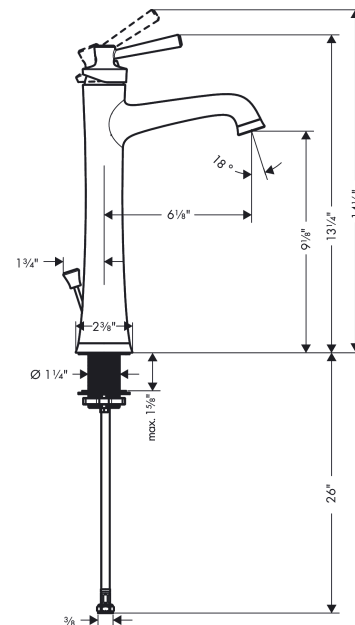

Joleena
Single-Hole Faucet 230 with Pop-Up Drain, 1.2 GPM
 Finishes : **brushed nickel** Part no. : **04772820**

Description

Features

- Aerated spray
- Flow: 1.2 GPM (4.5 L/Min)
- Ceramic cartridge
- Includes pop-up drain

Item details

List Price

Technology

Compliance

Product image

Scale drawing

Joleena
Single-Hole Faucet 230 with Pop-Up Drain, 1.2 GPM
 Finishes : **brushed nickel** Part no. : **04772820**

Exploded drawing

Year of production: >01/20

Joleena
Single-Hole Faucet 230 with Pop-Up Drain, 1.2 GPM
 Finishes : **brushed nickel** Part no. : **04772820**

Spare parts list

Year of production: >01/20

Pos.	Description	Part no.	Price	PU
1	handle	93534820	-	1
2	cartridge, assy	93268000	-	1
3	aerator M24x1 (4,5 l/min)	93531821	-	1
4	escutcheon	93530820	-	1
5	fixing set	93263000	-	1
6	connection hose 900 mm	93533001	-	1
7	pull rod	93529820	-	1
a	pop up waste	88509820	-	1
b	flange	93273820	-	1