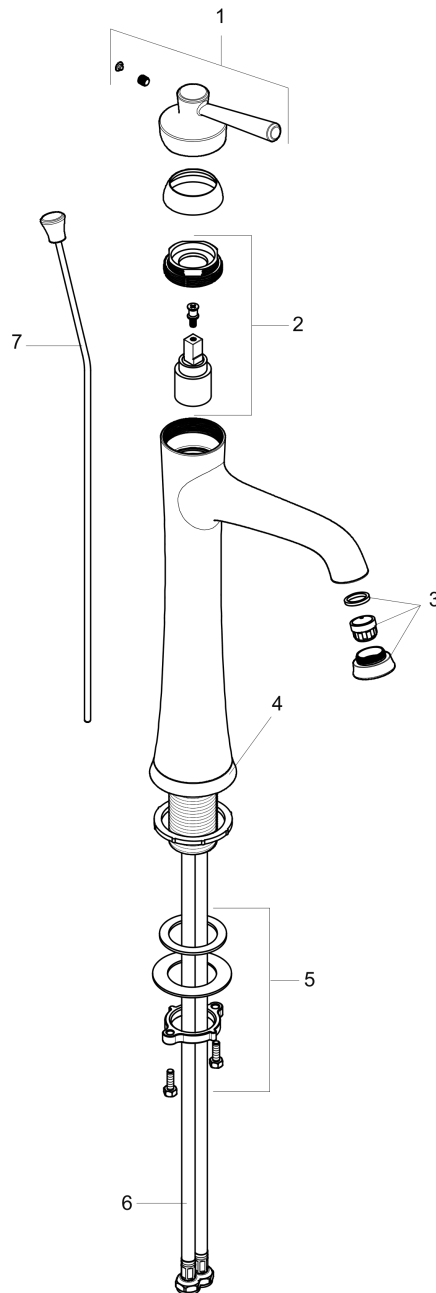

Joleena
Single-Hole Faucet 230 with Pop-Up Drain, 1.2 GPM
 Finishes : **brushed nickel** Part no. : **04772820**

Description

Features

- Aerated spray
- Flow: 1.2 GPM (4.5 L/Min)
- Ceramic cartridge
- Includes pop-up drain

Item details

List Price

Technology

Compliance

Product image

Scale drawing

Joleena
Single-Hole Faucet 230 with Pop-Up Drain, 1.2 GPM
 Finishes : **brushed nickel** Part no. : **04772820**

Exploded drawing

Year of production: >01/20

Joleena
Single-Hole Faucet 230 with Pop-Up Drain, 1.2 GPM
 Finishes : **brushed nickel** Part no. : **04772820**

Spare parts list

Year of production: >01/20

Pos.	Description	Part no.	Price	PU
1	handle	93534820	-	1
2	cartridge, assy	93268000	-	1
3	aerator M24x1 (4,5 l/min)	93531821	-	1
4	escutcheon	93530820	-	1
5	fixing set	93263000	-	1
6	connection hose 900 mm	93533001	-	1
7	pull rod	93529820	-	1
a	pop up waste	88509820	-	1
b	flange	93273820	-	1