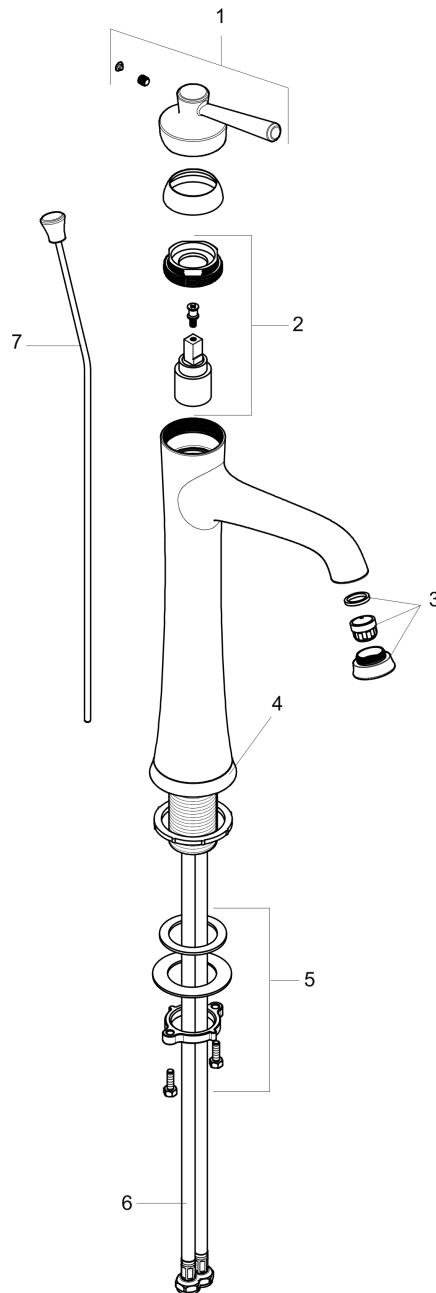

Joleena
Single-Hole Faucet 230 with Pop-Up Drain, 1.2 GPM
 Finishes : **polished nickel** Part no. : **04772830**

Description

Features

- Aerated spray
- Flow: 1.2 GPM (4.5 L/Min)
- Ceramic cartridge
- Includes pop-up drain

Item details

List Price

Technology

Compliance

Product image

Scale drawing

Joleena
Single-Hole Faucet 230 with Pop-Up Drain, 1.2 GPM
 Finishes : **polished nickel** Part no. : **04772830**

Exploded drawing

Year of production: >01/20

Joleena
Single-Hole Faucet 230 with Pop-Up Drain, 1.2 GPM
 Finishes : **polished nickel** Part no. : **04772830**

Spare parts list

Year of production: >01/20

Pos.	Description	Part no.	Price	PU
1	handle	93534830	-	1
2	cartridge, assy	93268000	-	1
3	aerator M24x1 (4,5 l/min)	93531831	-	1
4	escutcheon	93530830	-	1
5	fixing set	93263000	-	1
6	connection hose 900 mm	93533001	-	1
7	pull rod	93529830	-	1
a	pop up waste	88509830	-	1