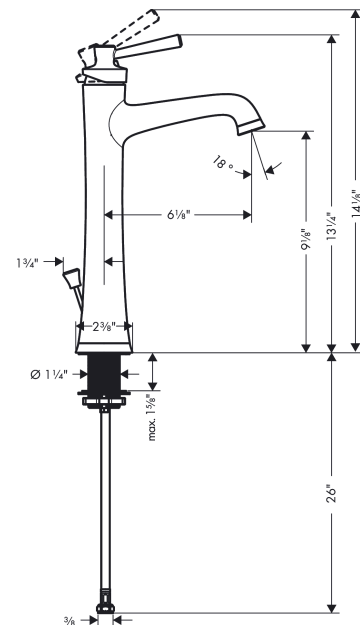

Joleena
Single-Hole Faucet 230 with Pop-Up Drain, 1.2 GPM
 Finishes : **polished nickel** Part no. : **04772830**

Description

Features

- Aerated spray
- Flow: 1.2 GPM (4.5 L/Min)
- Ceramic cartridge
- Includes pop-up drain

Item details

List Price

Technology

Compliance

Product image

Scale drawing

Joleena
Single-Hole Faucet 230 with Pop-Up Drain, 1.2 GPM
 Finishes : **polished nickel** Part no. : **04772830**

Exploded drawing

Year of production: >01/20

Joleena
Single-Hole Faucet 230 with Pop-Up Drain, 1.2 GPM
 Finishes : **polished nickel** Part no. : **04772830**

Spare parts list

Year of production: >01/20

Pos.	Description	Part no.	Price	PU
1	handle	93534830	-	1
2	cartridge, assy	93268000	-	1
3	aerator M24x1 (4,5 l/min)	93531831	-	1
4	escutcheon	93530830	-	1
5	fixing set	93263000	-	1
6	connection hose 900 mm	93533001	-	1
7	pull rod	93529830	-	1
a	pop up waste	88509830	-	1