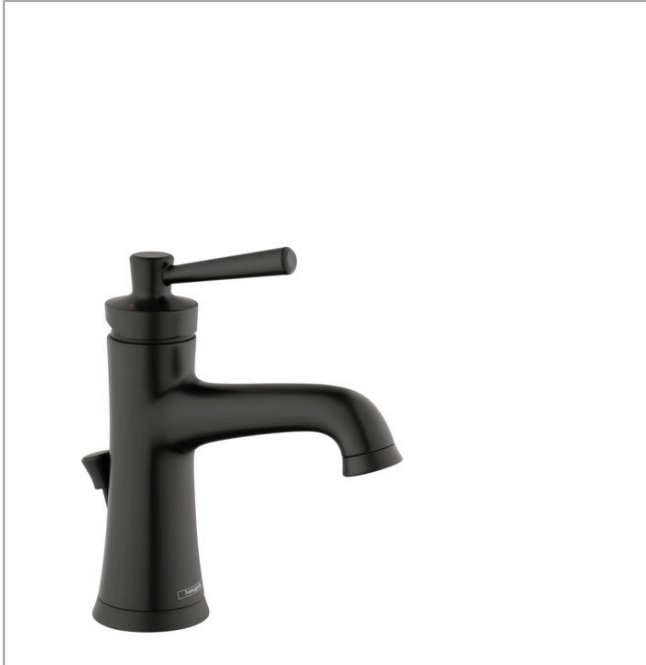

Joleena
Single-Hole Faucet 100 with Pop-Up Drain, 0.5 GPM
 Finishes : **matte black** Part no. : **04773670**

Description

Features

- Aerated spray
- Flow: 0.5 GPM (1.9 L/Min)
- Ceramic cartridge
- Includes pop-up drain

Item details

List Price

Technology

Compliance

Product image

Scale drawing