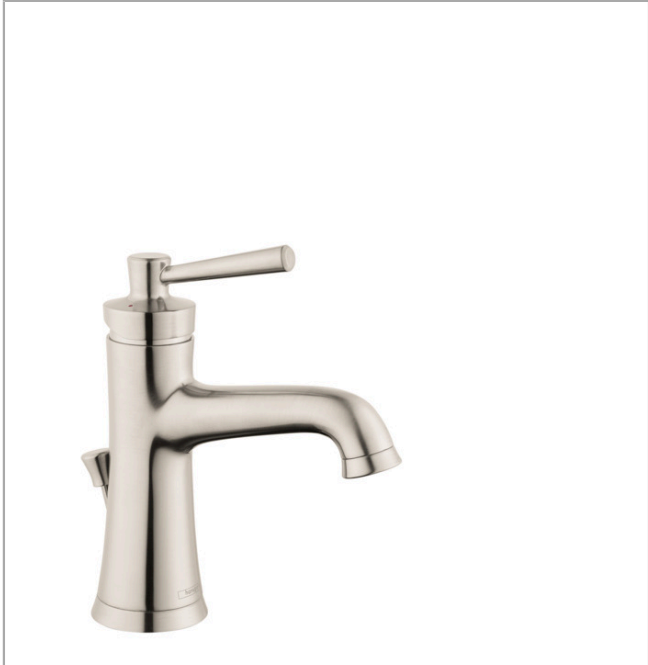

Joleena
Single-Hole Faucet 100 with Pop-Up Drain, 0.5 GPM
 Finishes : **brushed nickel** Part no. : **04773820**

Description

Features

- Aerated spray
- Flow: 0.5 GPM (1.9 L/Min)
- Ceramic cartridge
- Includes pop-up drain

Item details

List Price

Technology

Compliance

Product image

Scale drawing

Joleena
Single-Hole Faucet 100 with Pop-Up Drain, 0.5 GPM
Finishes : **brushed nickel** Part no. : **04773820**

Exploded drawing

Year of production: >01/20

Joleena
Single-Hole Faucet 100 with Pop-Up Drain, 0.5 GPM
 Finishes : **brushed nickel** Part no. : **04773820**

Spare parts list

Year of production: >01/20

Pos.	Description	Part no.	Price	PU
1	handle	93534820	-	1
2	pull rod	93529820	-	1
3	flange	93273820	-	1
4	cartridge, assy	93268000	-	1
5	aerator M24x1 (1,9 l/min)	93532821	-	1
6	escutcheon	93530820	-	1
7	fixing set	96016000	-	1
8	connection hose 600 mm	93528001	-	1
a	pop up waste	88509820	-	1