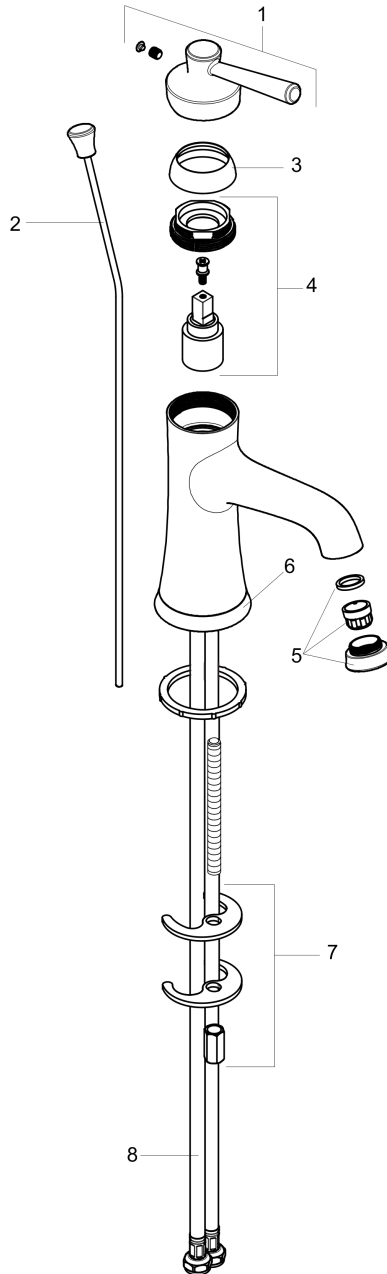

Joleena
Single-Hole Faucet 100 with Pop-Up Drain, 0.5 GPM
 Finishes : **brushed nickel** Part no. : **04773820**

Description

Features

- Aerated spray
- Flow: 0.5 GPM (1.9 L/Min)
- Ceramic cartridge
- Includes pop-up drain

Item details

List Price

Technology

Compliance

Product image

Scale drawing

Joleena
Single-Hole Faucet 100 with Pop-Up Drain, 0.5 GPM
Finishes : **brushed nickel** Part no. : **04773820**

Exploded drawing

Year of production: >01/20

Joleena
Single-Hole Faucet 100 with Pop-Up Drain, 0.5 GPM
 Finishes : **brushed nickel** Part no. : **04773820**

Spare parts list

Year of production: >01/20

Pos.	Description	Part no.	Price	PU
1	handle	93534820	-	1
2	pull rod	93529820	-	1
3	flange	93273820	-	1
4	cartridge, assy	93268000	-	1
5	aerator M24x1 (1,9 l/min)	93532821	-	1
6	escutcheon	93530820	-	1
7	fixing set	96016000	-	1
8	connection hose 600 mm	93528001	-	1
a	pop up waste	88509820	-	1