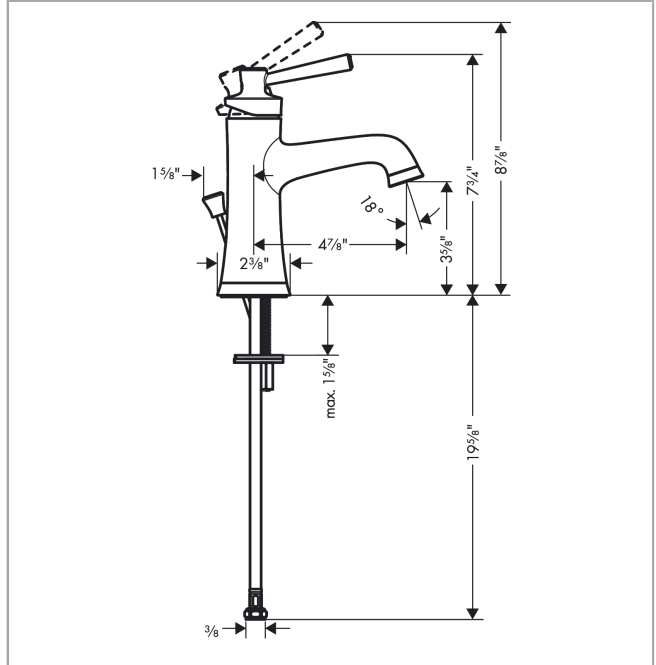

Joleena
Single-Hole Faucet 100 with Pop-Up Drain, 0.5 GPM
 Finishes : **brushed nickel** Part no. : **04773820**

Description

Features

- Aerated spray
- Flow: 0.5 GPM (1.9 L/Min)
- Ceramic cartridge
- Includes pop-up drain

Item details

List Price

Technology

Compliance

Product image

Scale drawing

Joleena
Single-Hole Faucet 100 with Pop-Up Drain, 0.5 GPM
Finishes : **brushed nickel** Part no. : **04773820**

Exploded drawing

Year of production: >01/20

Joleena
Single-Hole Faucet 100 with Pop-Up Drain, 0.5 GPM
 Finishes : **brushed nickel** Part no. : **04773820**

Spare parts list

Year of production: >01/20

Pos.	Description	Part no.	Price	PU
1	handle	93534820	-	1
2	pull rod	93529820	-	1
3	flange	93273820	-	1
4	cartridge, assy	93268000	-	1
5	aerator M24x1 (1,9 l/min)	93532821	-	1
6	escutcheon	93530820	-	1
7	fixing set	96016000	-	1
8	connection hose 600 mm	93528001	-	1
a	pop up waste	88509820	-	1