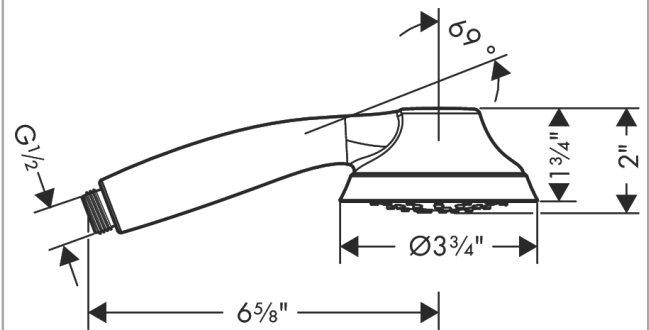

**Joleena**  
**Handshower 95 1-Jet, 1.75 GPM**  
 Finishes : **chrome** Part no. : **04782000**

**Description**

**Features**

- 42 no-clog spray channels
- Spray modes: Full
- Flow: 1.75 GPM (6.6 L/Min)
- Fully-finished matching spray face

**Item details**

**Technology**

**Compliance**

**Product image**

**Scale drawing**

**Joleena**  
**Handshower 95 1-Jet, 1.75 GPM**  
Finishes : **chrome**    Part no. : **04782000**

Exploded drawing

Year of production: >01/20