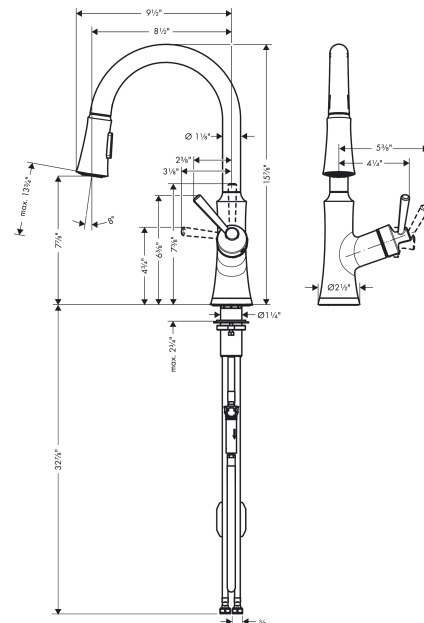

Joleena
HighArc Kitchen Faucet, 2-Spray Pull-Down, 1.75 GPM
 Finishes : **chrome** Part no. : **04793000**

Description

Features

- Swivel range 150°
- Aerated and needle spray
- Toggle spray diverter with pause feature (allows temporary stop of water stream)
- MagFit magnetic sprayhead docking
- Single-hole installation
- Flow: 1.75 GPM (6.6 L/Min)
- Ceramic cartridge
- 3/8" hoses
- Integrated double backflow prevention

Item details

Technology

Compliance

Product image

Scale drawing

Joleena
HighArc Kitchen Faucet, 2-Spray Pull-Down, 1.75 GPM
 Finishes : **chrome** Part no. : **04793000**

Exploded drawing

Year of production: >01/20

Joleena
HighArc Kitchen Faucet, 2-Spray Pull-Down, 1.75 GPM
 Finishes : **chrome** Part no. : **04793000**

Spare parts list

Year of production: >01/20

Pos.	Description	Part no.	Price	PU
1	handle	93539000	-	1
2	cartridge, assy	93259000	-	1
3	handspray	93536000	-	1
4	spout cpl.	93538000	-	1
5	set of lever collars	93258000	-	1
6	escutcheon	93672000	-	1
7	fixing set	93263000	-	1
8	hose	93255000	-	1
9	back flow preventor cartridge	93443000	-	1
a	flange	93256000	-	1