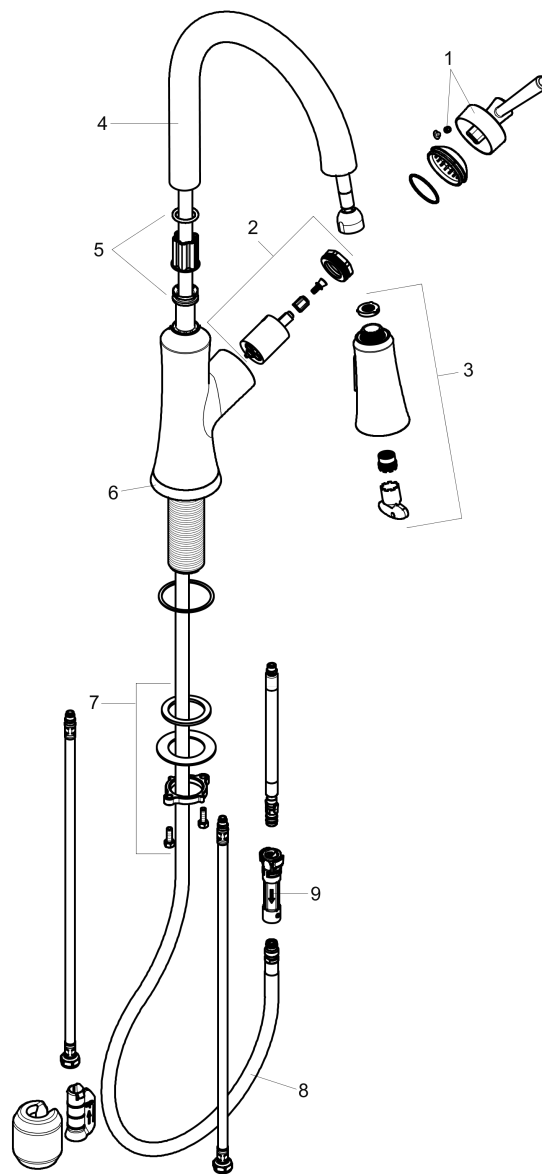

Joleena
HighArc Kitchen Faucet, 2-Spray Pull-Down, 1.75 GPM
 Finishes : **chrome** Part no. : **04793000**

Description

Features

- Swivel range 150°
- Aerated and needle spray
- Toggle spray diverter with pause feature (allows temporary stop of water stream)
- MagFit magnetic sprayhead docking
- Single-hole installation
- Flow: 1.75 GPM (6.6 L/Min)
- Ceramic cartridge
- 3/8" hoses
- Integrated double backflow prevention

Item details

Technology

Compliance

Product image

Scale drawing

Joleena
HighArc Kitchen Faucet, 2-Spray Pull-Down, 1.75 GPM
 Finishes : **chrome** Part no. : **04793000**

Exploded drawing

Year of production: >01/20

Joleena
HighArc Kitchen Faucet, 2-Spray Pull-Down, 1.75 GPM
 Finishes : **chrome** Part no. : **04793000**

Spare parts list

Year of production: >01/20

Pos.	Description	Part no.	Price	PU
1	handle	93539000	-	1
2	cartridge, assy	93259000	-	1
3	handspray	93536000	-	1
4	spout cpl.	93538000	-	1
5	set of lever collars	93258000	-	1
6	escutcheon	93672000	-	1
7	fixing set	93263000	-	1
8	hose	93255000	-	1
9	back flow preventor cartridge	93443000	-	1
a	flange	93256000	-	1