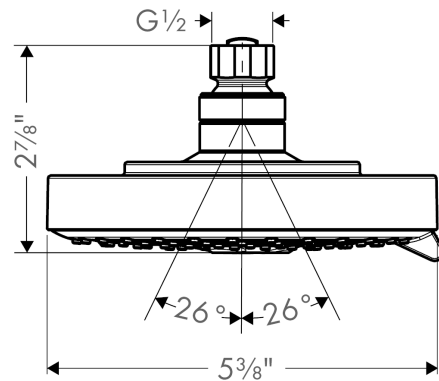

Raindance S
Showerhead 150 3-Jet, 1.75 GPM
 Finishes : **chrome** Part no. : **04800000**

Description

Features

- Spray modes: RainAir, BalanceAir, Whirl
- 86 no-clog spray channels
- Flow: 1.75 GPM (6.6 L/Min)

Item details

List Price

Technology

Compliance

Product image

Scale drawing

Raindance S
Showerhead 150 3-Jet, 1.75 GPM
Finishes : **chrome** Part no. : **04800000**

Exploded drawing

Year of production: >05/19

Raindance S
Showerhead 150 3-Jet, 1.75 GPM
 Finishes : **chrome** Part no. : **04800000**

Spare parts list

Year of production: >**05/19**

Pos.	Description	Part no.	Price	PU
1	filter packing	88649000	-	1