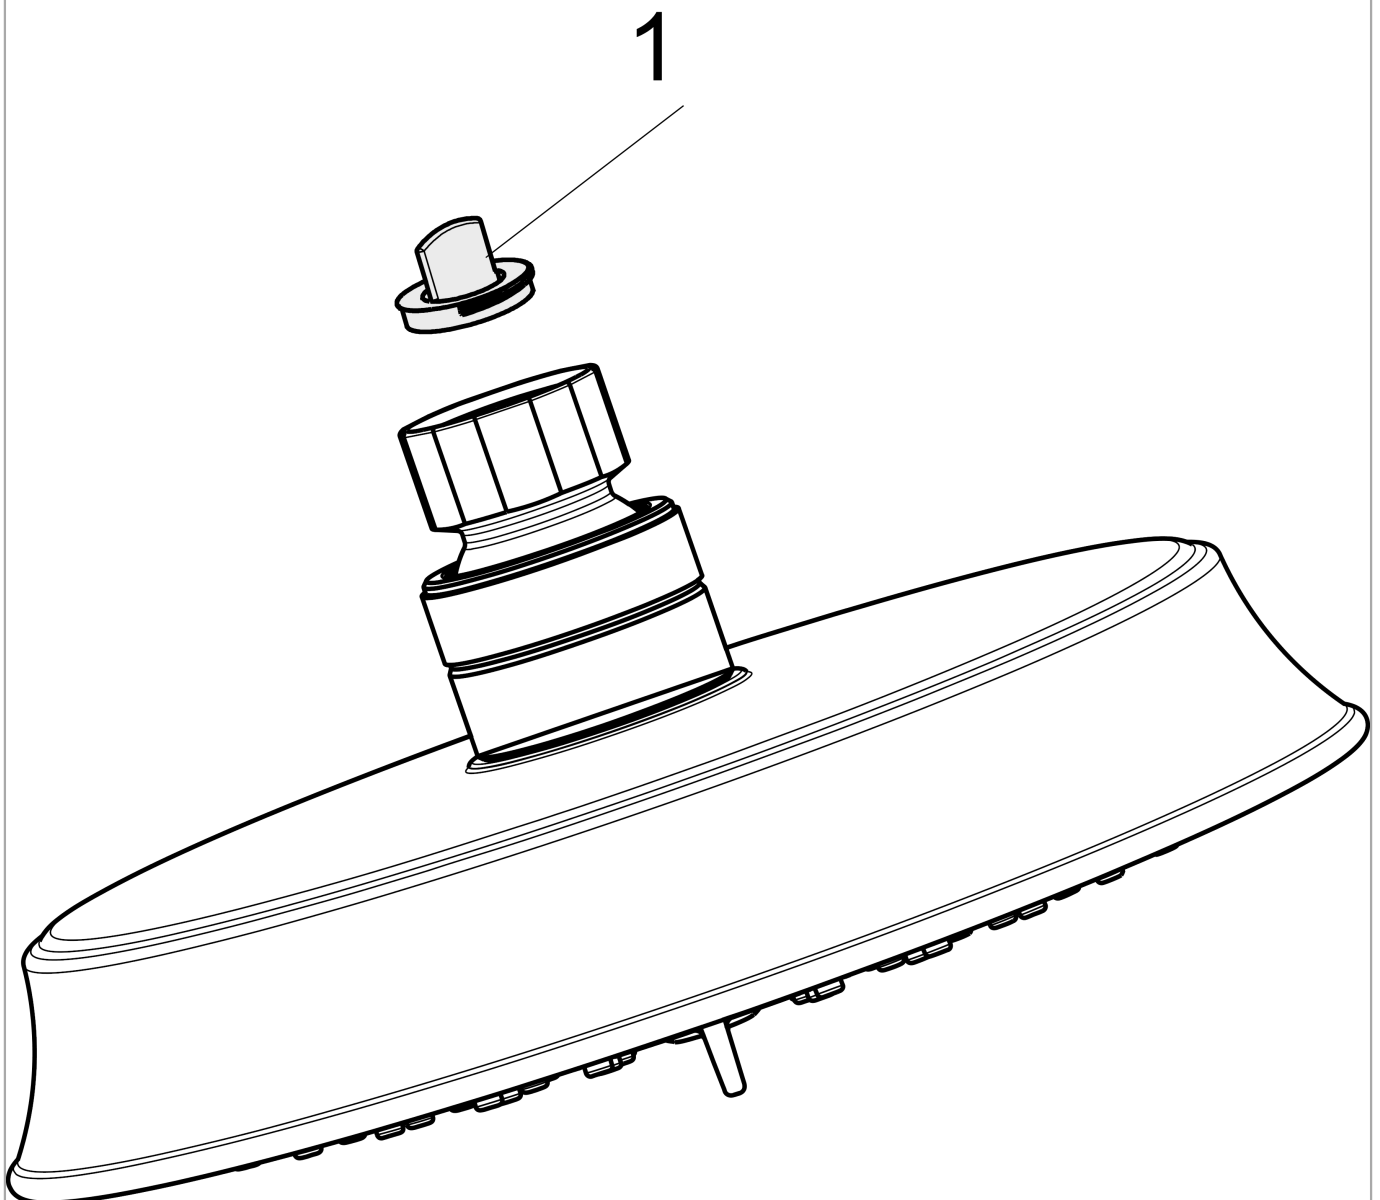

Raindance Classic
Showerhead 150 3-Jet, 1.75 GPM
 Finishes : **chrome** Part no. : **04801000**

Description

Features

- Spray modes: RainAir, BalanceAir, Whirl
- 86 no-clog spray channels
- Flow: 1.75 GPM (6.6 L/Min)
- Fully-finished matching spray face

Item details

List Price

Technology

Compliance

Product image

Scale drawing

Raindance Classic
Showerhead 150 3-Jet, 1.75 GPM
Finishes : **chrome** Part no. : **04801000**

Exploded drawing

Year of production: >07/19

Raindance Classic
Showerhead 150 3-Jet, 1.75 GPM
 Finishes : **chrome** Part no. : **04801000**

Spare parts list

Year of production: >07/19

| Pos. | Description | Part no. | Price | PU |
|-------------|--------------------|-----------------|--------------|-----------|
| 1 | filter packing | 88649000 | - | 1 |