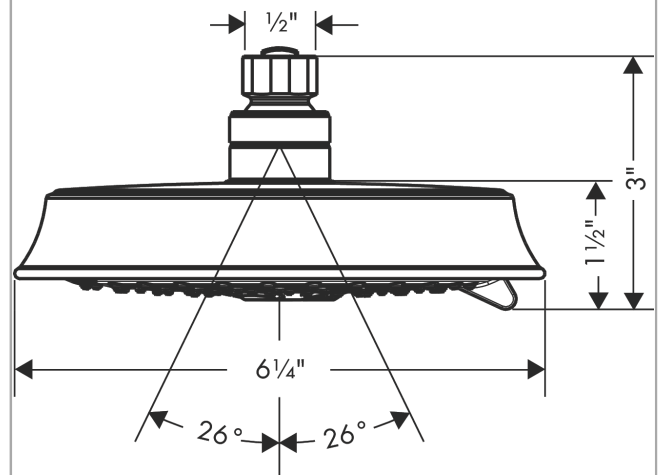

Raindance Classic
Showerhead 150 3-Jet, 1.75 GPM
 Finishes : **chrome** Part no. : **04801000**

Description

Features

- Spray modes: RainAir, BalanceAir, Whirl
- 86 no-clog spray channels
- Flow: 1.75 GPM (6.6 L/Min)
- Fully-finished matching spray face

Item details

List Price

Technology

Compliance

Product image

Scale drawing

Raindance Classic
Showerhead 150 3-Jet, 1.75 GPM
Finishes : **chrome** Part no. : **04801000**

Exploded drawing

Year of production: >07/19

Raindance Classic
Showerhead 150 3-Jet, 1.75 GPM
 Finishes : **chrome** Part no. : **04801000**

Spare parts list

Year of production: >07/19

| Pos. | Description | Part no. | Price | PU |
|-------------|--------------------|-----------------|--------------|-----------|
| 1 | filter packing | 88649000 | - | 1 |