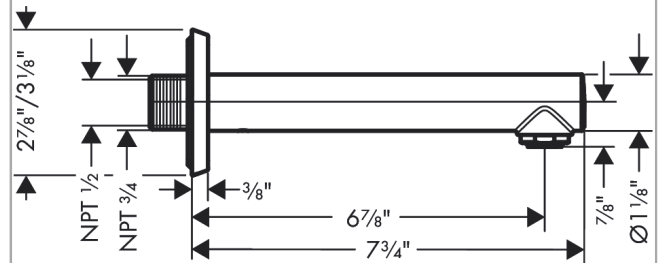

Locarno

Tub Spout

Finishes : **chrome** Part no. : **04814000**

Description

Features

- Solid Brass
- Includes: 1/2" female and 3/4" male adaptor

Item details

Compliance

Product image

Scale drawing

Locarno

Tub Spout

Finishes : **chrome** Part no. : **04814000**

Exploded drawing

Year of production: >02/21

Locarno

Tub Spout

Finishes : **chrome** Part no. : **04814000**

Spare parts list

Year of production: >02/21

Pos.	Description	Part no.	Price	PU
1	O-ring 13x2	98128000	-	1
2	hollow set screw M5x8	92851000	-	1