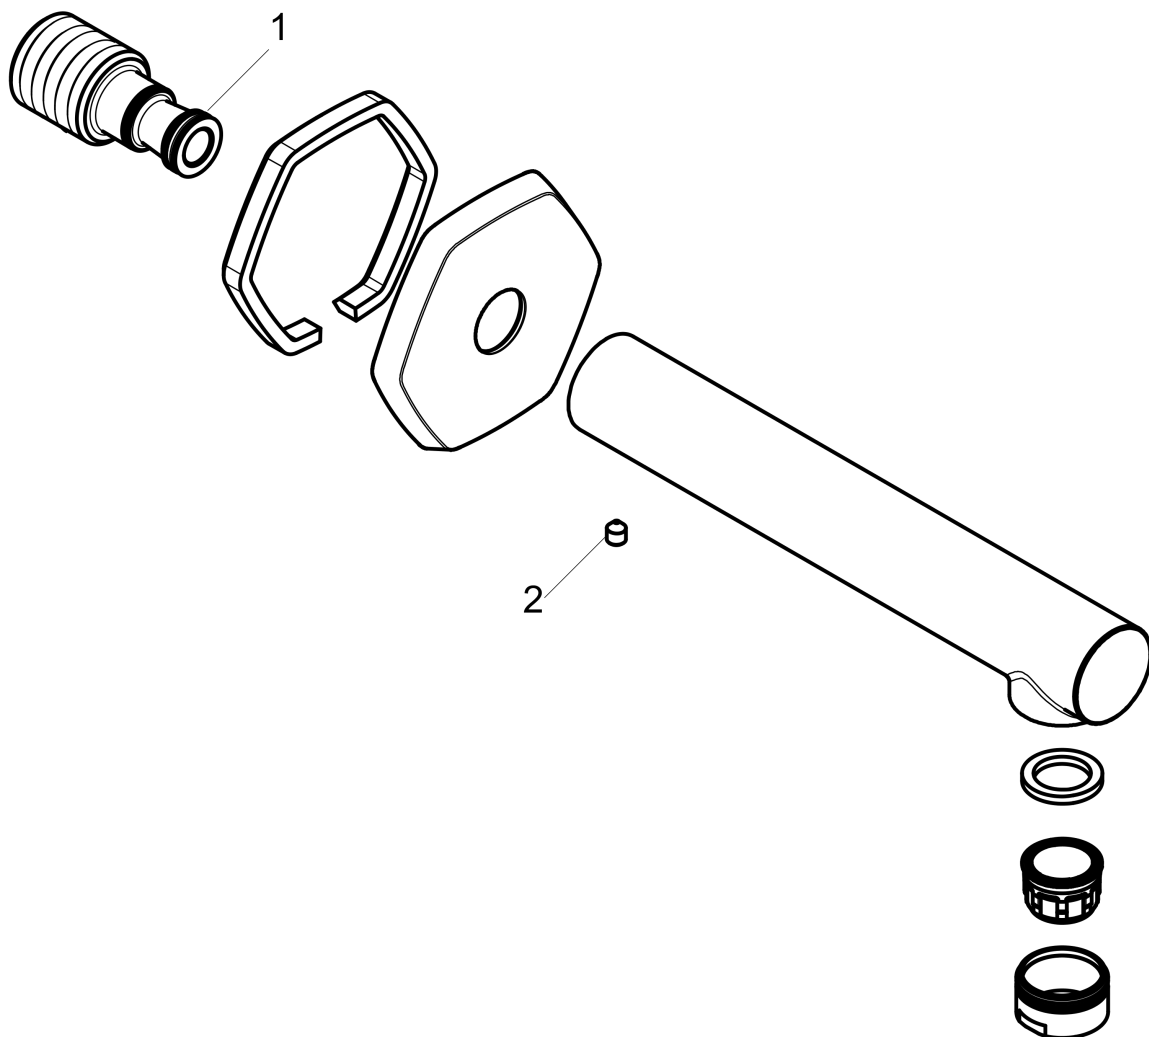

Locarno

Tub Spout

Finishes : **chrome** Part no. : **04814000**

Description

Features

- Solid Brass
- Includes: 1/2" female and 3/4" male adaptor

Item details

Compliance

Product image

Scale drawing

Locarno

Tub Spout

Finishes : **chrome** Part no. : **04814000**

Exploded drawing

Year of production: >02/21

Locarno

Tub Spout

Finishes : **chrome** Part no. : **04814000**

Spare parts list

Year of production: >02/21

Pos.	Description	Part no.	Price	PU
1	O-ring 13x2	98128000	-	1
2	hollow set screw M5x8	92851000	-	1