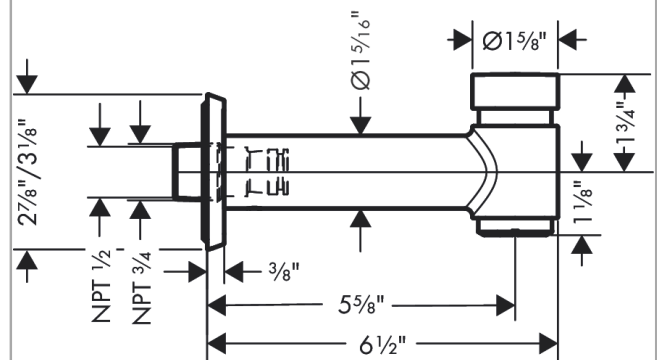

**Locarno**

**Tub Spout with Diverter**

Surface: **chrome** Part no. : **04815000**

**Description**

**Features**

- Solid Brass
- Includes: 1/2" female and 3/4" male adaptor

**Item details**

**Compliance**

**Product image**

**Scale drawing**

**Locarno**  
**Tube Spout with Diverter**  
 Surface: **chrome** Part no. : **04815000**

Exploded drawing

Year of production: >02/21

**Locarno**

**Tub Spout with Diverter**

Surface: **chrome** Part no. : **04815000**

**Spare parts list**

Year of production: >02/21

<b>Pos.</b>	<b>Description</b>	<b>Part no.</b>	<b>Price</b>	<b>PU</b>
1	O-ring 16x2,5	98134000	-	1
2	O-Ring 32x3	98051000	-	1