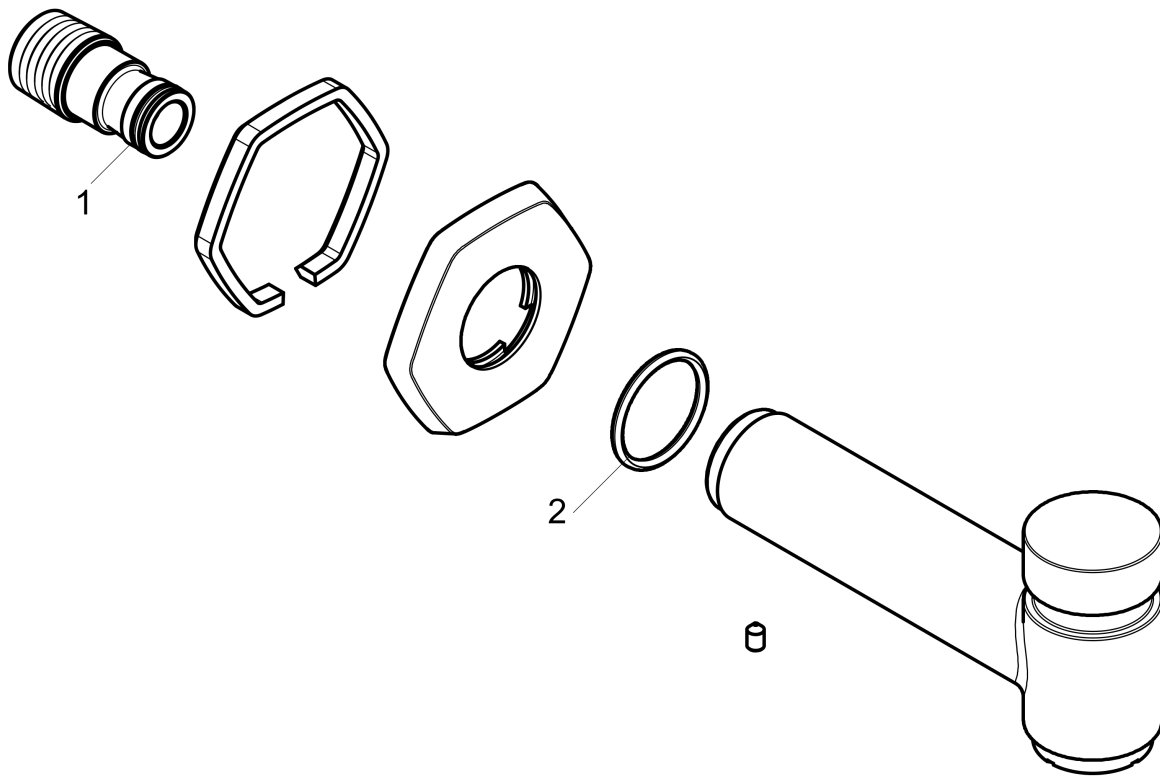

**Locarno**

**Tub Spout with Diverter**

Surface: **chrome** Part no. : **04815000**

**Description**

**Features**

- Solid Brass
- Includes: 1/2" female and 3/4" male adaptor

**Item details**

**Compliance**

**Product image**

**Scale drawing**

**Locarno**  
**Tube Spout with Diverter**  
 Surface: **chrome** Part no. : **04815000**

Exploded drawing

Year of production: >02/21

**Locarno**

**Tub Spout with Diverter**

Surface: **chrome** Part no. : **04815000**

**Spare parts list**

Year of production: >02/21

<b>Pos.</b>	<b>Description</b>	<b>Part no.</b>	<b>Price</b>	<b>PU</b>
1	O-ring 16x2,5	98134000	-	1
2	O-Ring 32x3	98051000	-	1