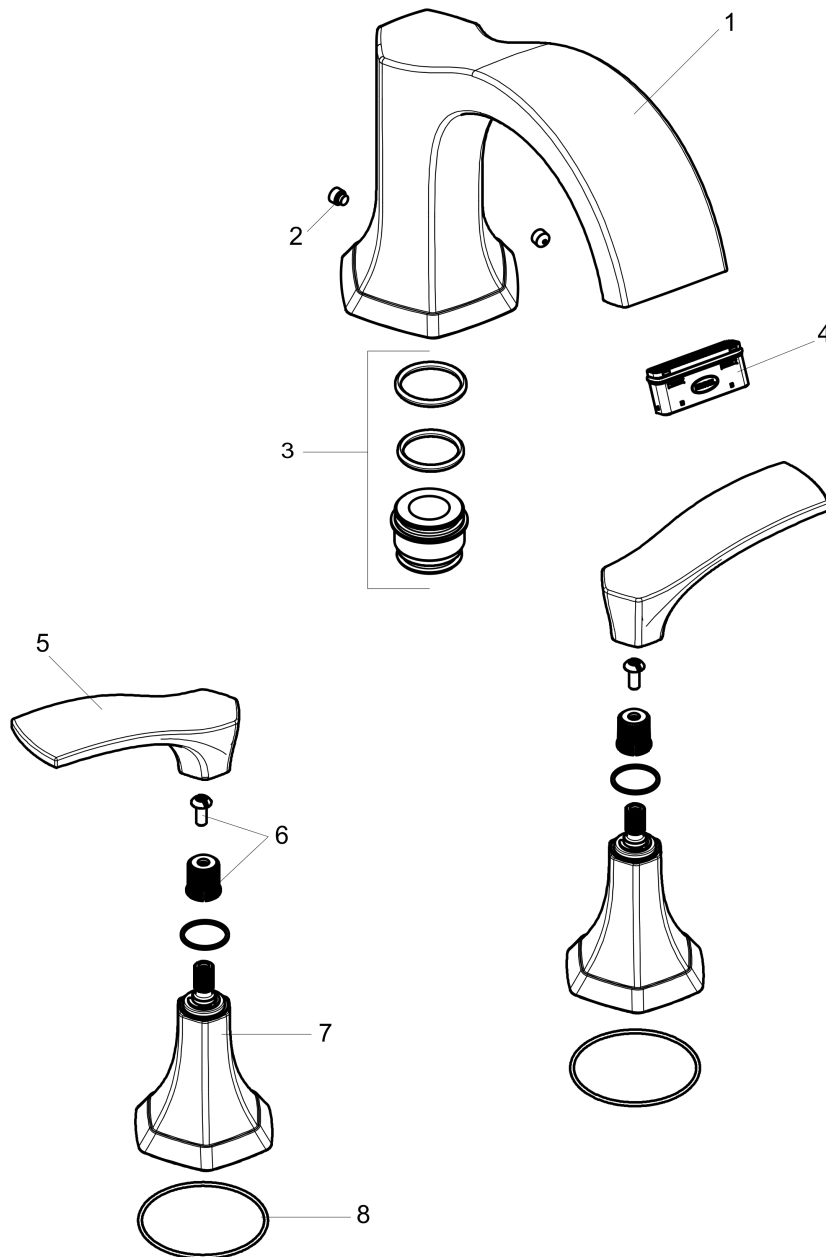

Locarno

3-Hole Roman Tub Set Trim

Surface: **chrome** Part no. : **04816000**

Description

Features

- Flow: 5.81 GPM (22 L/Min)
- 90° ceramic valves

Item details

Compliance

Product image

Scale drawing

Locarno
3-Hole Roman Tub Set Trim
 Surface: **chrome** Part no. : **04816000**

Exploded drawing

Year of production: >02/21

Locarno

3-Hole Roman Tub Set Trim

Surface: **chrome** Part no. : **04816000**

Spare parts list

Year of production: >02/21

Pos.	Description	Part no.	Price	PU
1	spout cpl.	93929000	-	1
2	hollow set screw M6x6	97660000	-	1
3	adapter for spout	88512000	-	1
4	aerator cpl.	93916000	-	1
5	handle	93927000	-	1
6	handle fixing set	98932000	-	1
7	escutcheon for handle	93928000	-	1
8	O-ring 48x1,5	92159000	-	1