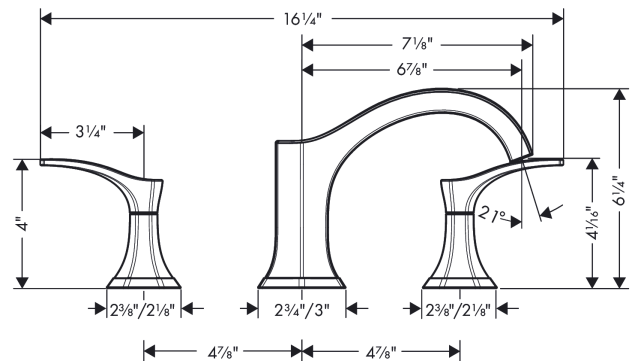

Locarno

3-Hole Roman Tub Set Trim

Surface: **chrome** Part no. : **04816000**

Description

Features

- Flow: 5.81 GPM (22 L/Min)
- 90° ceramic valves

Item details

Compliance

Product image

Scale drawing

Locarno
3-Hole Roman Tub Set Trim
 Surface: **chrome** Part no. : **04816000**

Exploded drawing

Year of production: >02/21

Locarno

3-Hole Roman Tub Set Trim

Surface: **chrome** Part no. : **04816000**

Spare parts list

Year of production: >02/21

Pos.	Description	Part no.	Price	PU
1	spout cpl.	93929000	-	1
2	hollow set screw M6x6	97660000	-	1
3	adapter for spout	88512000	-	1
4	aerator cpl.	93916000	-	1
5	handle	93927000	-	1
6	handle fixing set	98932000	-	1
7	escutcheon for handle	93928000	-	1
8	O-ring 48x1,5	92159000	-	1