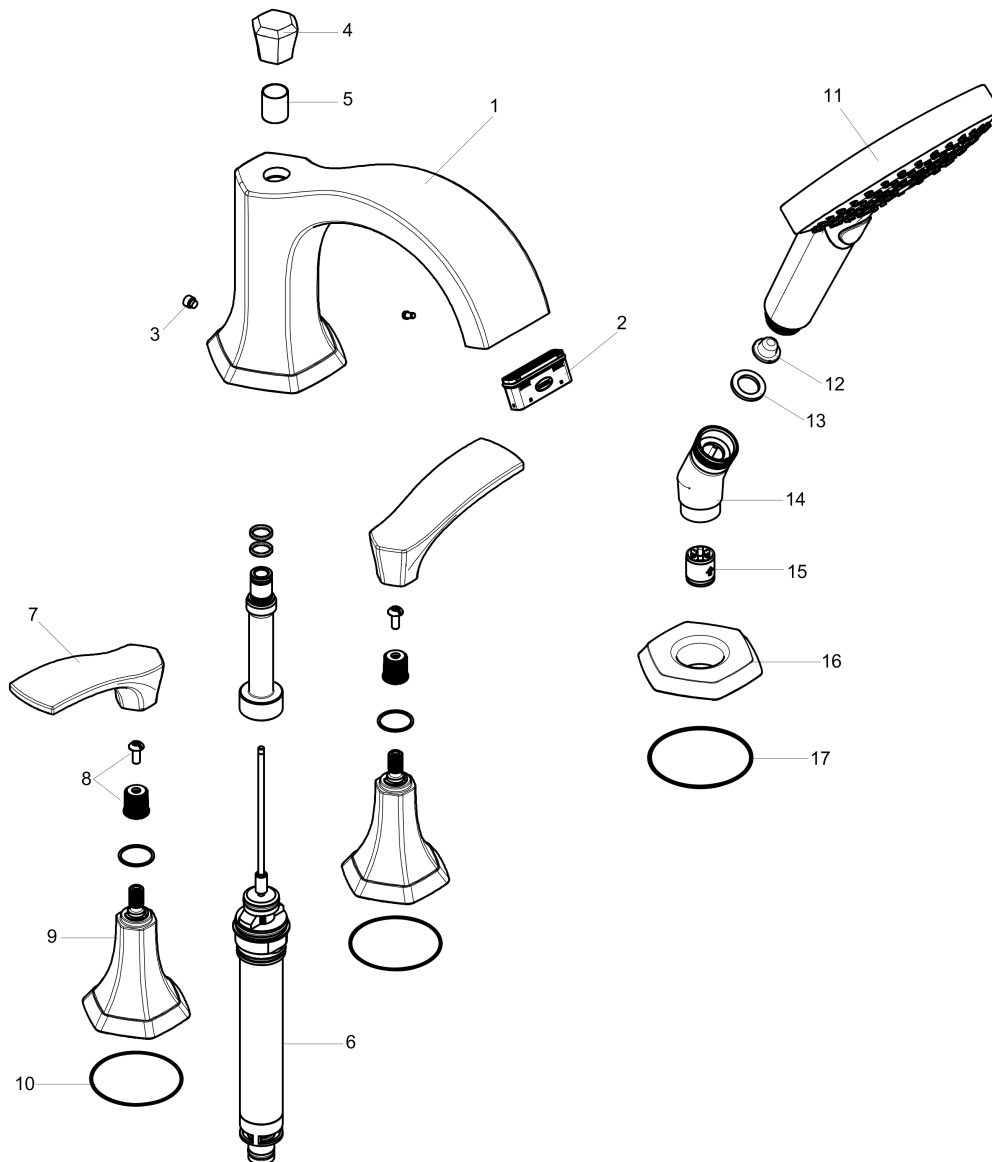

**Locarno**  
**4-Hole Roman Tub Set Trim with 1.75 GPM Handshower**  
 Surface: **chrome** Part no. : **04817000**

Exploded drawing

Year of production: >02/21

**Locarno**

**4-Hole Roman Tub Set Trim with 1.75 GPM Handshower**

Surface: **chrome** Part no. : **04817000**

**Spare parts list**

Year of production: >02/21

Pos.	Description	Part no.	Price	PU
1	spout cpl.	93930000	-	1
2	aerator cpl.	93916000	-	1
3	hollow set screw M6x6	97660000	-	1
4	diverter knob	93931000	-	1
5	sleeve	97738000	-	1
6	selector	93932000	-	1
7	handle	93927000	-	1
8	handle fixing set	98932000	-	1
9	escutcheon for handle	93928000	-	1
10	O-ring 48x1,5	92159000	-	1
11	handshower	26036001	-	1
12	filter	92672000	-	1
13	seal	98058000	-	1
14	shower holder	28071000	-	1
15	set of non return valves DW 15	94074000	-	1
16	escutcheon for shower holder	93933000	-	1
17	O-Ring 54x2	92674000	-	1