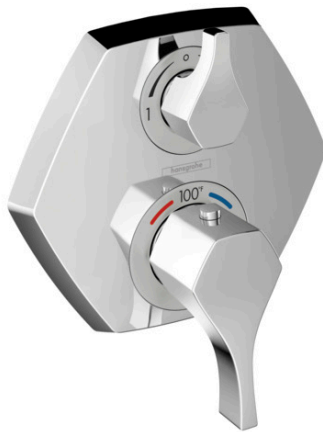

**Locarno**

**Thermostatic Trim with Volume Control**

Surface: **chrome** Part no. : **04821000**

**Description**

**Features**

- Consists of: Thermostatic Trim
- Thermostatic cartridge
- Volume control for 1 outlet
- Flow: 6.0 GPM (22.7 L/Min)
- Optimized for water-efficient shower products
- Anti-scald 100° safety stop
- Mounting Material, Assembly instructions

**Item details**

**Compliance**

**Product image**

**Scale drawing**

**Locarno**

**Thermostatic Trim with Volume Control**

Surface: **chrome** Part no. : **04821000**

**Exploded drawing**

### Thermostatic Trim with Volume Control

Surface: **chrome** Part no. : **04821000**