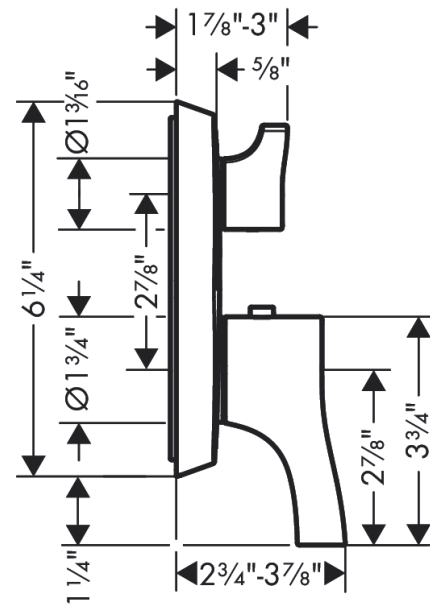

**Locarno**

**Thermostatic Trim with Volume Control**

Surface: **chrome** Part no. : **04821000**

**Description**

**Features**

- Consists of: Thermostatic Trim
- Thermostatic cartridge
- Volume control for 1 outlet
- Flow: 6.0 GPM (22.7 L/Min)
- Optimized for water-efficient shower products
- Anti-scald 100° safety stop
- Mounting Material, Assembly instructions

**Item details**

**Compliance**

**Product image**

**Scale drawing**

**Locarno**

**Thermostatic Trim with Volume Control**

Surface: **chrome** Part no. : **04821000**

**Exploded drawing**

### Thermostatic Trim with Volume Control

Surface: **chrome** Part no. : **04821000**