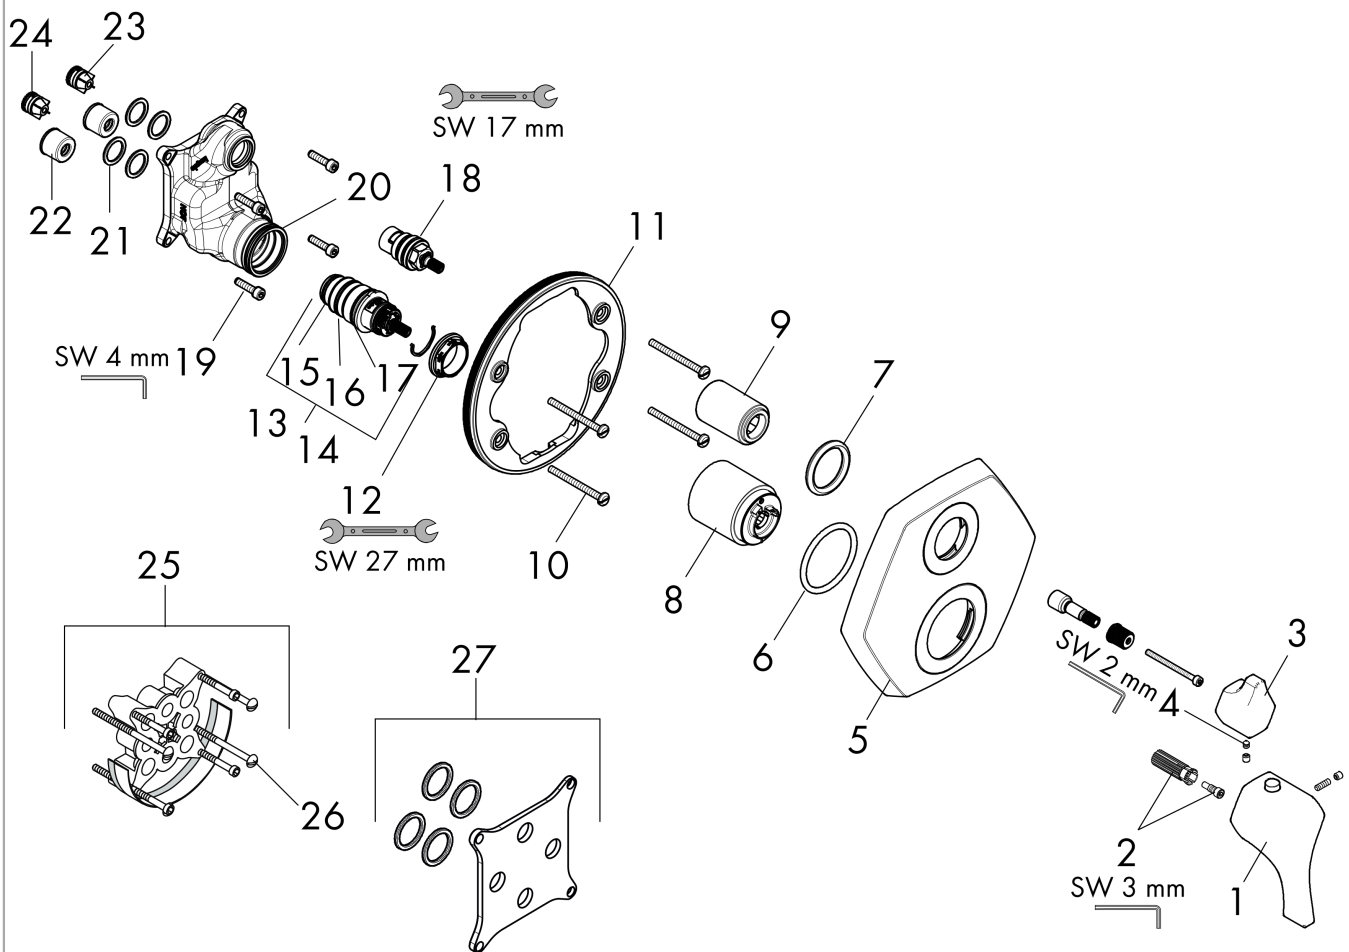

Locarno

Thermostatic Trim with Volume Control

Surface: **chrome** Part no. : **04821000**

Exploded drawing

Year of production: >02/21

Locarno

Thermostatic Trim with Volume Control

Surface: **chrome** Part no. : **04821000**

Spare parts list

Year of production: >02/21

Pos.	Description	Part no.	Price	PU
1	handle for thermostat	93917000	-	1
2	handle fixing set	95843000	-	1
3	handle	93918000	-	1
4	hollow set screw M4x5	92846000	-	1
5	escutcheon	93921000	-	1
6	O-ring 44x4	98471000	-	1
7	O-ring 30x5	98153000	-	1
8	sleeve	92216000	-	1
9	sleeve	96446000	-	1
10	set of fixing screws	96454000	-	1
11	holder for escutcheon	98793000	-	1
12	nut	98913000	-	1
13	thermostat cartridge	98282000	-	1
14	cartridge for exchanged connections	92373000	-	1
15	O-ring 20x1,5	98197000	-	1
16	O-ring 25x1,5	98146000	-	1
17	O-ring 25x2,5	92146000	-	1
18	shut off unit right closing	94009000	-	1
19	set of screws	96525000	-	1
20	O-ring 36x2	98156000	-	1
21	O-ring 16x2	98133000	-	1
22	noise reduction	94073000	-	1
23	set of non return valves DW 15	97350000	-	1
24	non return valve (pressure-resistant up to 2 MPa)	92594000	-	1
25	extension 25 mm	13595000	-	1
26	set of fixing screws	97747000	-	1
27	compensation set 1°	95521000	-	1