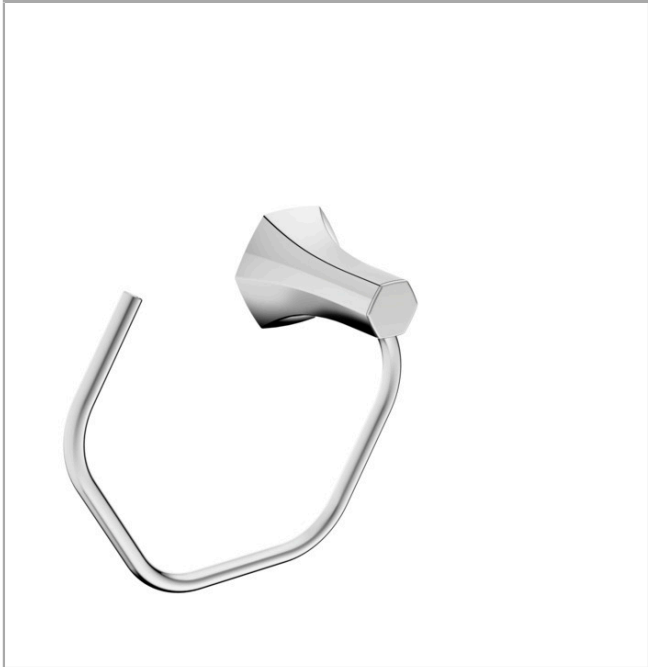

Locarno
Towel Ring
 Surface: **chrome** Part no. : **04836000**

Description

Features

- Wall-mounted
- Metal
- Arms swivel independently
- Concealed fastening

Item details

Product image

Scale drawing