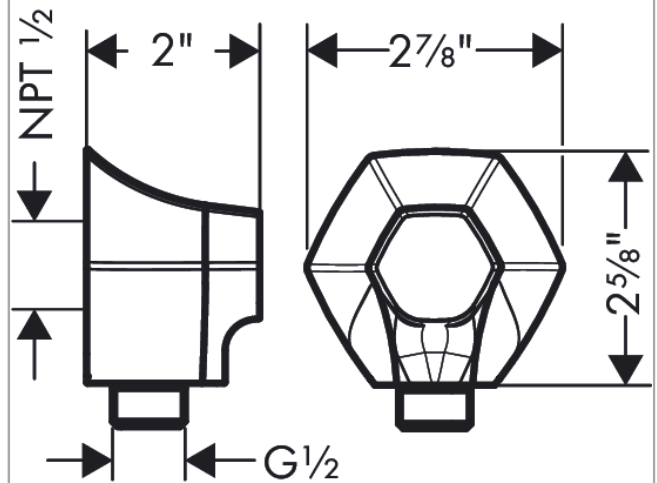

**Locarno**  
**Wall Outlet with Check Valves**  
 Surface: **chrome** Part no. : **04839000**

**Description**

**Features**

- Metal connection angle
- 1/2" NPT

**Item details**

**Compliance**

**Product image**

**Scale drawing**

**Locarno**  
**Wall Outlet with Check Valves**  
 Surface: **chrome** Part no. : **04839000**

Exploded drawing

Year of production: >02/21

**Locarno**

**Wall Outlet with Check Valves**

Surface: **chrome** Part no. : **04839000**

**Spare parts list**

Year of production: >02/21

Pos.	Description	Part no.	Price	PU
1	connection angel	98531001	-	1
2	set of non return valves DW 15	94074000	-	1