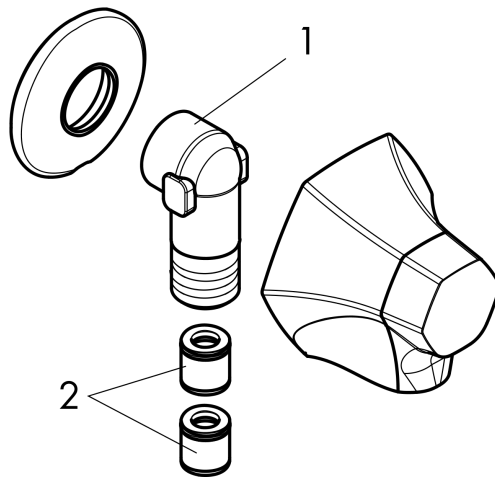

**Locarno**  
**Wall Outlet with Check Valves**  
 Surface: **chrome** Part no. : **04839000**

**Description**

**Features**

- Metal connection angle
- 1/2" NPT

**Item details**

**Compliance**

**Product image**

**Scale drawing**

**Locarno**  
**Wall Outlet with Check Valves**  
 Surface: **chrome** Part no. : **04839000**

Exploded drawing

Year of production: >02/21

**Locarno**

**Wall Outlet with Check Valves**

Surface: **chrome** Part no. : **04839000**

**Spare parts list**

Year of production: >02/21

Pos.	Description	Part no.	Price	PU
1	connection angel	98531001	-	1
2	set of non return valves DW 15	94074000	-	1