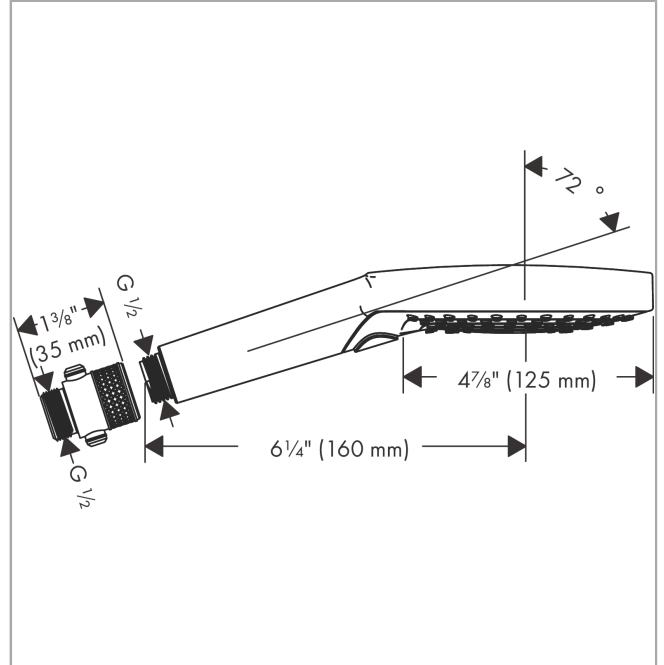

Raindance Select S
Handshower 120 3-Jet Powder Rain ADA, 1.75 GPM
 Surface: **chrome** Part no. : **04903000**

Description

Features

- Consists of: hand shower, None Positive Shut Off Diverter CH
- Shower head size: 120 mm
- Spray modes hand shower: PowderRain, Rain, Whirl
- Flow: 1.75 GPM (6.6 L/Min)

Item details

Technology

Compliance

Product image

Scale drawing

Raindance Select S
Handshower 120 3-Jet Powder Rain ADA, 1.75 GPM
 Surface: **chrome** Part no. : **04903000**

Exploded drawing

Year of production: >01/22

Raindance Select S
Handshower 120 3-Jet Powder Rain ADA, 1.75 GPM
 Surface: **chrome** Part no. : **04903000**

Spare parts list

Year of production: >01/22

Pos.	Description	Part no.	Price	PU
1	handshower	26036001	-	1
2	filter	92672000	-	1
3	seal	98058000	-	1
4	shower hose 1,60 m	28276003	-	1