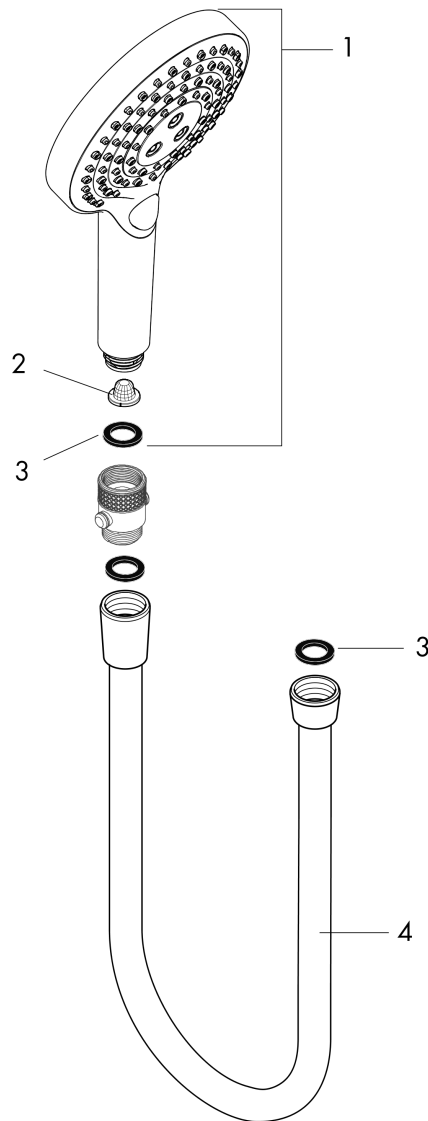

Raindance Select S
Handshower 120 3-Jet Powder Rain ADA, 1.75 GPM
 Surface: **chrome** Part no. : **04903000**

Description

Features

- Consists of: hand shower, None Positive Shut Off Diverter CH
- Shower head size: 120 mm
- Spray modes hand shower: PowderRain, Rain, Whirl
- Flow: 1.75 GPM (6.6 L/Min)

Item details

Technology

Compliance

Product image

Scale drawing

Raindance Select S
Handshower 120 3-Jet Powder Rain ADA, 1.75 GPM
 Surface: **chrome** Part no. : **04903000**

Exploded drawing

Year of production: >01/22

Raindance Select S
Handshower 120 3-Jet Powder Rain ADA, 1.75 GPM
 Surface: **chrome** Part no. : **04903000**

Spare parts list

Year of production: >01/22

Pos.	Description	Part no.	Price	PU
1	handshower	26036001	-	1
2	filter	92672000	-	1
3	seal	98058000	-	1
4	shower hose 1,60 m	28276003	-	1