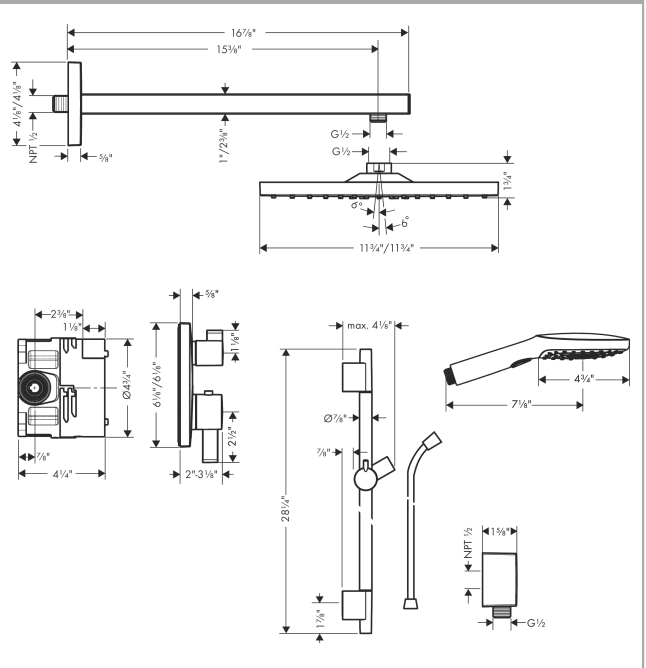

Raindance E

Thermostatic Showerhead/Wallbar Set with Rough, 2.0 GPM

Surface: **chrome** Part no. : **04914000**

Description

Features

- Consists of: Showerhead, hand shower, Wallbar, Showerarm, Thermostatic Trim, Rough, Wall Outlet, Handshower hose
- Shower head size: 300 x 300 mm
- Spray modes overhead shower: Rain
- Spray modes hand shower: RainAir, Rain, Whirl
- Flow: 2.0 GPM (7.6 L/Min)
- Profile stand pipe: round
- Pivot connector prevents hose from tangling
- Use of outlets: Volume control and diverter for 2 outlets
- Slider: hand shower holder of plastic

Item details

Technology

Compliance

Product image

Scale drawing

Raindance E
Thermostatic Showerhead/Wallbar Set with Rough, 2.0 GPM
 Surface: **chrome** Part no. : **04914000**

Exploded drawing

Year of production: >08/20

Raindance E
Thermostatic Showerhead/Wallbar Set with Rough, 2.0 GPM
 Surface: **chrome** Part no. : **04914000**

Spare parts list

Year of production: >08/20

Pos.	Description	Part no.	Price	PU
1	base body	01850181	-	1
2	Finish set	15714001	-	1
3	showerhead cpl.	26239001	-	1
4	handshower	04528000	-	1
5	shower arm	04731000	-	1
6	wall bar cpl.	28632000	-	1
7	-	26455001	-	1