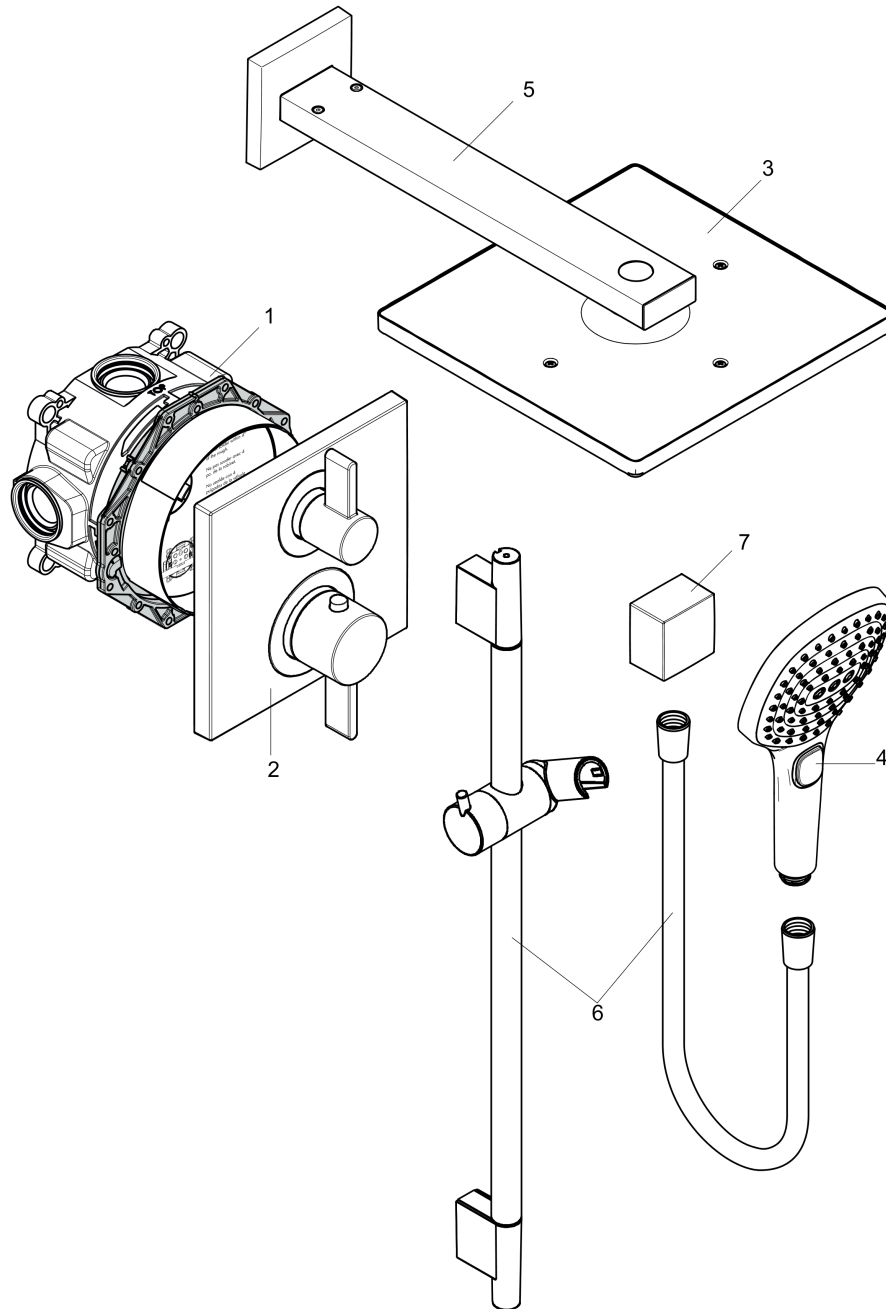

Raindance E

Thermostatic Showerhead/Wallbar Set with Rough, 2.0 GPM

Surface: **chrome** Part no. : **04914000**

Description

Features

- Consists of: Showerhead, hand shower, Wallbar, Showerarm, Thermostatic Trim, Rough, Wall Outlet, Handshower hose
- Shower head size: 300 x 300 mm
- Spray modes overhead shower: Rain
- Spray modes hand shower: RainAir, Rain, Whirl
- Flow: 2.0 GPM (7.6 L/Min)
- Profile stand pipe: round
- Pivot connector prevents hose from tangling
- Use of outlets: Volume control and diverter for 2 outlets
- Slider: hand shower holder of plastic

Item details

Technology

Compliance

Product image

Scale drawing

Raindance E
Thermostatic Showerhead/Wallbar Set with Rough, 2.0 GPM
 Surface: **chrome** Part no. : **04914000**

Exploded drawing

Year of production: >08/20

Raindance E
Thermostatic Showerhead/Wallbar Set with Rough, 2.0 GPM
 Surface: **chrome** Part no. : **04914000**

Spare parts list

Year of production: >08/20

Pos.	Description	Part no.	Price	PU
1	base body	01850181	-	1
2	Finish set	15714001	-	1
3	showerhead cpl.	26239001	-	1
4	handshower	04528000	-	1
5	shower arm	04731000	-	1
6	wall bar cpl.	28632000	-	1
7	-	26455001	-	1