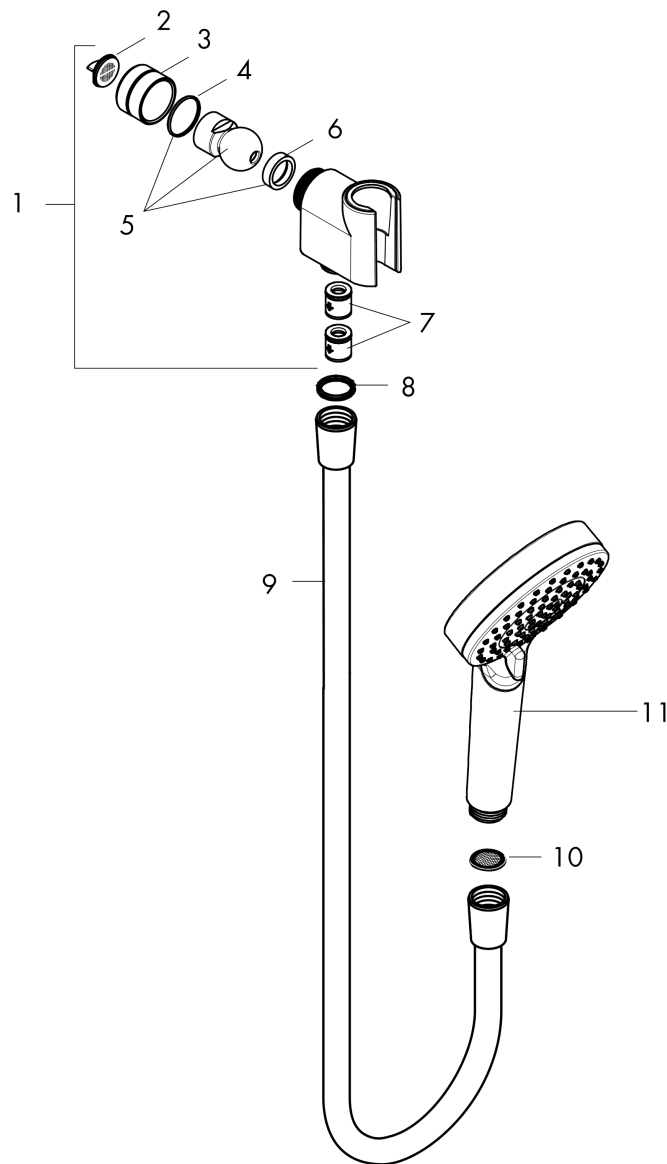

Vernis Blend
Handshower Set 100 Vario-Jet, 1.75 GPM
 Surface: **chrome** Part no. : **04950000**

Description

Features

- Consists of: Handshower, Handshower hose, Porter unit
- Integrated support function
- Spray modes: Rain, IntenseRain
- Flow: 1.75 GPM (6.6 L/Min)
- Pivot connector prevents hose from tangling
- 26° adjustment
- Wall supports made of plastic
- Rinseable screen seal

Item details

Technology

Compliance

Product image

Scale drawing

Vernis Blend
Handshower Set 100 Vario-Jet, 1.75 GPM
Surface: chrome Part no. : 04950000

Exploded drawing

Year of production: >06/22

Vernis Blend
Handshower Set 100 Vario-Jet, 1.75 GPM
 Surface: **chrome** Part no. : **04950000**

Spare parts list

Year of production: >06/22

Pos.	Description	Part no.	Price	PU
1	support	04580000	-	1
2	filter packing	88649000	-	1
3	nut	97958000	-	1
4	lever collar	97536000	-	1
5	ball joint	97331000	-	1
6	seal	97606000	-	1
7	set of non return valves DW 15	94074000	-	1
8	seal	98058000	-	1
9	shower hose 1,60 m	28276003	-	1
10	filter packing	94246000	-	1
11	handshower	26340001	-	1