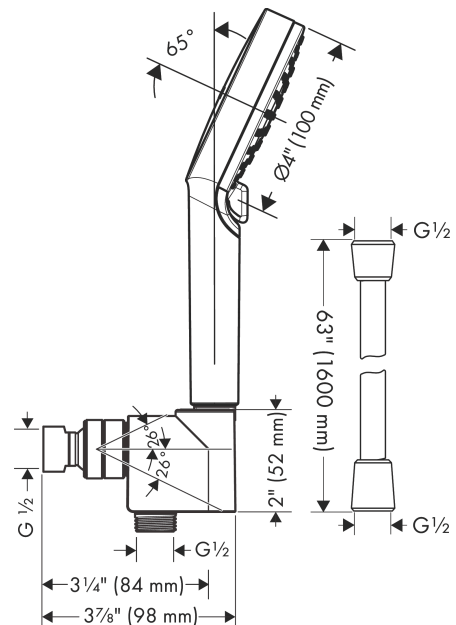

Vernis Blend
Handshower Set 100 Vario-Jet, 1.75 GPM
 Surface: **chrome** Part no. : **04950000**

Description

Features

- Consists of: Handshower, Handshower hose, Porter unit
- Integrated support function
- Spray modes: Rain, IntenseRain
- Flow: 1.75 GPM (6.6 L/Min)
- Pivot connector prevents hose from tangling
- 26° adjustment
- Wall supports made of plastic
- Rinseable screen seal

Item details

Technology

Compliance

Product image

Scale drawing

Vernis Blend
Handshower Set 100 Vario-Jet, 1.75 GPM
Surface: chrome Part no. : 04950000

Exploded drawing

Year of production: >06/22

Vernis Blend
Handshower Set 100 Vario-Jet, 1.75 GPM
 Surface: **chrome** Part no. : **04950000**

Spare parts list

Year of production: >06/22

Pos.	Description	Part no.	Price	PU
1	support	04580000	-	1
2	filter packing	88649000	-	1
3	nut	97958000	-	1
4	lever collar	97536000	-	1
5	ball joint	97331000	-	1
6	seal	97606000	-	1
7	set of non return valves DW 15	94074000	-	1
8	seal	98058000	-	1
9	shower hose 1,60 m	28276003	-	1
10	filter packing	94246000	-	1
11	handshower	26340001	-	1