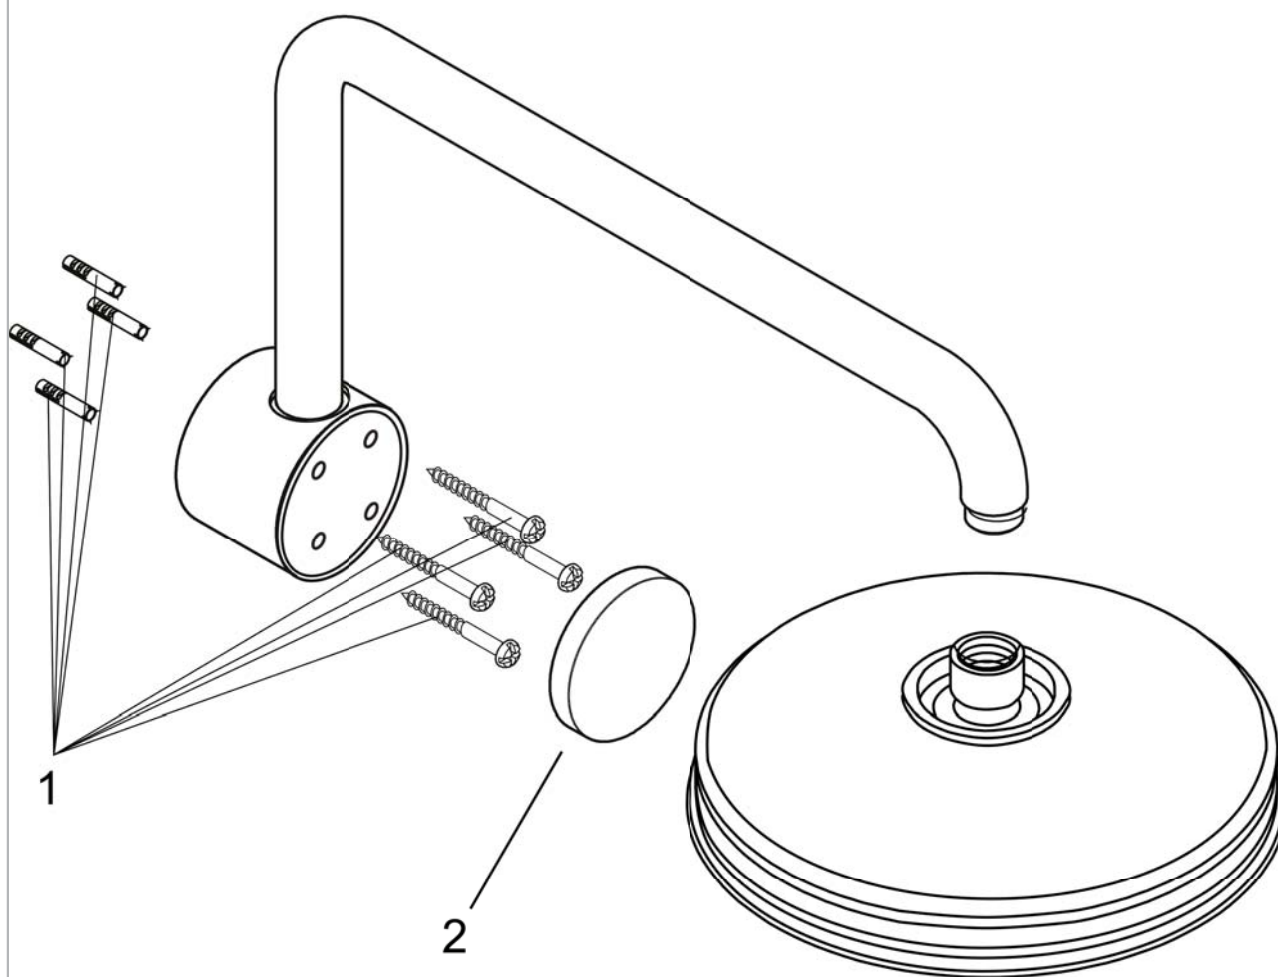

**Raindance  
Showerarm**

Finishes : **brushed nickel** Part no. : **06476820**

**Description**

**Features**

- Brass
- 1/2" NPT
- mounting plate, Escutcheon

**Item details**

**Compliance**

**Product image**

**Scale drawing**

**Raindance  
Showerarm**

Finishes : **brushed nickel**    Part no. : **06476820**

**Exploded drawing**

Year of production: >11/06

**Raindance  
Showerarm**

Finishes : **brushed nickel**    Part no. : **06476820**

**Spare parts list**

Year of production: **>11/06**

<b>Pos.</b>	<b>Description</b>	<b>Part no.</b>	<b>Price</b>	<b>PU</b>
1	mounting set	98689000	-	1
2	cover	98690000	-	1