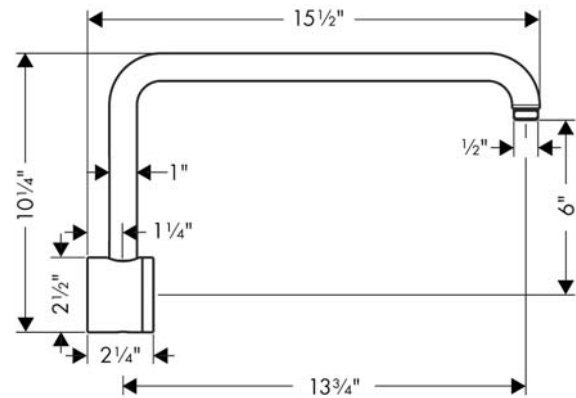

**Raindance  
Showerarm**

Finishes : **brushed nickel** Part no. : **06476820**

**Description**

**Features**

- Brass
- 1/2" NPT
- mounting plate, Escutcheon

**Item details**

**Compliance**

**Product image**

**Scale drawing**

**Raindance  
Showerarm**

Finishes : **brushed nickel**    Part no. : **06476820**

**Exploded drawing**

Year of production: >11/06

**Raindance  
Showerarm**

Finishes : **brushed nickel**    Part no. : **06476820**

**Spare parts list**

Year of production: **>11/06**

<b>Pos.</b>	<b>Description</b>	<b>Part no.</b>	<b>Price</b>	<b>PU</b>
1	mounting set	98689000	-	1
2	cover	98690000	-	1