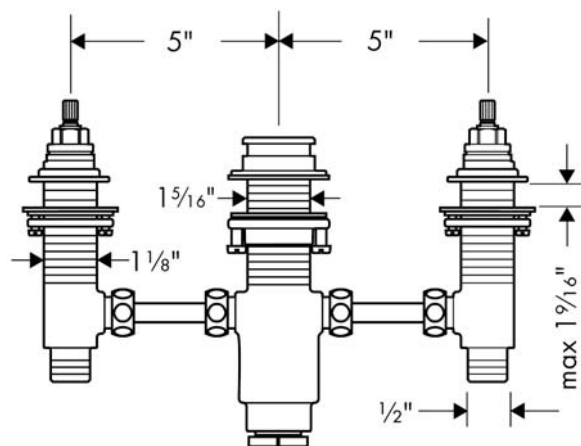

**Rough, 3-Hole Roman Tub Set**  
 Finishes : n.a. Part no. : 06607000

**Description**

**Features**

- 1/2" NPT
- 90° ceramic valves

**Item details**

**Compliance**

**Product image**

**Scale drawing**

**Rough, 3-Hole Roman Tub Set**  
 Finishes : n.a. Part no. : **06607000**

**Spare parts list**

Year of production: >02/02

Pos.	Description	Part no.	Price	PU
1	shut off unit right closing	94009000	-	1
2	shut off unit left closing	94008000	-	1
3	valve	88503000	-	1
4	fixing set for shut off unit	96078000	-	1
5	fixing set for 4 hole bath mixer spout	96080000	-	1
6	squeezing connection	88513000	-	1