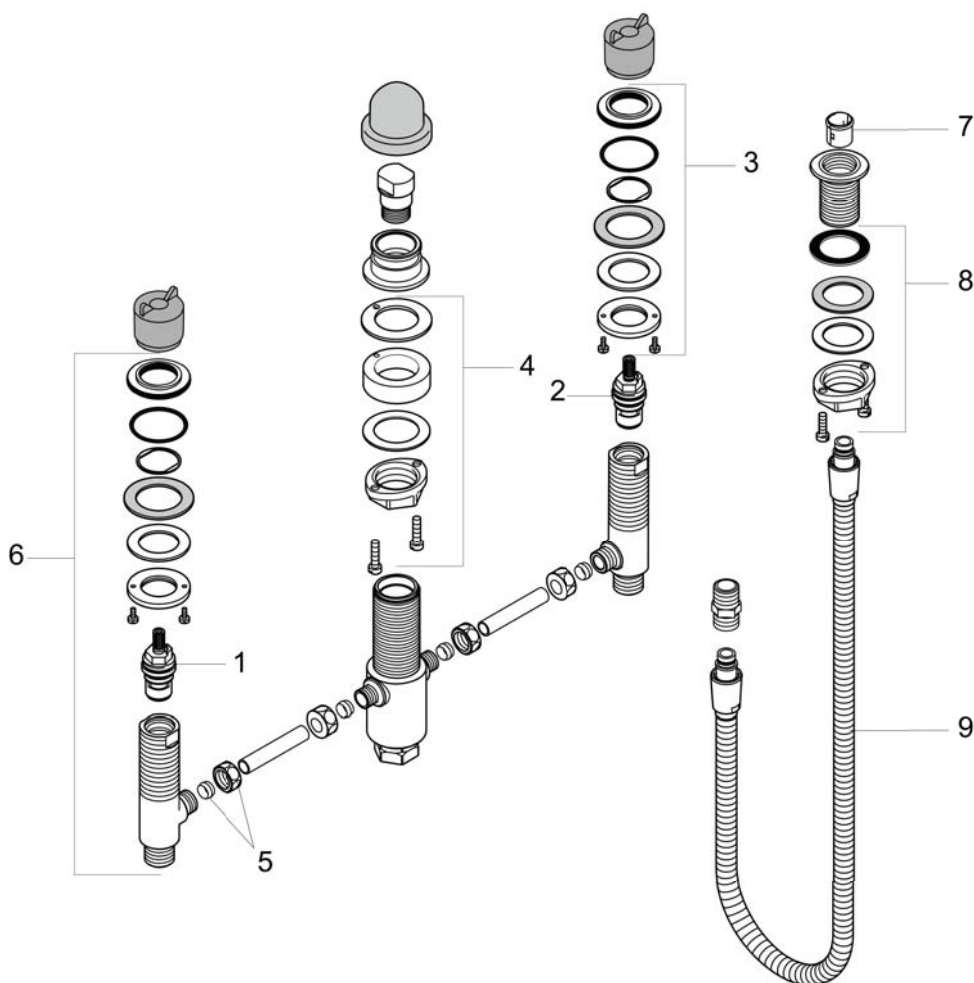

Rough, 4-Hole Roman Tub Set
 Finishes : n.a. Part no. : 06646000

Description

Features

- 1/2" NPT
- 90° ceramic valves

Item details

Compliance

Product image

Scale drawing

Rough, 4-Hole Roman Tub Set
 Finishes : n.a. Part no. : 06646000

Exploded drawing

Year of production: >10/03

Rough, 4-Hole Roman Tub Set
 Finishes : n.a. Part no. : **06646000**

Spare parts list

Year of production: >10/03

Pos.	Description	Part no.	Price	PU
1	shut off unit right closing	94009000	-	1
2	shut off unit left closing	94008000	-	1
3	fixing set for shut off unit	88540000	-	1
4	fixing set for 4 hole bath mixer spout	96080000	-	1
5	squeezing connection	88513000	-	1
6	fixing set for shut off unit	96078000	-	1
7	insert for shower holder	96942000	-	1
8	fixing set (Ø 32)	13961000	-	1
9	shower hose	97161000	-	1