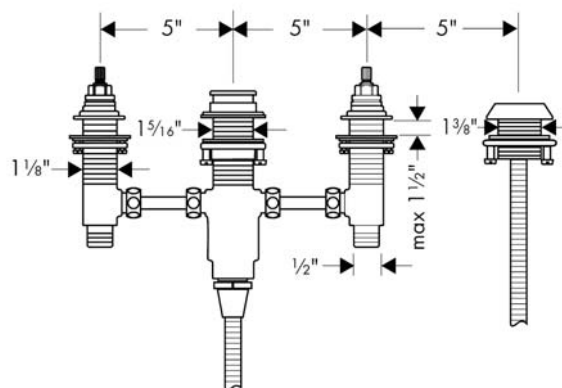

Rough, 4-Hole Roman Tub Set
 Finishes : n.a. Part no. : 06646000

Description

Features

- 1/2" NPT
- 90° ceramic valves

Item details

Compliance

Product image

Scale drawing

Rough, 4-Hole Roman Tub Set
 Finishes : n.a. Part no. : 06646000

Exploded drawing

Year of production: >10/03

Rough, 4-Hole Roman Tub Set
 Finishes : n.a. Part no. : **06646000**

Spare parts list

Year of production: >10/03

Pos.	Description	Part no.	Price	PU
1	shut off unit right closing	94009000	-	1
2	shut off unit left closing	94008000	-	1
3	fixing set for shut off unit	88540000	-	1
4	fixing set for 4 hole bath mixer spout	96080000	-	1
5	squeezing connection	88513000	-	1
6	fixing set for shut off unit	96078000	-	1
7	insert for shower holder	96942000	-	1
8	fixing set (Ø 32)	13961000	-	1
9	shower hose	97161000	-	1