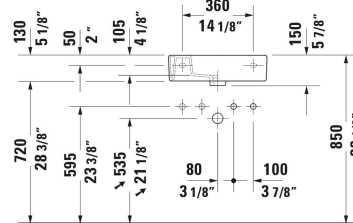

Vero Wall Mounted Sink # 0703500000 / 0703500008 / 0703500009

| < 19 5/8 " > |

Wall Mounted Sink	Dimension	Weight	Order number
Rectangular, Includes faucet deck: Yes, Overflow: Yes, Underside glazed, Back side glazed: No, 19 5/8 ", cUPC listed: Yes			
Colors			
00 White			
Variant			
● ● White High Gloss, Number of basins: 1 Middle, Number of pre-marked faucet holes: 2	19 5/8 "x5 7/8 "	21.826 lb	0703500000
● White High Gloss, Number of basins: 1 Middle, Number of faucet holes: 1 Right	19 5/8 "x5 7/8 "	21.826 lb	0703500008
● White High Gloss, Number of basins: 1 Middle, Number of faucet holes: 1 Left	19 5/8 "x5 7/8 "	21.826 lb	0703500009
Infobox			
Space-saving siphon is recommended in conjunction with vanity unit			
Spare parts			
P-Trap White, Connection dimensions: 1 1/4"	14 1/8 x 15 3/8 "	0.82 lb	005076

All drawings contain the necessary measurements which are subject to standard tolerances. They are stated in inch & mm and are non-binding. Exact measurements, in particular for customized installation scenarios, can only be taken from the finished ceramic piece.