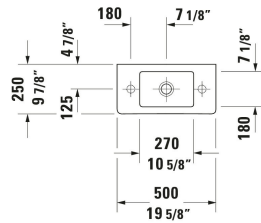

Vero Wall Mounted Sink # 0703500000 / 0703500008 / 0703500009

| < 19 5/8 " > |

Wall Mounted Sink	Dimension	Weight	Order number
Rectangular, Includes faucet deck: Yes, Overflow: Yes, Underside glazed, Back side glazed: No, 19 5/8 ", cUPC listed: Yes			
Colors			
00 White			
Variant			
● ● White High Gloss, Number of basins: 1 Middle, Number of pre-marked faucet holes: 2	19 5/8 "x5 7/8 "	21.826 lb	0703500000
● White High Gloss, Number of basins: 1 Middle, Number of faucet holes: 1 Right	19 5/8 "x5 7/8 "	21.826 lb	0703500008
● White High Gloss, Number of basins: 1 Middle, Number of faucet holes: 1 Left	19 5/8 "x5 7/8 "	21.826 lb	0703500009
Infobox			
Space-saving siphon is recommended in conjunction with vanity unit			
Spare parts			
P-Trap White, Connection dimensions: 1 1/4"	14 1/8 x 15 3/8 "	0.82 lb	005076

All drawings contain the necessary measurements which are subject to standard tolerances. They are stated in inch & mm and are non-binding. Exact measurements, in particular for customized installation scenarios, can only be taken from the finished ceramic piece.