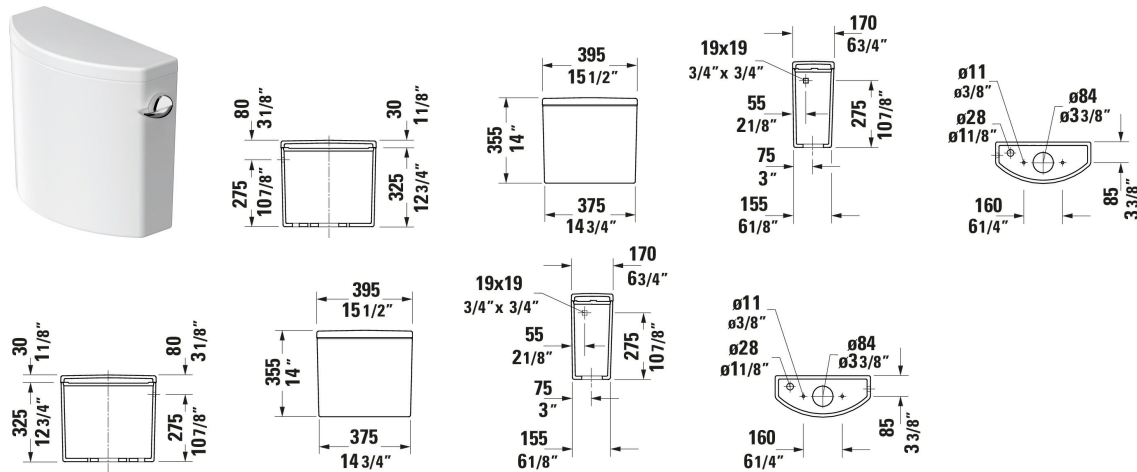

Duravit No.1 Toilet Tank PRO Series # 09502000U3 / 09502000U4

| < 6 3/4 " > |

Toilet Tank PRO Series	Dimension	Weight	Order number
, ADA: Yes, cUPC listed: Yes			
Colors			
00 White			
Variant			
White, Flush water quantity: 1.28 gal, WaterSense: Yes	6 3/4 "x14 "	28.660 lb	09502000U3
White, Flush water quantity: 1.28 gal, WaterSense: Yes	6 3/4 "x14 "	28.660 lb	09502000U4
Suitable products			
Toilet Bowl PRO Series Flush water quantity: 1.28/1.28 gal, Siphonic, Flushing rim: Open, Outlet vertical, WaterSense: Yes, ADA: Yes, cUPC listed: Yes, cC/IAPMO®: Yes, 14 x 21 5/8 "			203401

All drawings contain the necessary measurements which are subject to standard tolerances. They are stated in inch & mm and are non-binding. Exact measurements, in particular for customized installation scenarios, can only be taken from the finished ceramic piece.