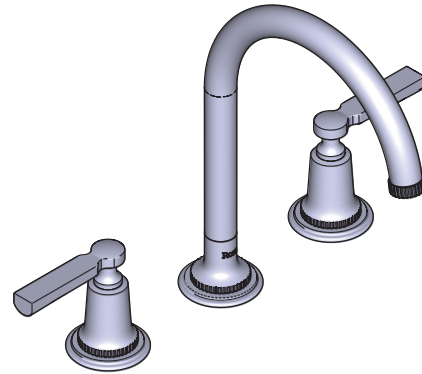

DESCRIPTION

- 3/8" speedway compression
- Push drain included with faucet

FLOW

- 1.2 GPM/4.5 LPM at 60 PSI

STANDARDS

- ASME A112.18.1 / CSA B125.1
- NSF 61/9 & 372: Q ≤ 1
- ADA
- CEC

WARRANTY

- Most products or parts carry "Limited Warranties" against manufacturing defects. For US customers please visit houseofrohl.com/support and for Canadian customers please visit houseofrohl.ca/support for complete product and finish warranty.

SPECIFICATIONS

APADANA™

Widespread Lavatory Faucet With C-Spout

MODELS: AD08D3LR

For warranty or additional information, contact:

U.S.A.
houseofrohl.com/support
 1-800-777-9762

QUEBEC / MARITIMES / WESTERN CANADA
 QUÉBEC / MARITIMES / OUEST CANADIEN
 QUEBEC / MARITIMOS / CANADA OCCIDENTAL
houseofrohl.ca/support
 1-866-473-8442

SPÉCIFICATIONS

APADANA^{MC}

Robinet de Lavabo 8" avec bec en C

MODÈLES : AD08D3LR

Si vous souhaitez obtenir de l'information supplémentaire à propos de la garantie ou de tout autre élément, communiquez avec :