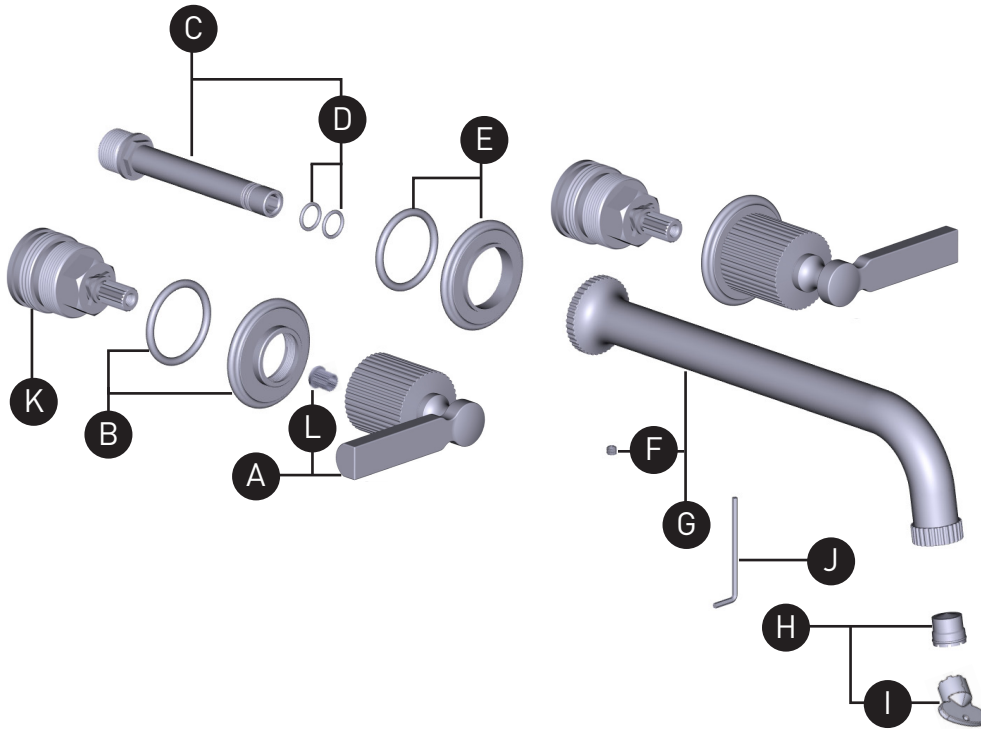

ORDER BY PART NUMBER

ILLUSTRATED PARTS

TAD06W3LM
APADANA™

Wall Mount Tub Filler Trim

ID	Kit Number
*A	220378
*B	221694
C	219828
D	219829
*E	221693
F	152-040
*G	220375
H	220385
I	500-033
J	505-025
K	7332
L	306-266

*Specify finish when ordering.

For warranty or additional information, contact:

U.S.A.
houseofrohl.com/support
1-800-777-9762

QUEBEC / MARITIMES / WESTERN CANADA
QUÉBEC / MARITIMES / OUEST CANADIEN
QUEBEC / MARITIMOS / CANADA OCCIDENTAL
houseofrohl.ca/support
1-866-473-8442

ONTARIO
houseofrohl.ca/support
1-800-287-5354

Riobel

PERRIN & ROWE
LONDON

victoria ⊕ albert®

ROHL

Schaub

EMTEK.