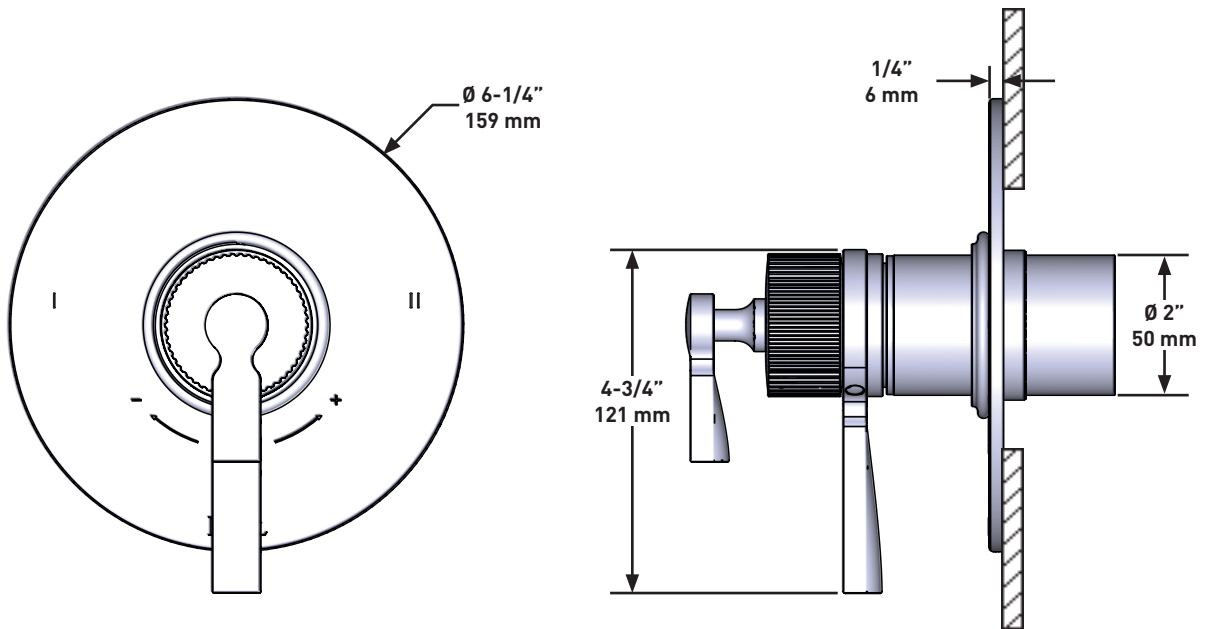

For warranty or additional information, contact:

U.S.A.
houseofrohl.com/support
1-800-777-9762

QUEBEC / MARITIMES / WESTERN CANADA
QUÉBEC / MARITIMES / OUEST CANADIEN
QUEBEC / MARITIMOS / CANADA OCCIDENTAL
houseofrohl.ca/support
1-866-473-8442

ONTARIO
houseofrohl.ca/support
1-800-287-5354