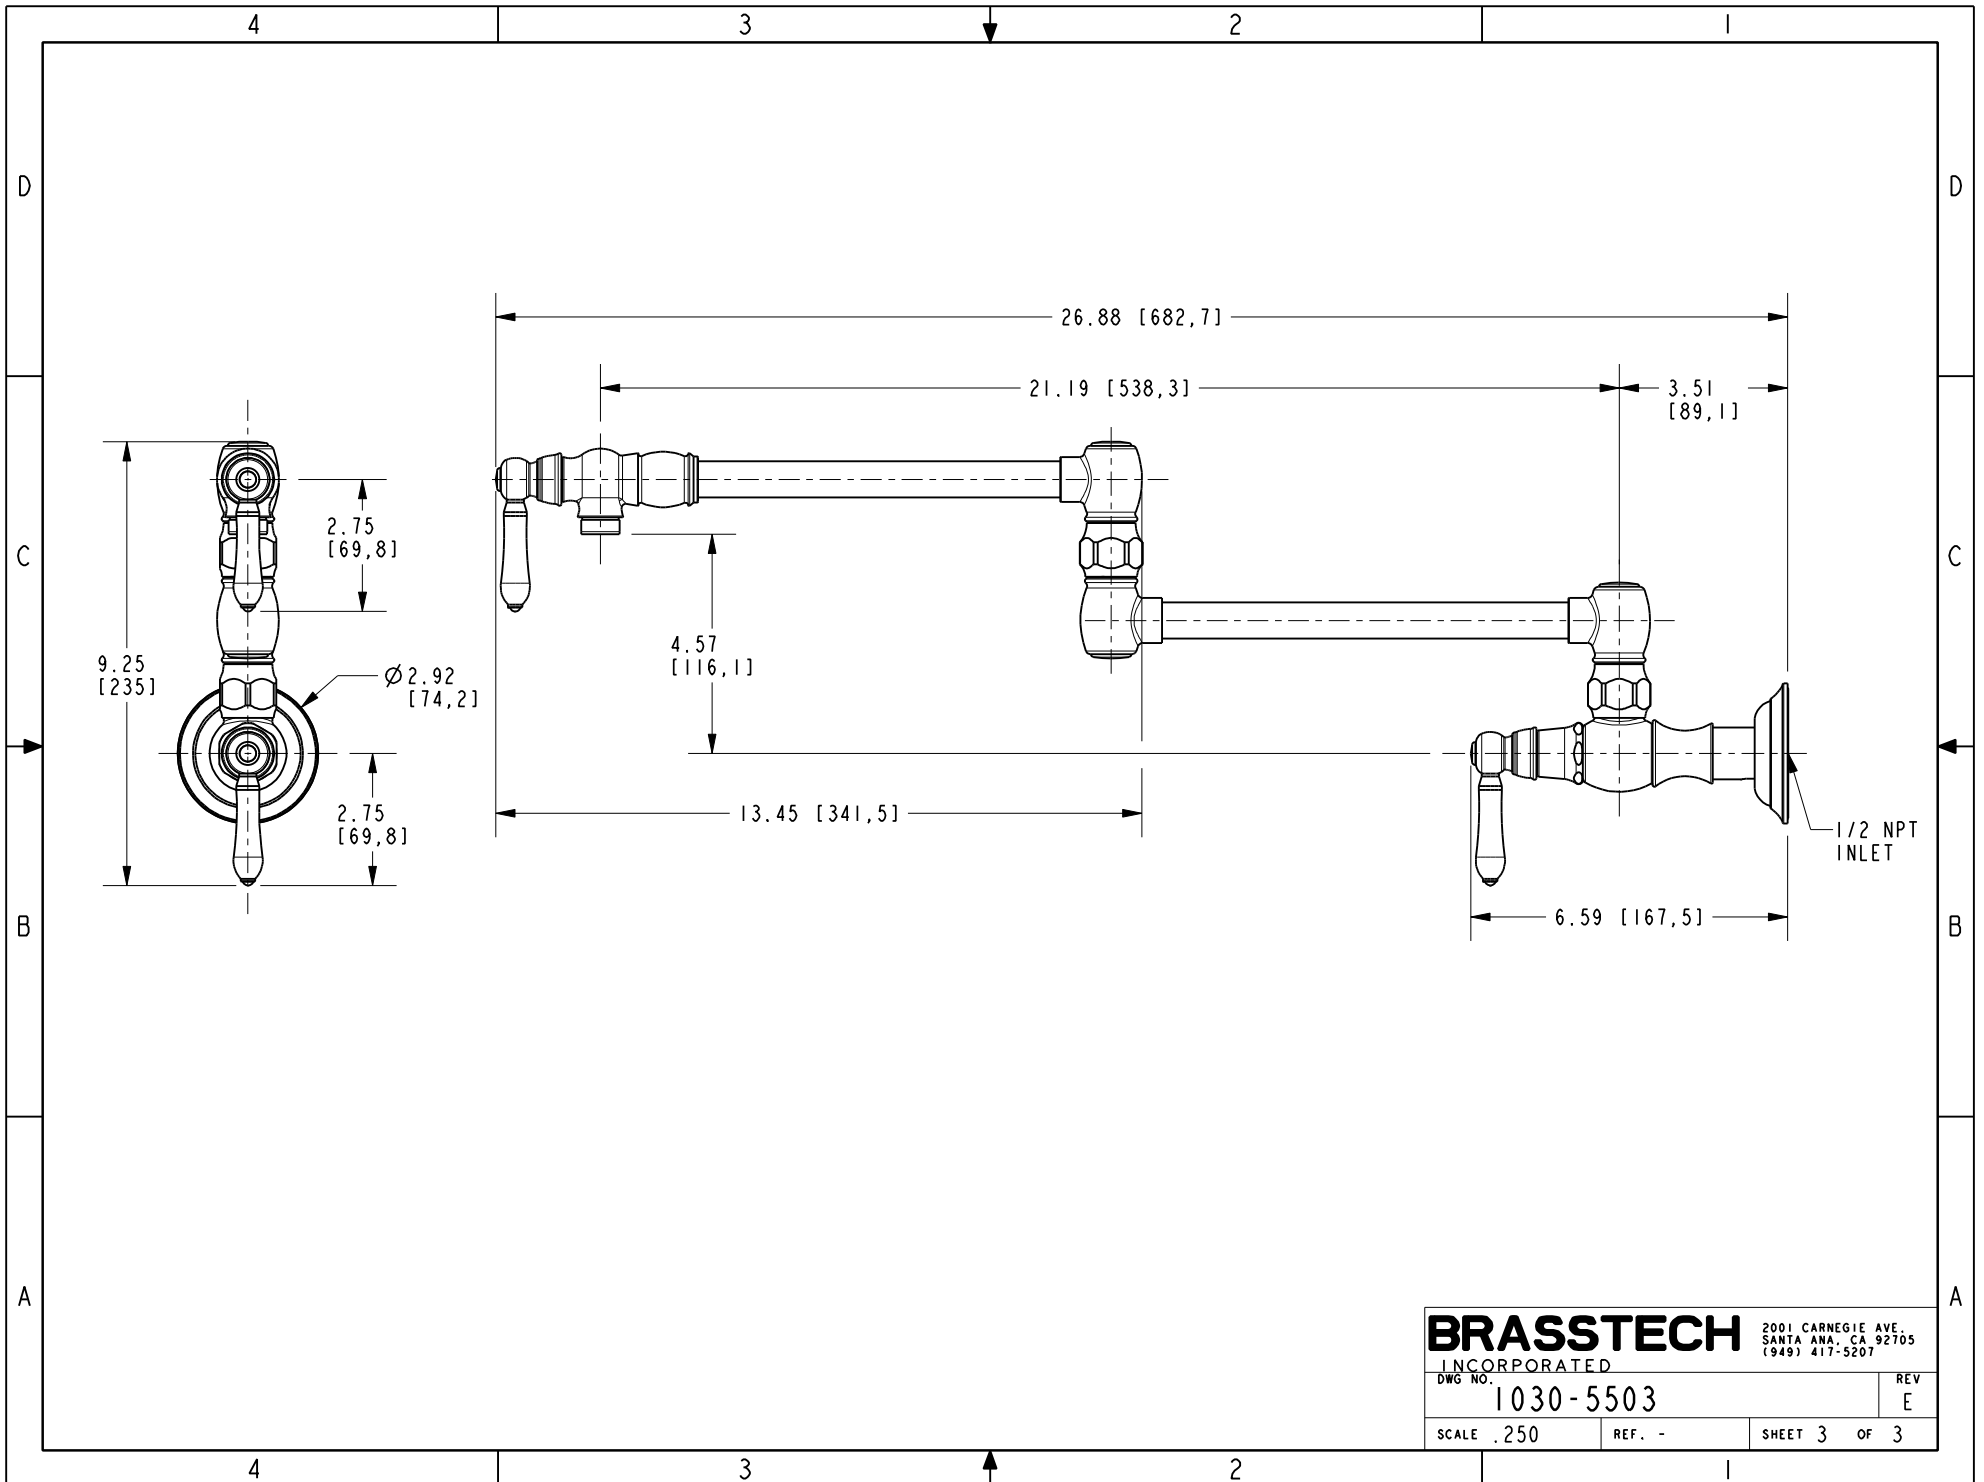

BRASSTECH 2001 CARNEGIE AVE.
 INCORPORATED SANTA ANA, CA 92705
 (949) 417-5207

| | |
|--------------|--------|
| DWG NO. | REV |
| 1030-5503 | E |
| SCALE .275 | REF. - |
| SHEET 2 OF 3 | |

BRASSTECH 2001 CARNEGIE AVE.
 INCORPORATED SANTA ANA, CA 92705
 (949) 417-5207

| | | | |
|---------|-----------|------|---|
| DWG NO. | 1030-5503 | REV | E |
| SCALE | .250 | REF. | - |
| SHEET 3 | | OF 3 | |