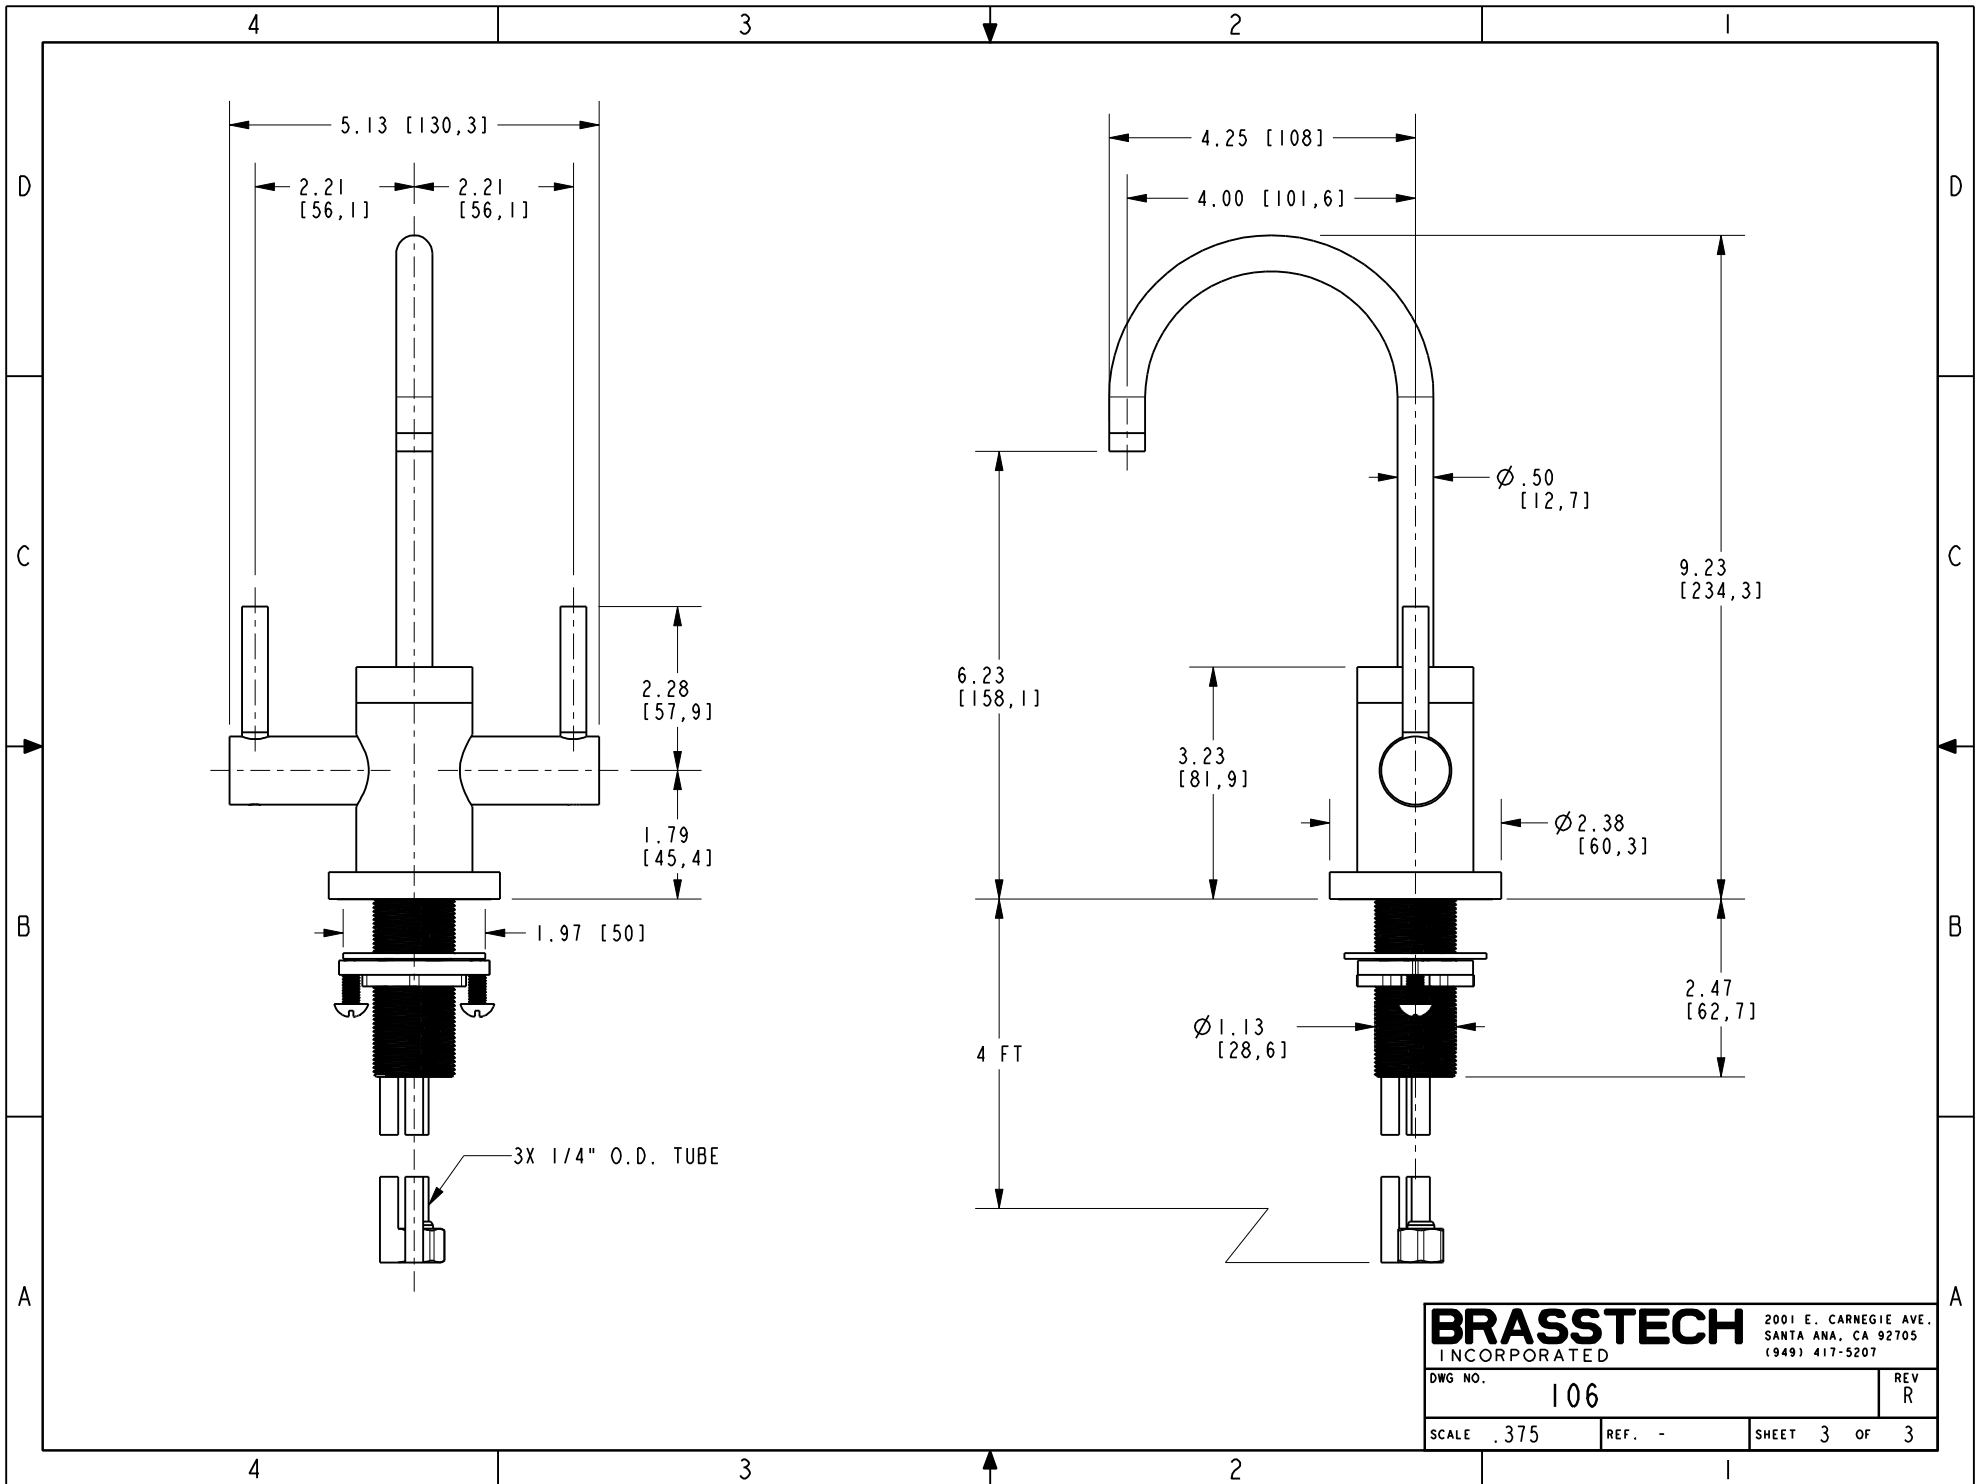

BOTTOM VIEW
SCALE .375

BRASSTECH		2001 E. CARNEGIE AVE. SANTA ANA, CA 92705 (949) 417-5207	
DWG NO.	106	REV	R
SCALE .275	REF. -	SHEET 2	OF 3

BRASSTECH		2001 E. CARNEGIE AVE. SANTA ANA, CA 92705 (949) 417-5207	
DWG NO.	106	REV	R
SCALE	.375	REF.	-
SHEET 3		OF 3	