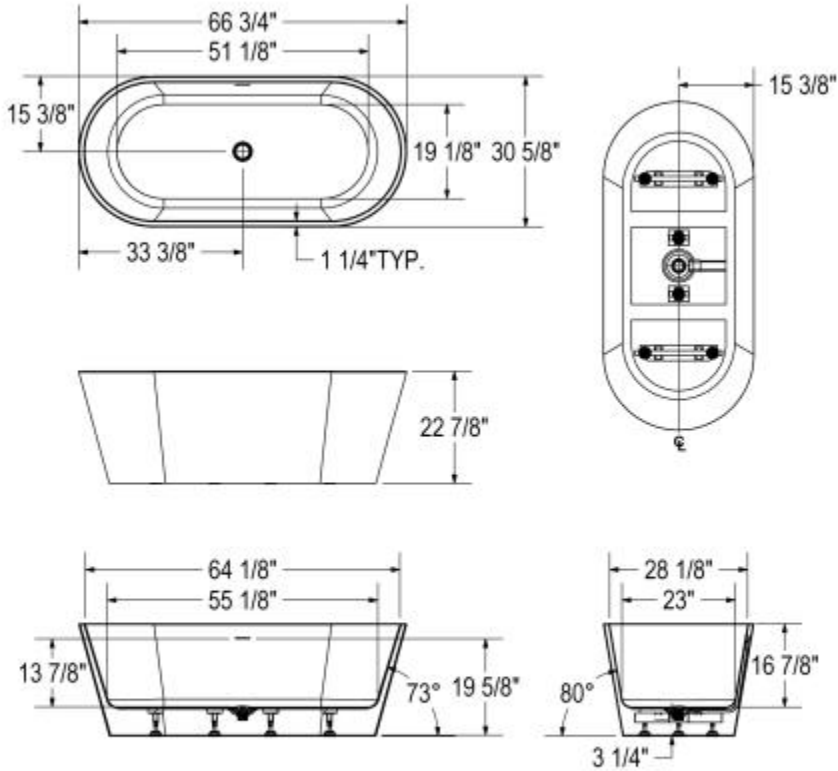

# Chorale 67 x 31 Acrylic Freestanding Bathtub

**Model number:**

107674-000-001-000

**Dimensions:** 66.75" x 30.625" x 22.875"

**Installation:** Freestanding

**Material:** Acrylic

## Dimensions

66 3/4 x 30 3/4 x 23 In.  
(1695 x 778 x 581 mm)

## Drain location:

Center

All dimensions are approximate. Structure measurements must be verified against the unit to ensure proper fit.

Project: \_\_\_\_\_

Contractor: \_\_\_\_\_

Representative: \_\_\_\_\_