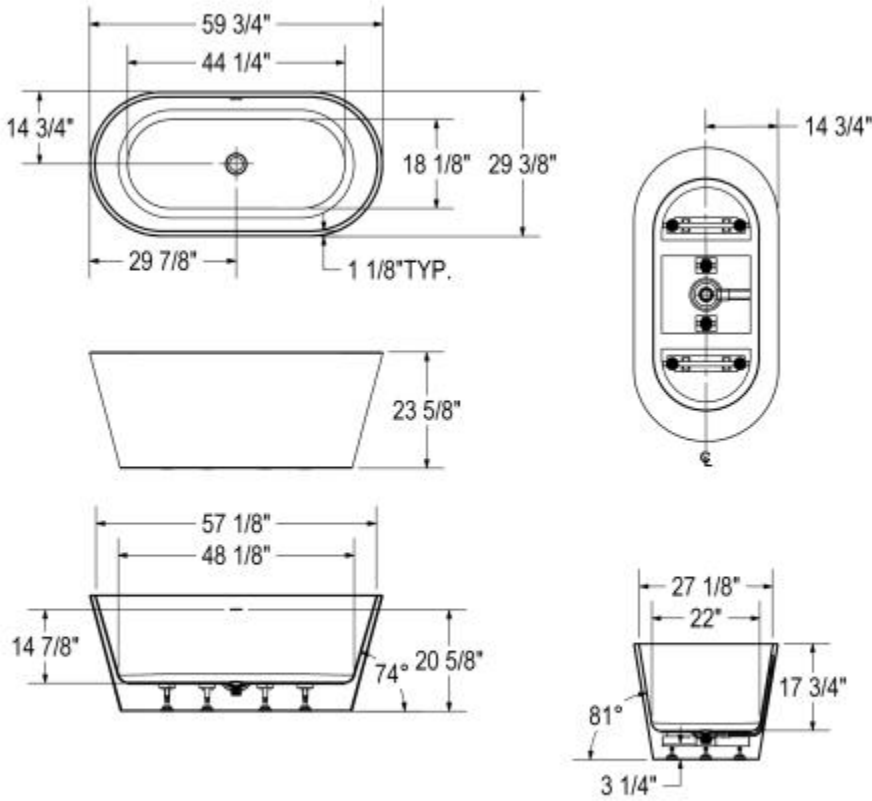

Chorale 60 x 30 Acrylic Freestanding Bathtub

Model number:

Dimensions: 59.75" x 29.375" x 23.625"

Installation: Freestanding

Material: Acrylic

Standard Features:

- Seamless 1-piece minimalist and versatile design to fit any bathroom style
- Trimless linear overflow and white pop-up drain to match any faucet finish
- Hygienic, non-porous acrylic surface for easy cleaning
- High gloss finish resistant to dulling, scratching, and fading
- 25-year limited warranty for your peace of mind
- 1-person bath with maximized bathing well designed for optimal comfort

Product characteristics:

- 1-Piece Tub
- Adjustable Leveling Legs
- Modern Minimalist Design

Standard Colors:

White

Certifications

MAAX products adhere to one or more of the following certifications:

MAAX

Chorale 60 x 30 Acrylic Freestanding Bathtub

Model number:

Dimensions: 59.75" x 29.375" x 23.625"

Installation: Freestanding

Material: Acrylic

Dimensions

59 3/4 x 29 1/2 x 23 3/4 In.
(1518 x 746 x 600 mm)

Weight

74.8 lbs - 34 kg

Drain location:

Center

All dimensions are approximate. Structure measurements must be verified against the unit to ensure proper fit.

Project:

Contractor:

Representative:

Date:

Tel: